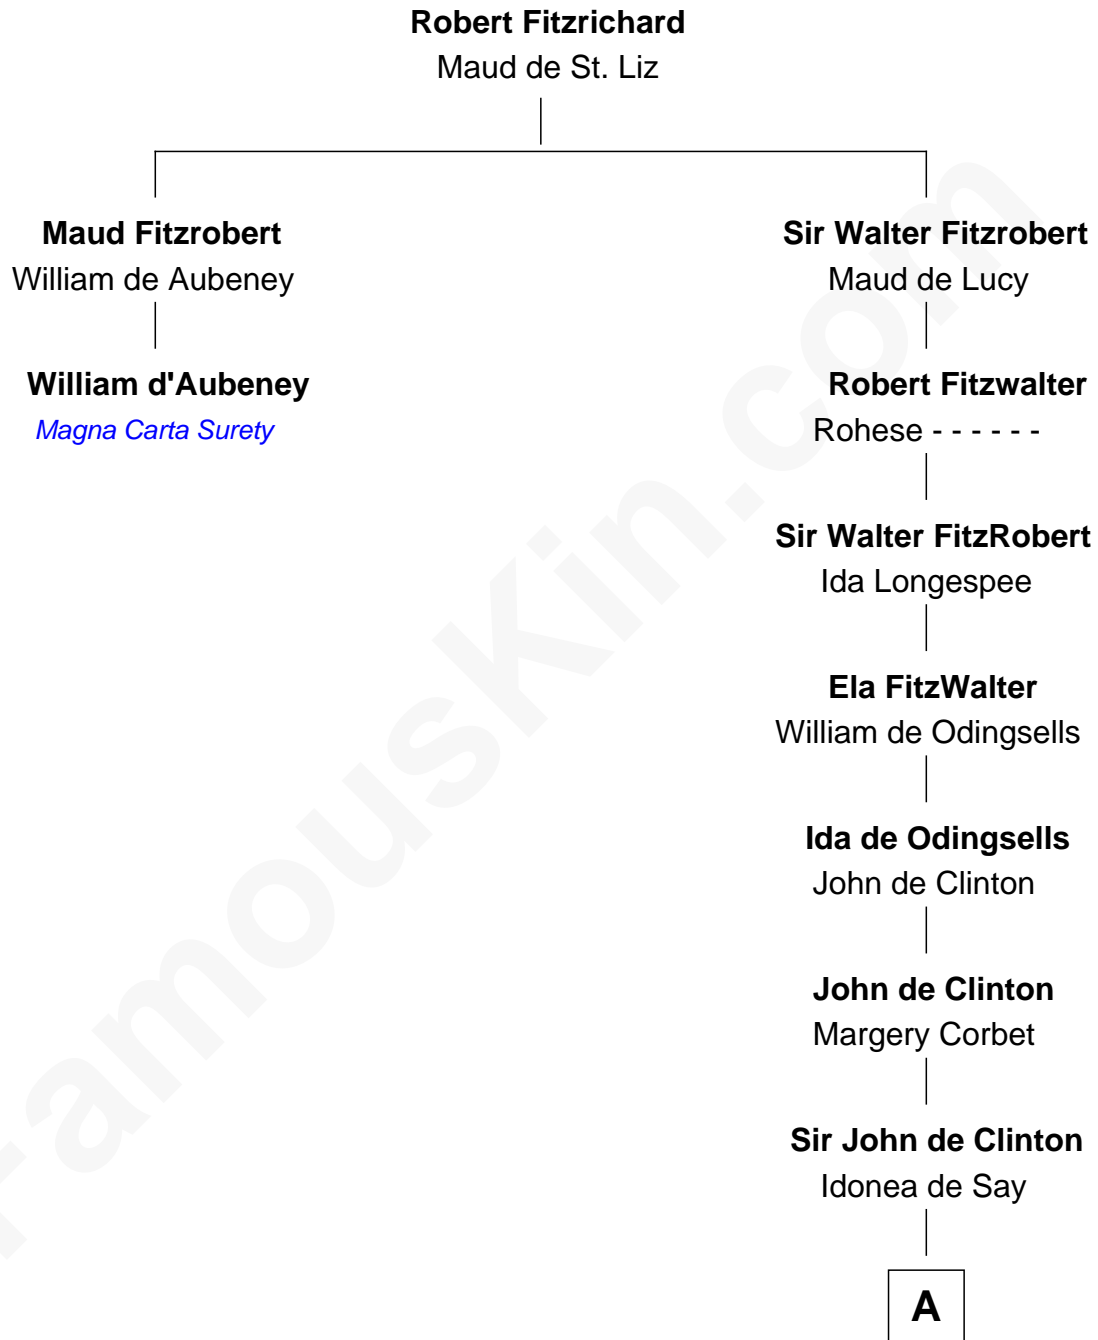

FamousKin.com Relationship Chart of

William d'Aubeney

Magna Carta Surety

1st cousin 19 times removed of

Isaac Tichenor

3rd and 5th Governor of Vermont

A

Margaret de Clinton
Sir Baldwin de Montfort

Sir William Montfort
Margaret Pecche

Sir Baldwin Montfort
Joan Vernon

Robert Montfort
Mary Stapleton

Katherine Montfort
Sir George Booth

Sir William Booth
Ellen Montgomery

Jane Booth
Sir Thomas Holford

Dorothy Holford
John Bruen

Daniel Tichenor

Susanna Guerin

Isaac Tichenor

3rd and 5th Governor of Vermont

FamousKin.com