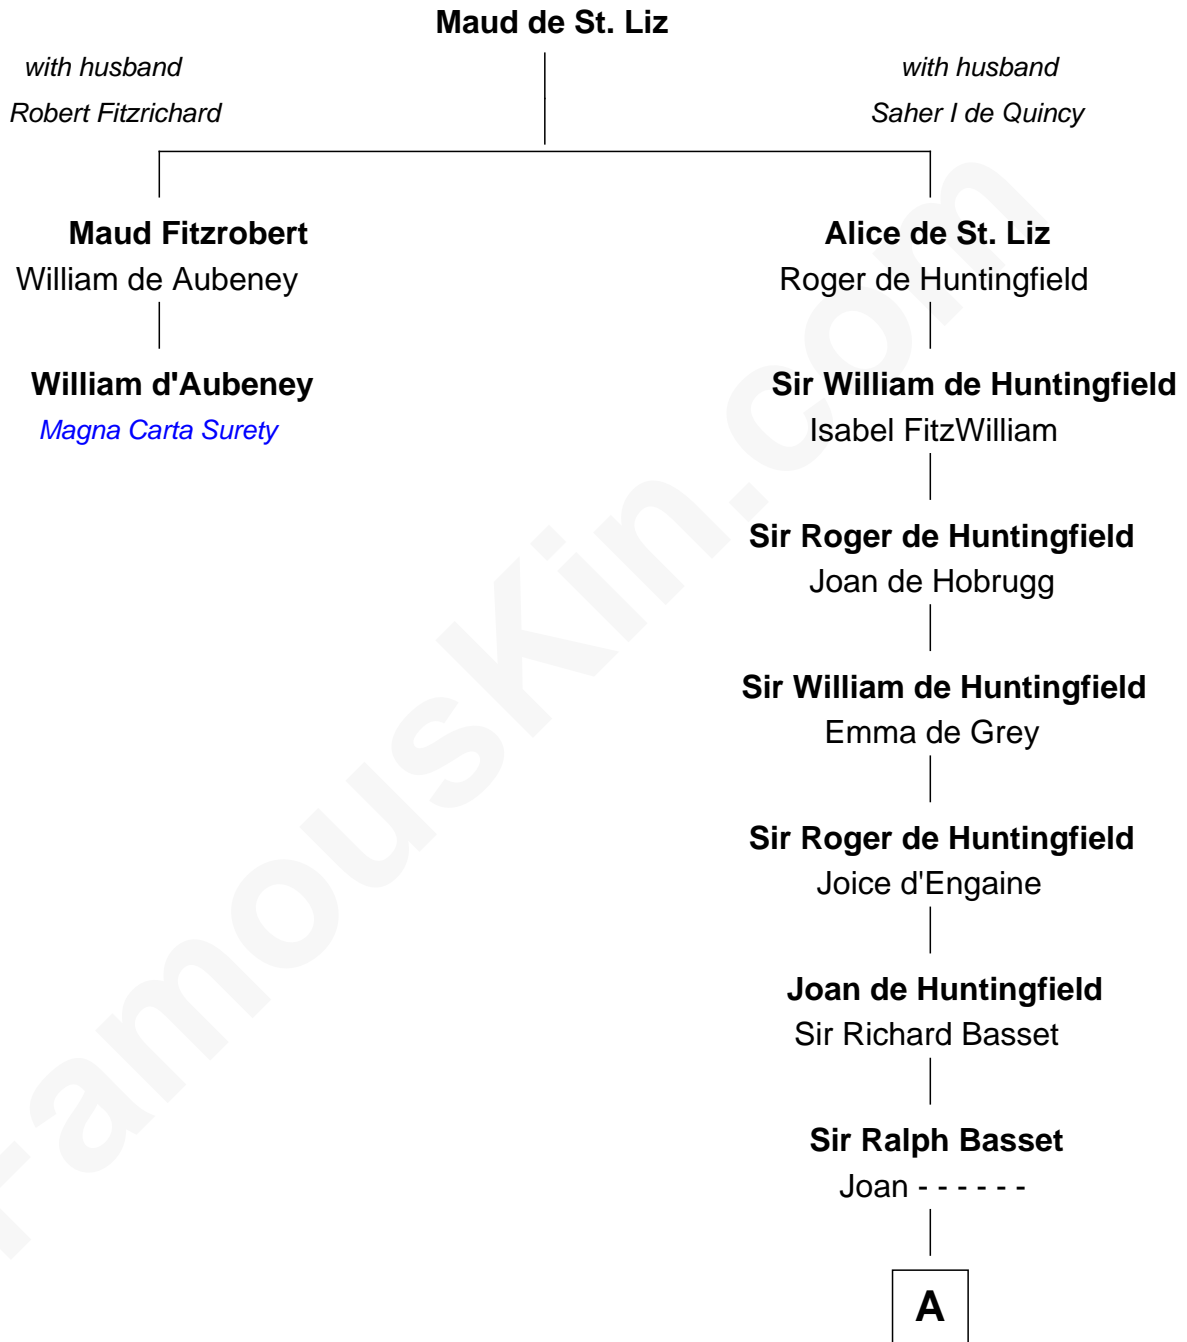

FamousKin.com Relationship Chart of

William d'Aubeney

Magna Carta Surety

1st cousin 19 times removed of

William Ellery

Signer of the Declaration of Independence

A

Joan Basset

Thomas de Aylesbury

Sir John Aylesbury

Isabel - - - - -

Sir Thomas Aylesbury

Katherine Pabenham

Eleanor Aylesbury

Sir Humphrey Stafford

Humphrey Stafford