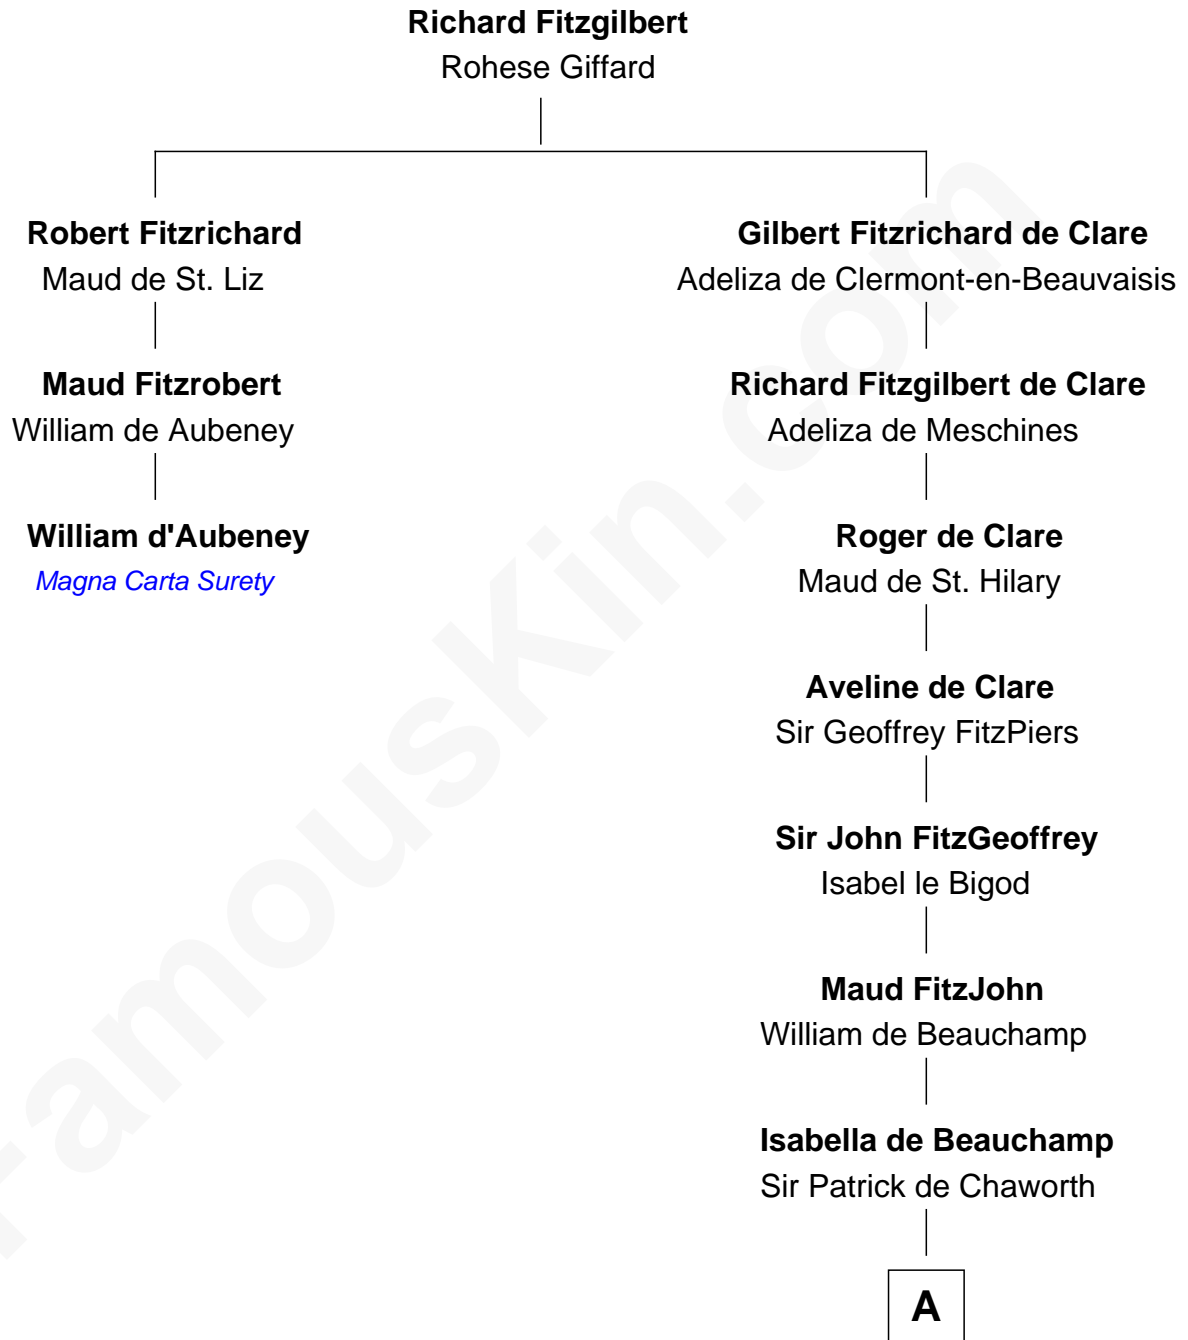

FamousKin.com Relationship Chart of

William d'Aubeny

Magna Carta Surety

2nd cousin 18 times removed of

Major John Pitcairn

British Commander at Battle of Lexington

A

Maud de Chaworth

Henry Plantagenet

Eleanor Plantagenet

Richard Fitzalan

Alice Fitzalan

Sir Thomas de Holand

Margaret de Holand

Sir John Beaufort

Joan Beaufort

Sir James Stewart

John Stewart

Eleanor Sinclair

Margaret Stewart

Sir William Murray

Sir William Murray

Katherine Campbell

Annabel Murray