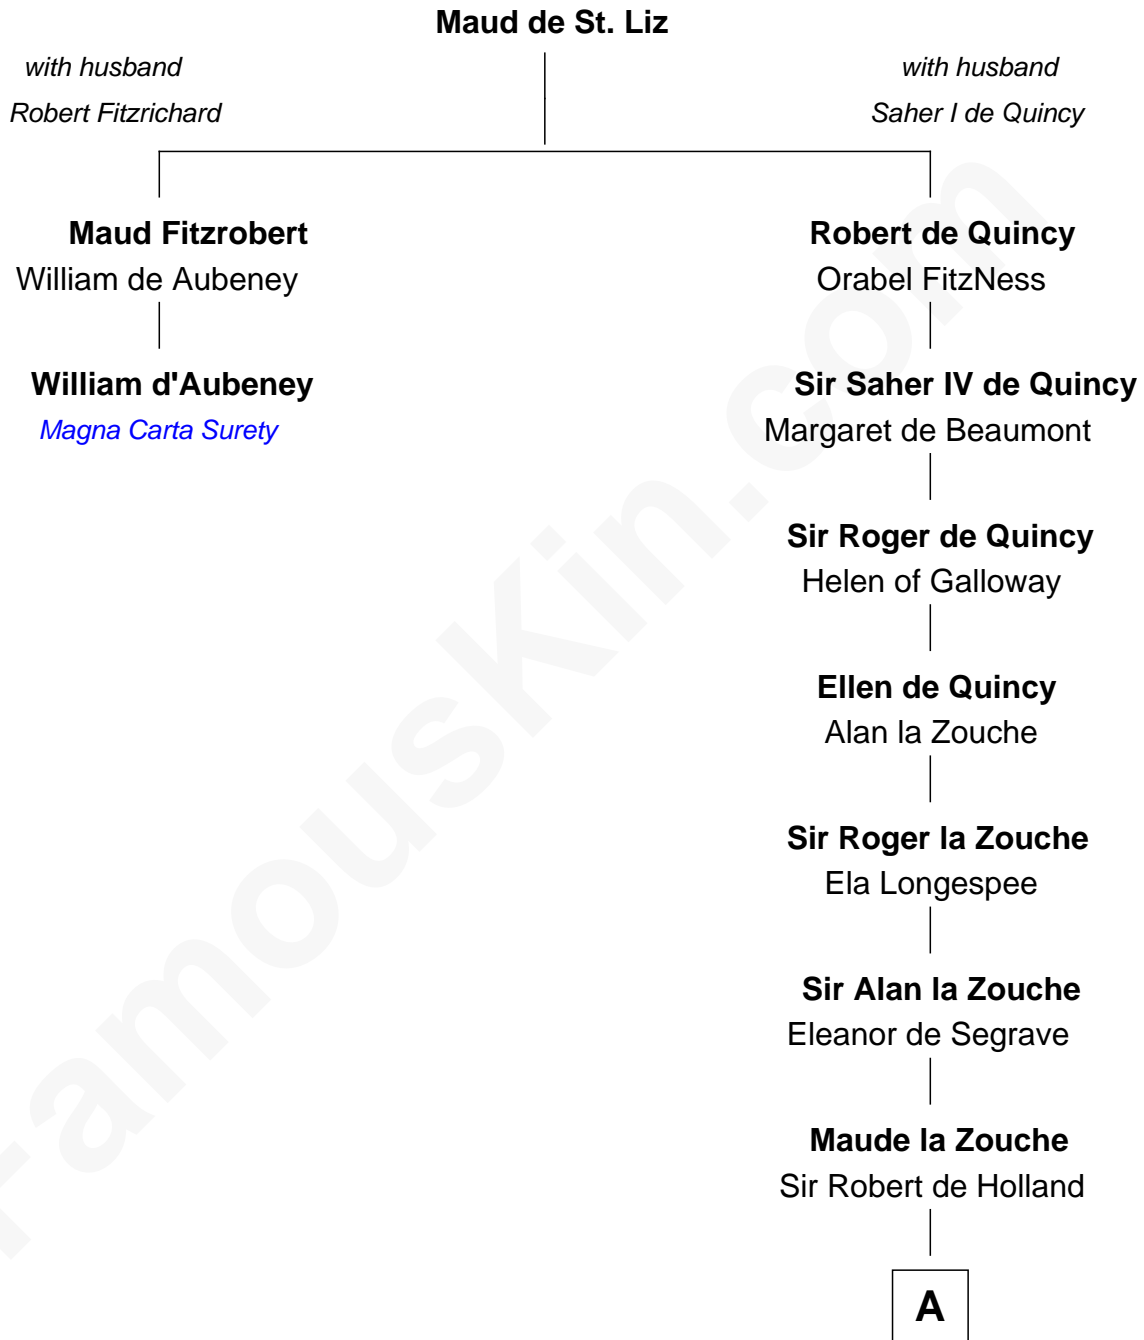

FamousKin.com Relationship Chart of

William d'Aubeney

Magna Carta Surety

1st cousin 18 times removed of

Major John Pitcairn

British Commander at Battle of Lexington

A

Thomas Holand
Joan Plantagenet

Sir Thomas de Holand
Alice Fitzalan

Margaret de Holand
Sir John Beaufort

Joan Beaufort
Sir James Stewart

John Stewart
Eleanor Sinclair

Margaret Stewart
Sir William Murray

Sir William Murray
Katherine Campbell