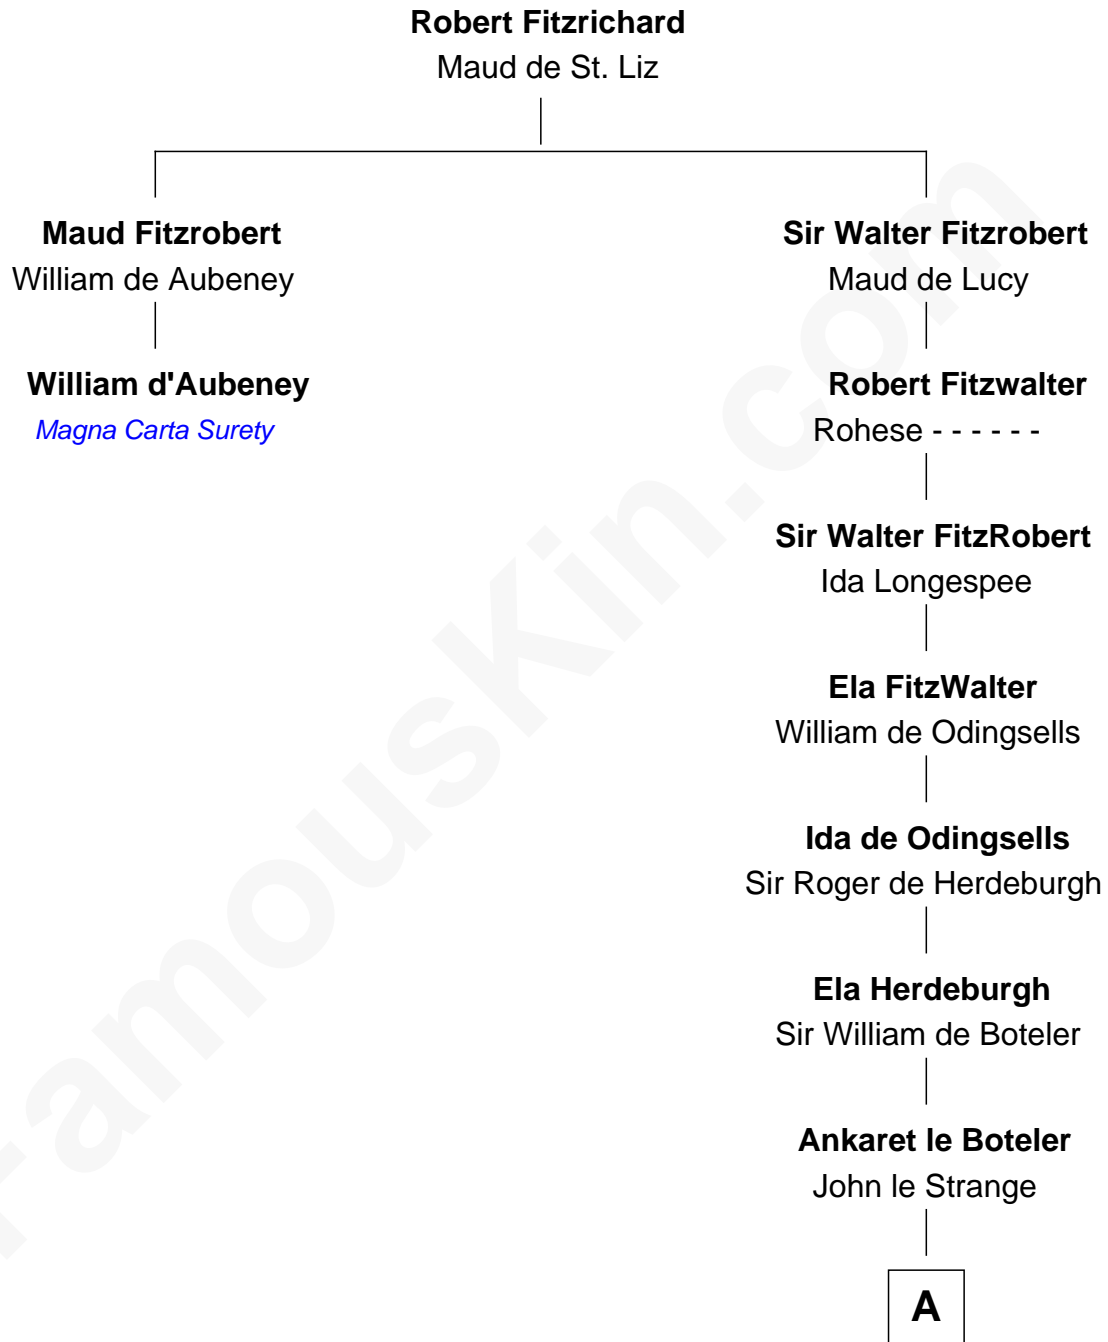

# FamousKin.com Relationship Chart of

**William d'Aubeny**

*Magna Carta Surety*

1st cousin 12 times removed of

**Catherine Howard**

*5th Wife of King Henry VIII*

**A**

**Eleanor le Strange**  
Sir Reynold de Grey

**Ida Grey**  
John Cokayne

**Elizabeth Cokayne**  
Sir Laurence Cheney

**Elizabeth Cheney**  
Sir Frederick Tilney

**Elizabeth Tilney**  
Sir Thomas Howard

**Sir Edmund Howard**  
Joyce Culpeper

**Catherine Howard**  
*5th Wife of King Henry VIII*