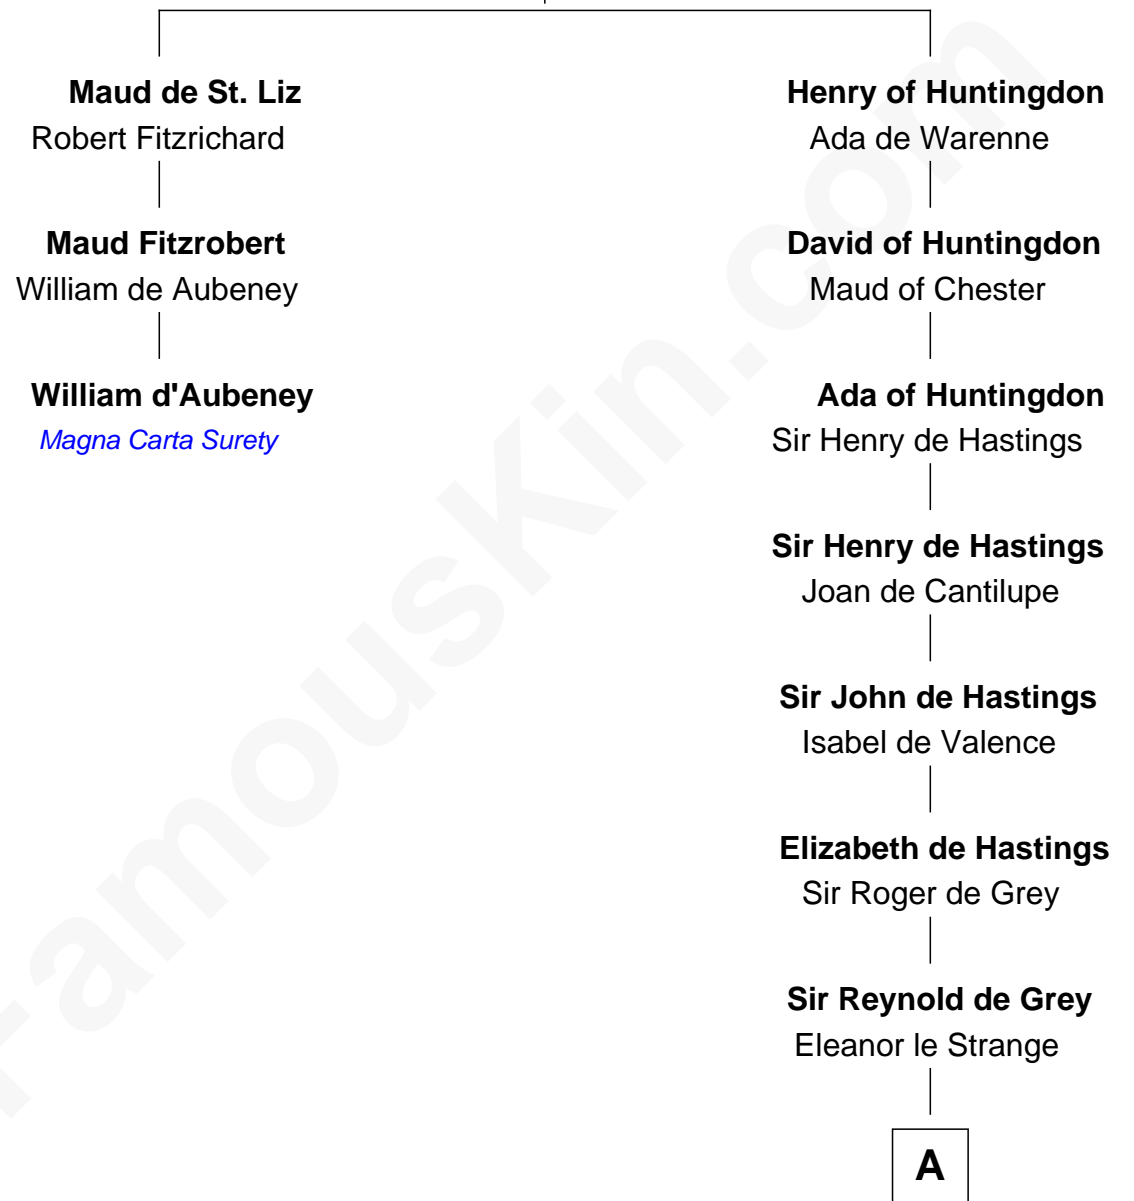

FamousKin.com Relationship Chart of

William d'Aubeny

Magna Carta Surety

2nd cousin 10 times removed of

Catherine Howard

5th Wife of King Henry VIII

Maud of Northumberland

with husband
Simon I de St. Liz

with husband
David I, King of Scotland

A

Ida Grey

John Cokayne

Elizabeth Cokayne

Sir Laurence Cheney

Elizabeth Cheney

Sir Frederick Tilney