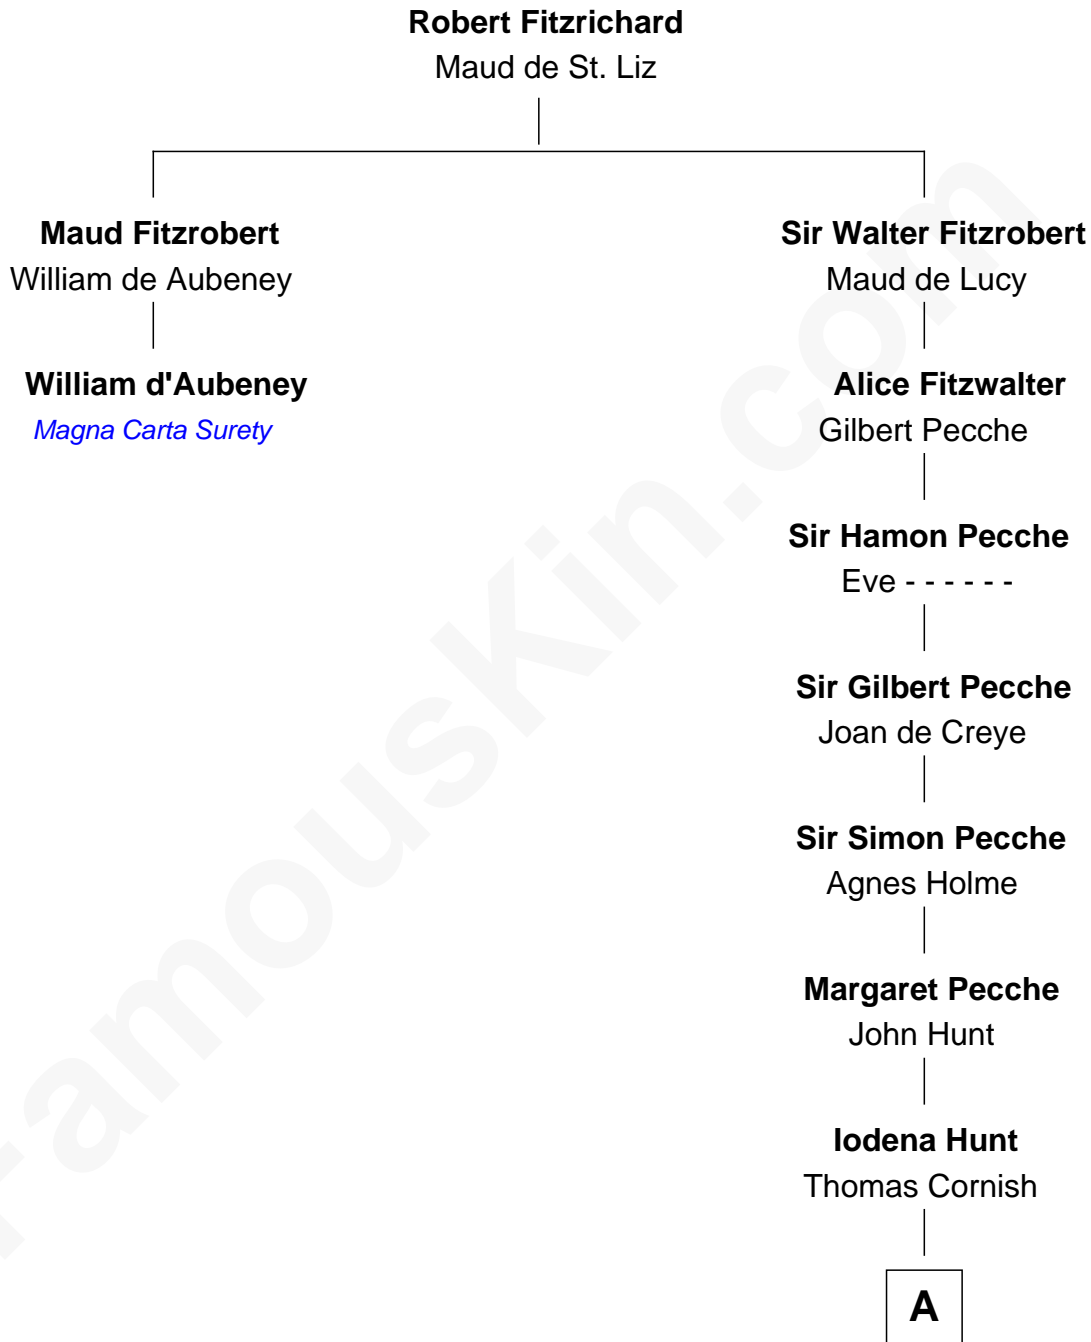

FamousKin.com Relationship Chart of

William d'Aubeney

Magna Carta Surety

1st cousin 16 times removed of

General William Whipple

Signer of the Declaration of Independence

A

|
John Cornish

|
John Cornish
Agnes Walden

|
Mary Cornish
Thomas Everard

|
Henry Everard

|
Thomas Everard
Margaret Wiseman

|
John Everard
Judith Bourne

|
Judith Everard
Samuel Appleton

|
Col. Samuel Appleton
Mary Oliver

|
Joanna Appleton
Matthew Whipple