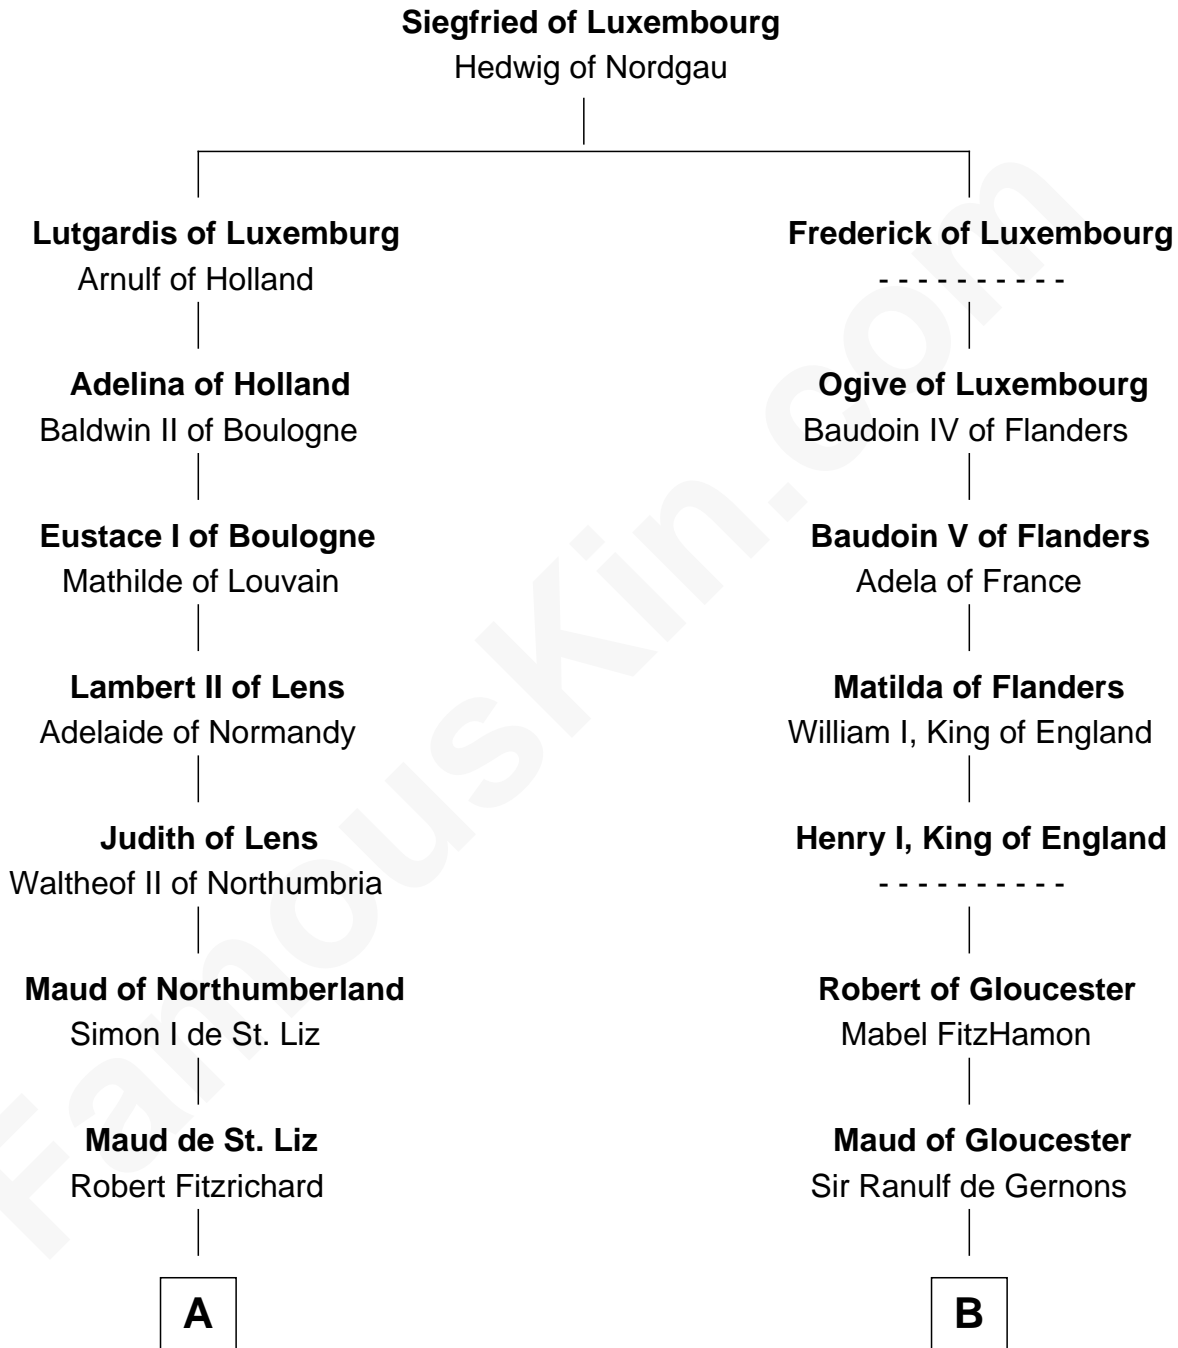

# FamousKin.com Relationship Chart of

**William d'Aubeny**

*Magna Carta Surety*

8th cousin 13 times removed of

**Samuel Appleton**

*(c1586 - 1670) Great Migration Immigrant 1636*

**C**

**Margaret Worsley**

Adrian Whetehill

**Sir Richard Whetehill**

Elizabeth Muston

**Margery Whetehill**

Edward Isaac

**Mary Isaac**

Thomas Appleton

**Samuel Appleton**

*Great Migration Immigrant 1636*