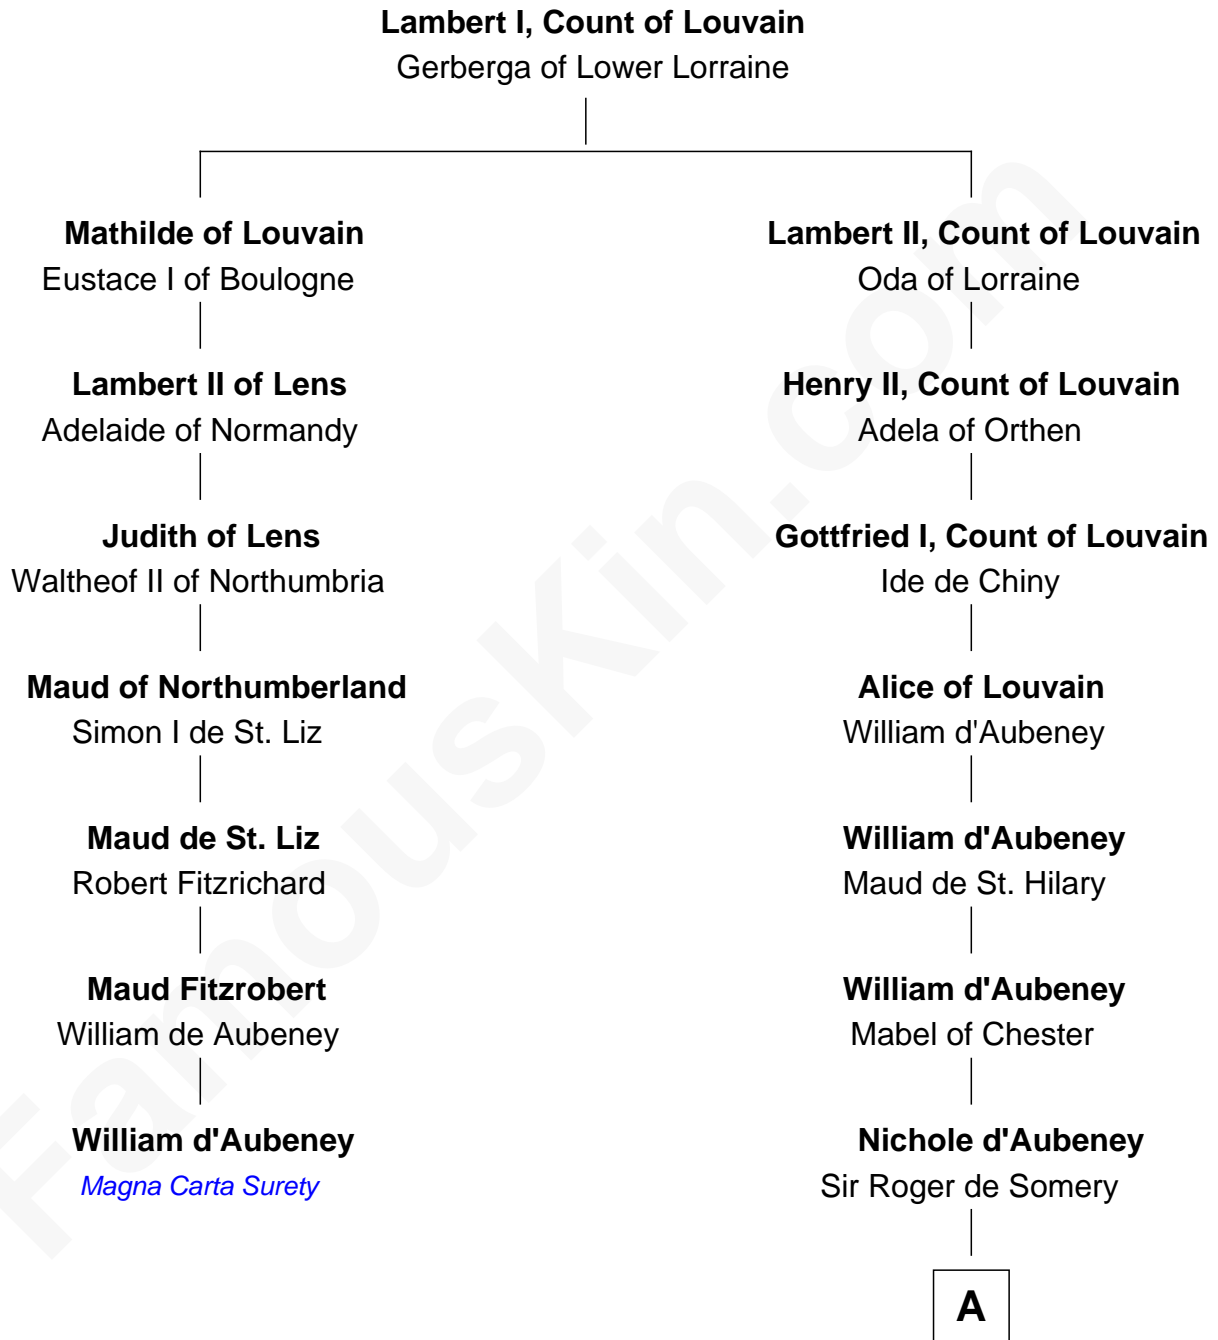

FamousKin.com Relationship Chart of

William d'Aubeny

Magna Carta Surety

6th cousin 12 times removed of

Samuel Appleton

(c1586 - 1670) Great Migration Immigrant 1636

A

Joan de Somery
John IV le Strange

John V le Strange
Maud de Walton

Elizabeth le Strange
Gruffydd ap Madog

Gruffydd Fychan ap Gruffydd
Elen ferch Thomas ap Llewelyn

Lowri ferch Gruffydd Fychan
Robert Puleston

Angharad Puleston
Edwart Trevor ap Daffyd

Rose Trevor ferch Edwart
Otwell Worsley

Margaret Worsley
Adrian Whetehill

Sir Richard Whetehill
Elizabeth Muston

Margery Whetehill
Edward Isaac

B

B

Mary Isaac
Thomas Appleton

Samuel Appleton
Great Migration Immigrant 1636