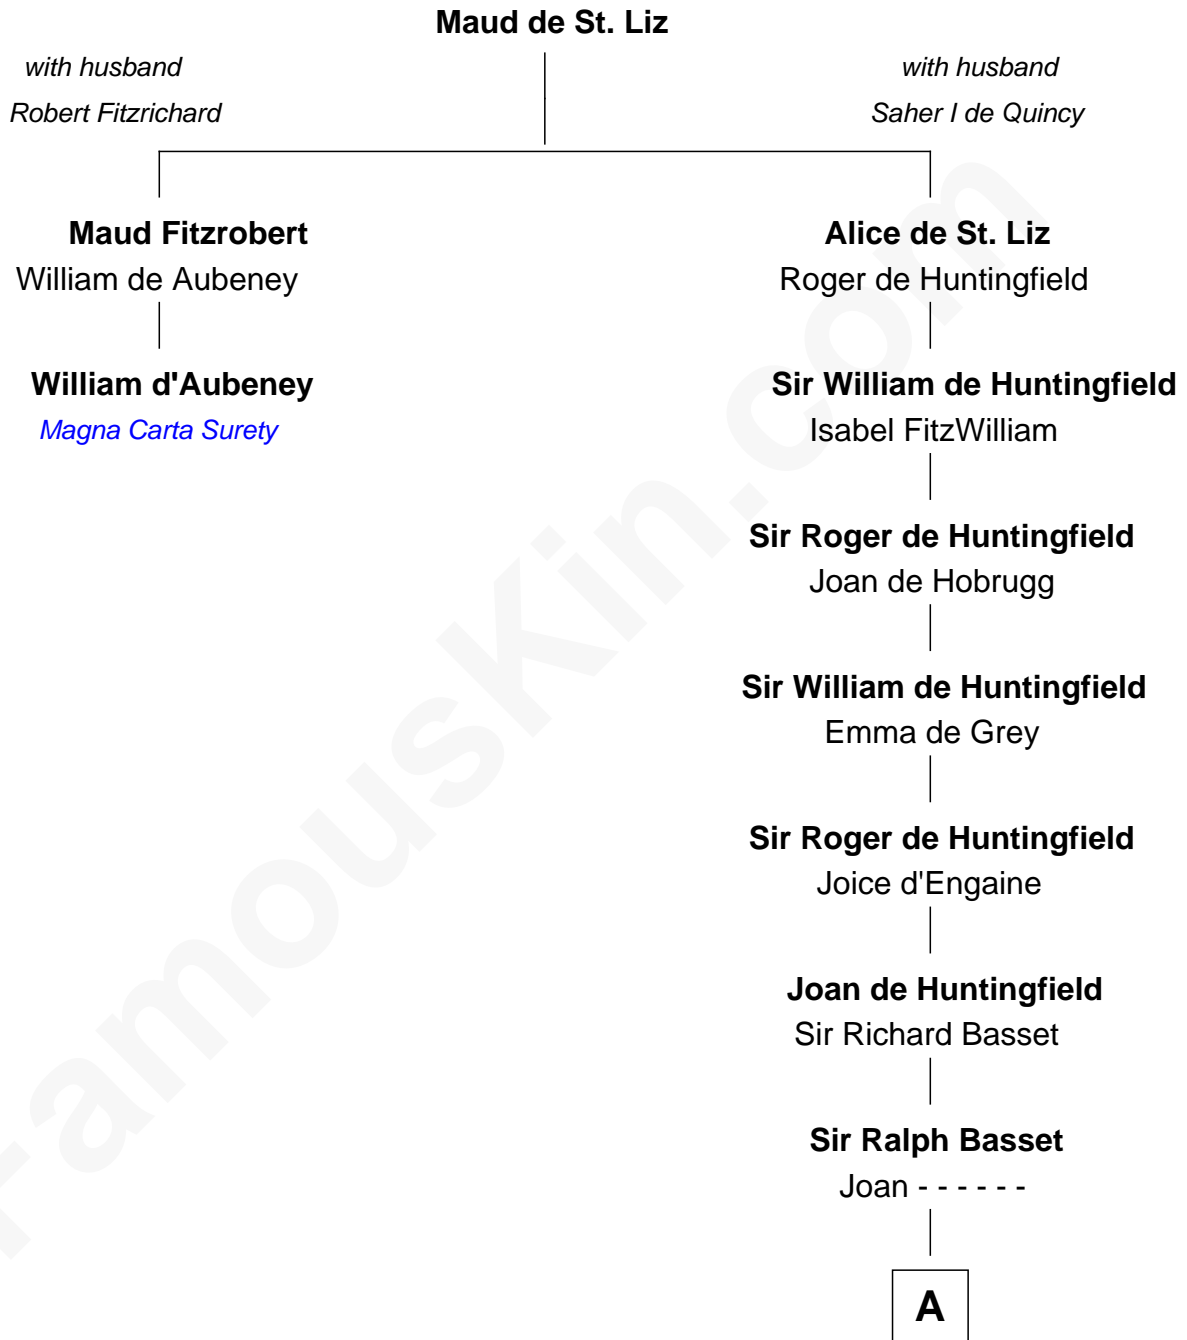

FamousKin.com Relationship Chart of

William d'Aubeney

Magna Carta Surety

1st cousin 20 times removed of

Robert Townsend

Member of the Culper Spy Ring during the American Revolution

A

Joan Basset

Thomas de Aylesbury

Sir John Aylesbury

Isabel - - - - -

Sir Thomas Aylesbury

Katherine Pabenham

Eleanor Aylesbury

Sir Humphrey Stafford

Humphrey Stafford