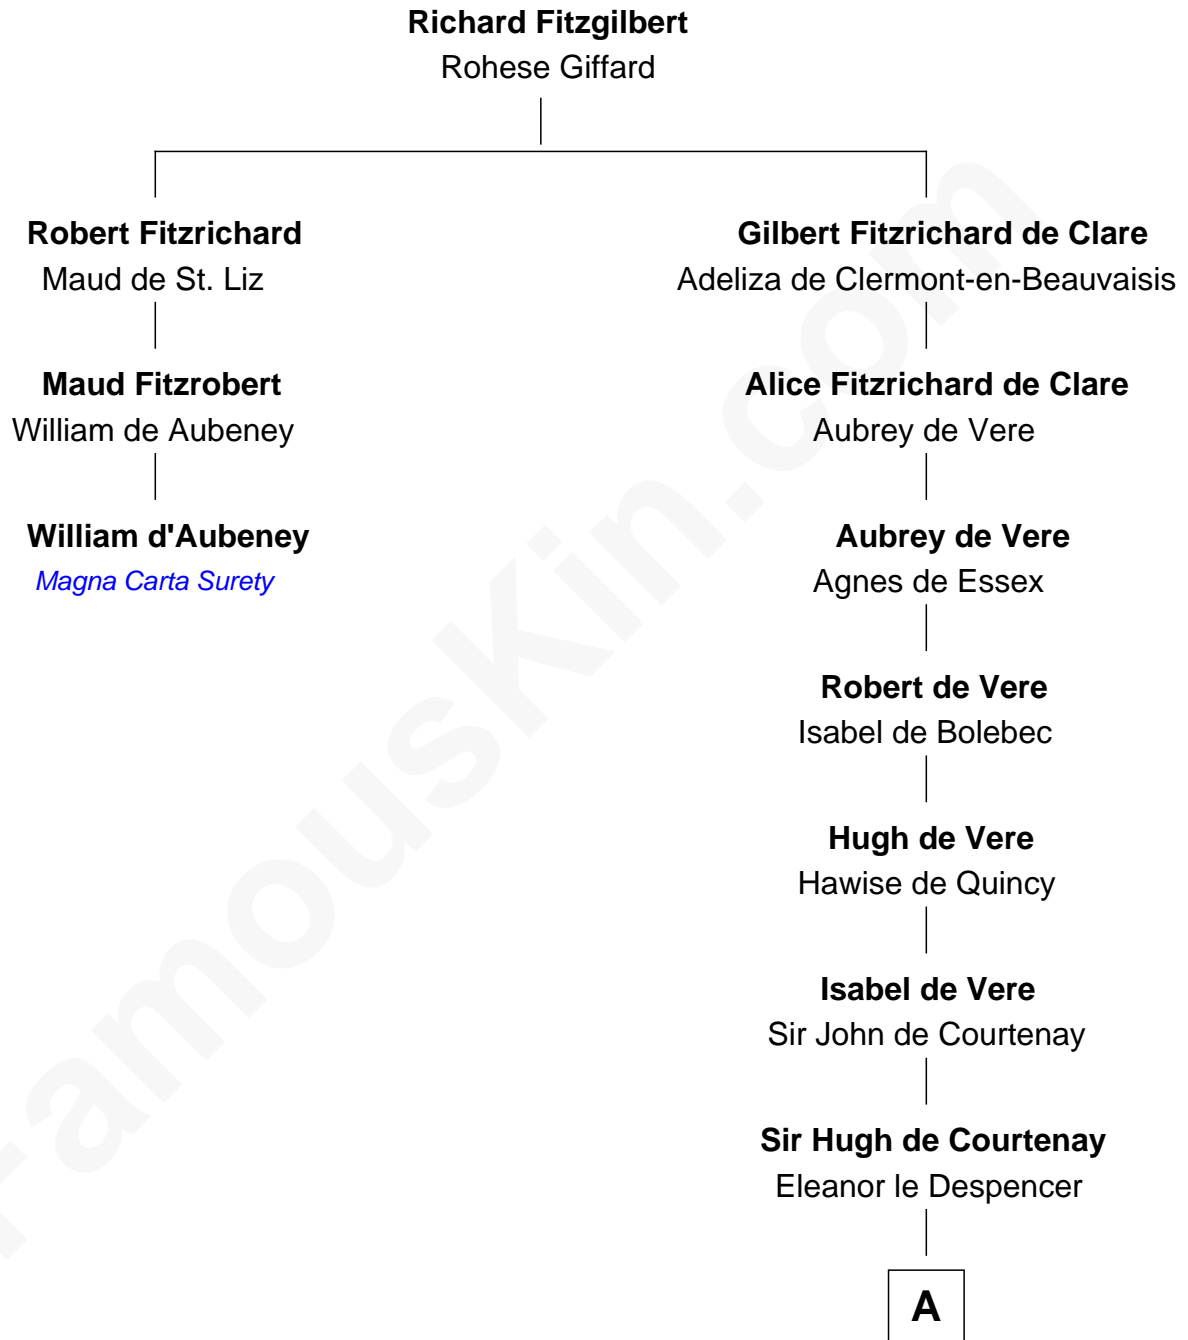

FamousKin.com Relationship Chart of

William d'Aubeny

Magna Carta Surety

2nd cousin 19 times removed of

Caleb Brewster

Member of the Culper Spy Ring during the American Revolution

A

Sir Hugh de Courtenay