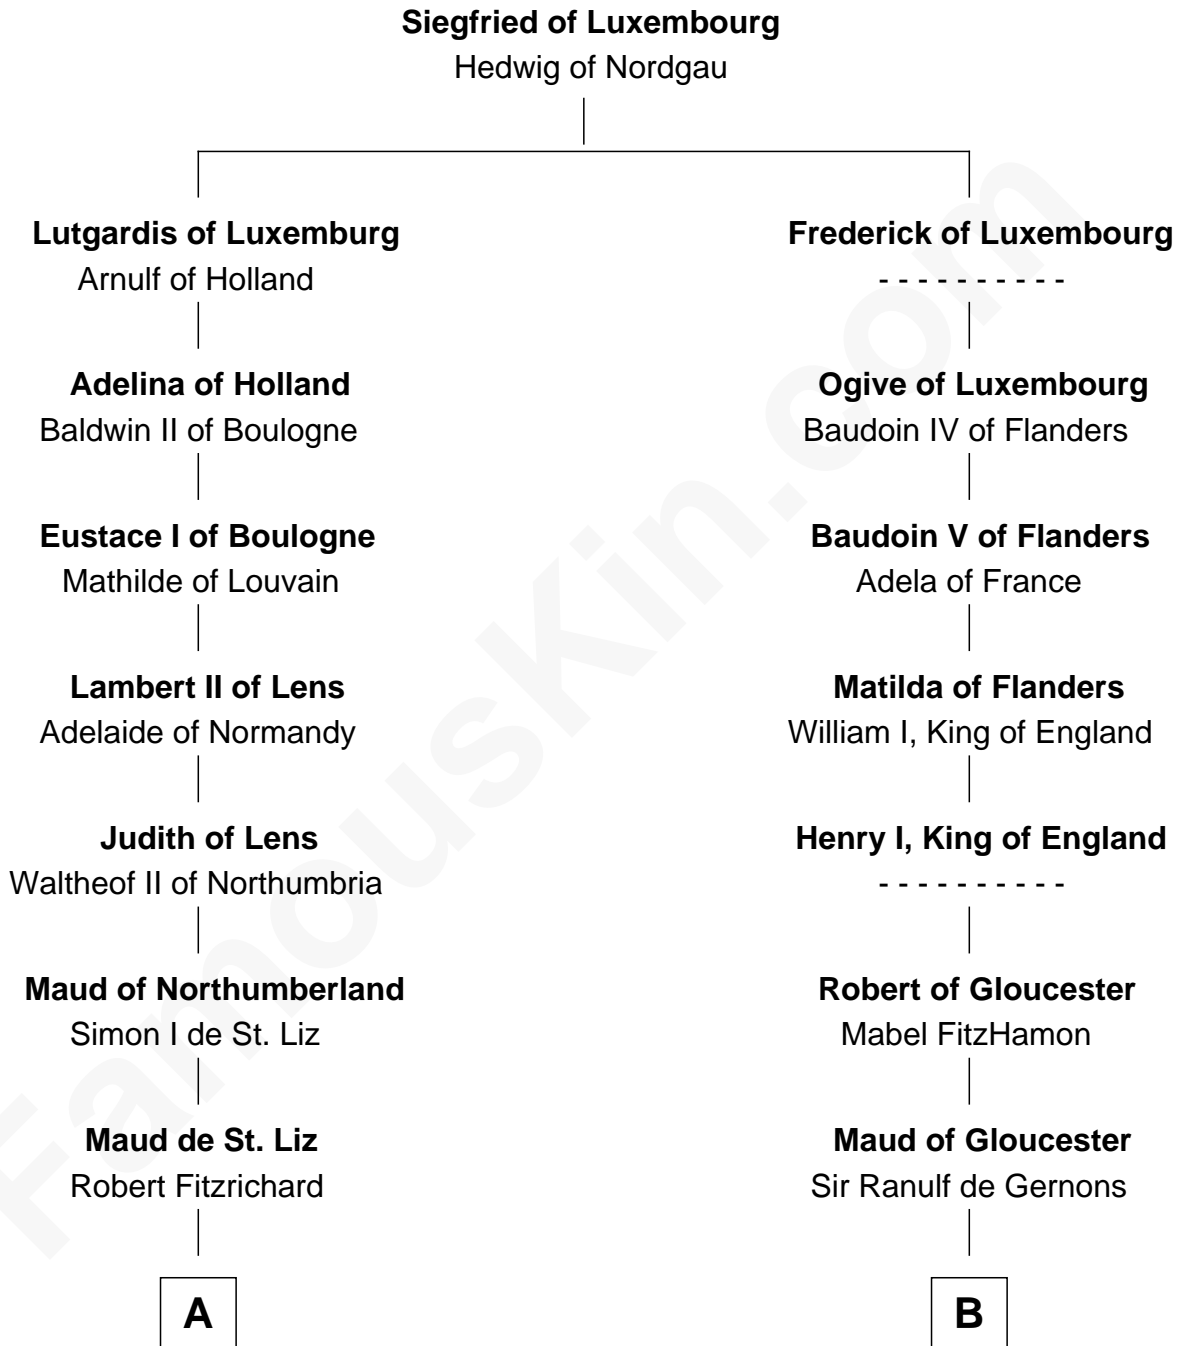

FamousKin.com Relationship Chart of

William d'Aubeny

Magna Carta Surety

8th cousin 13 times removed of

Thomas Yale

(c1616 - 1683) Great Migration Immigrant 1638

C

David Lloyd
Gwenhwyfar Lloyd

John Wynn
Agnes Lloyd

Rev. David Yale
Frances Lloyd

Thomas Yale
Ann Lloyd

Thomas Yale
Great Migration Immigrant 1638