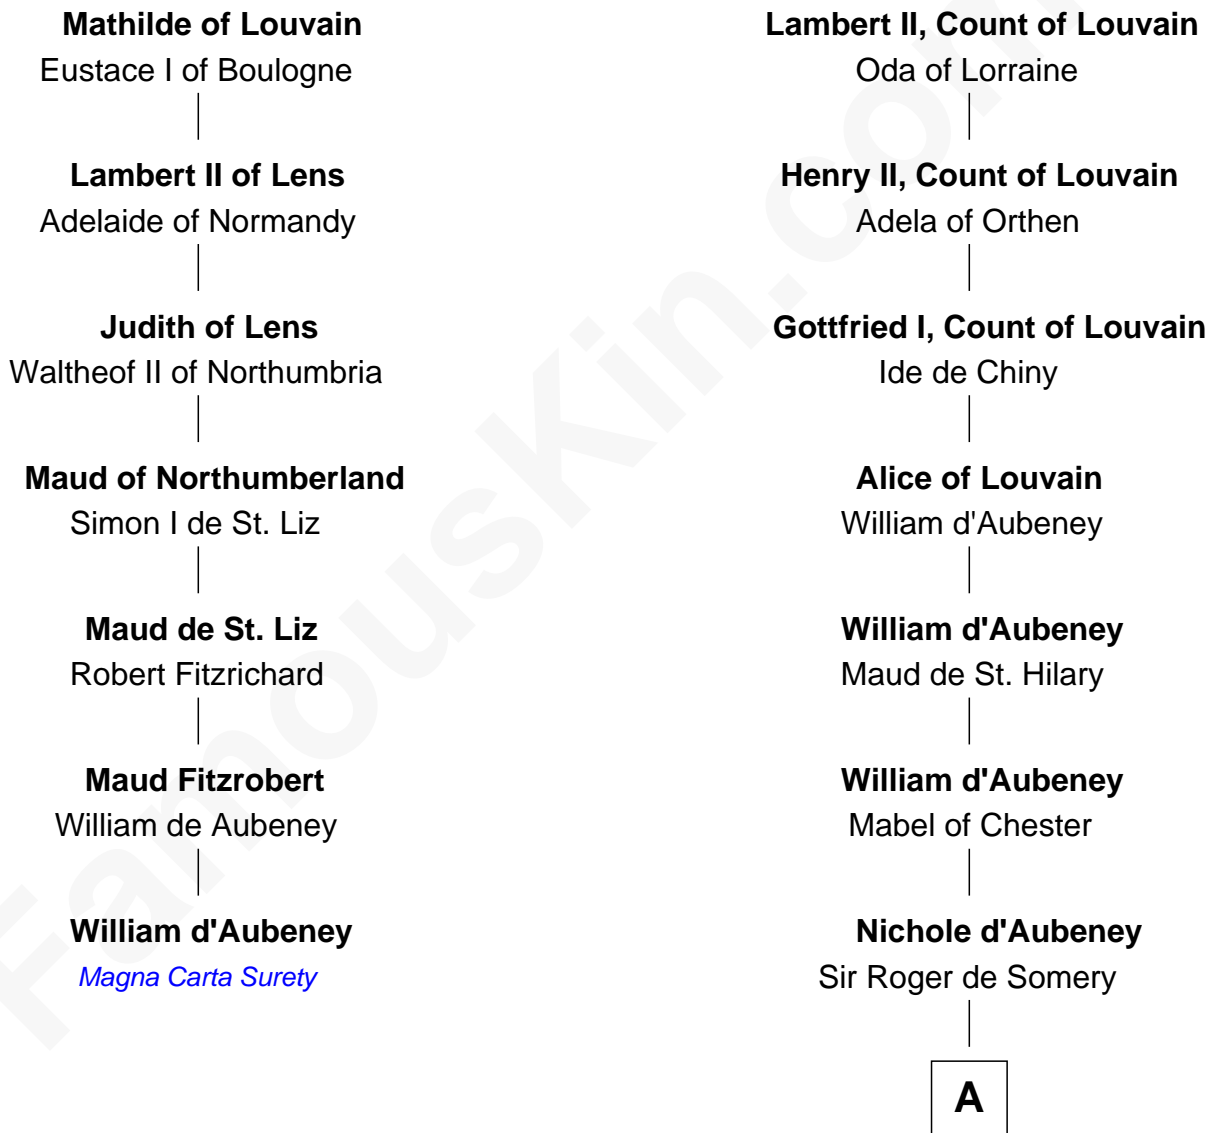

FamousKin.com Relationship Chart of

William d'Aubeny

Magna Carta Surety

6th cousin 12 times removed of

Thomas Yale

(c1616 - 1683) Great Migration Immigrant 1638

Lambert I, Count of Louvain

Gerberga of Lower Lorraine

A

Joan de Somery
John IV le Strange

John V le Strange
Maud de Walton

Elizabeth le Strange
Gruffydd ap Madog

Gruffydd Fychan ap Gruffydd
Elen ferch Thomas ap Llewelyn

Tudor Gruffydd
Maud ferch Ienaf ap Adda

Ann Lloyd

—
Thomas Yale

Great Migration Immigrant 1638

FamousKin.com