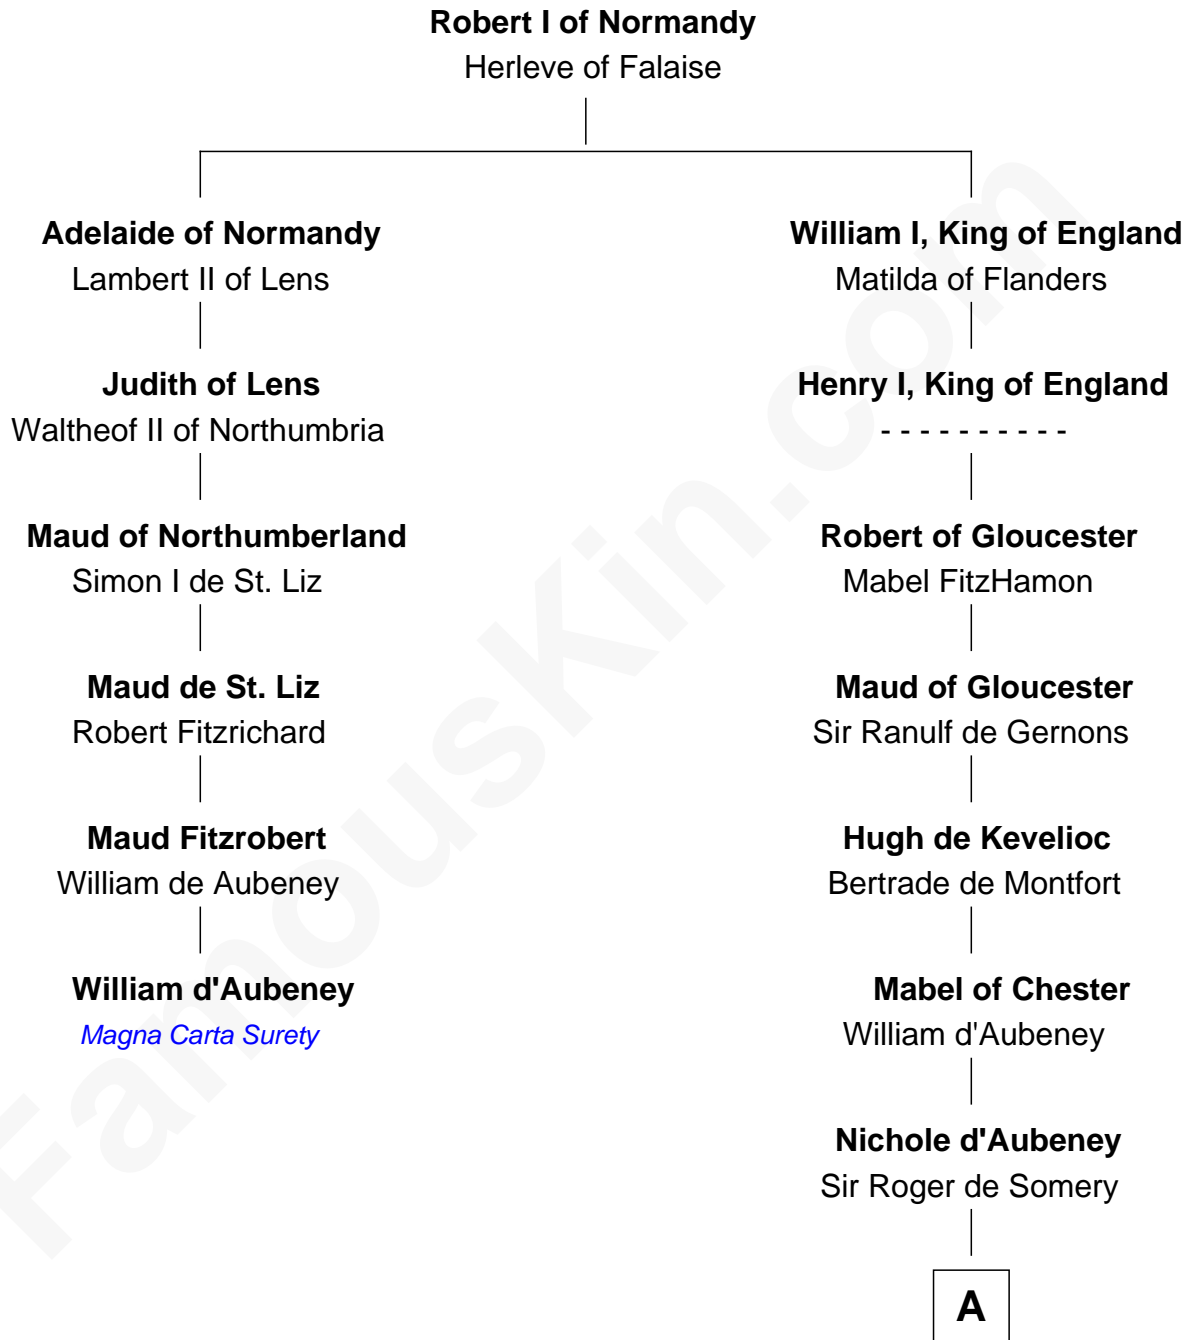

FamousKin.com Relationship Chart of

William d'Aubeny

Magna Carta Surety

5th cousin 14 times removed of

Elihu Yale

Benefactor and Namesake of Yale College

A

Joan de Somery
John IV le Strange

John V le Strange
Maud de Walton

Elizabeth le Strange
Gruffydd ap Madog

Gruffydd Fychan ap Gruffydd
Elen ferch Thomas ap Llewelyn

Tudor Gruffydd
Maud ferch Ienaf ap Adda

Lowri ferch Twdr
Gruffydd ap Einion