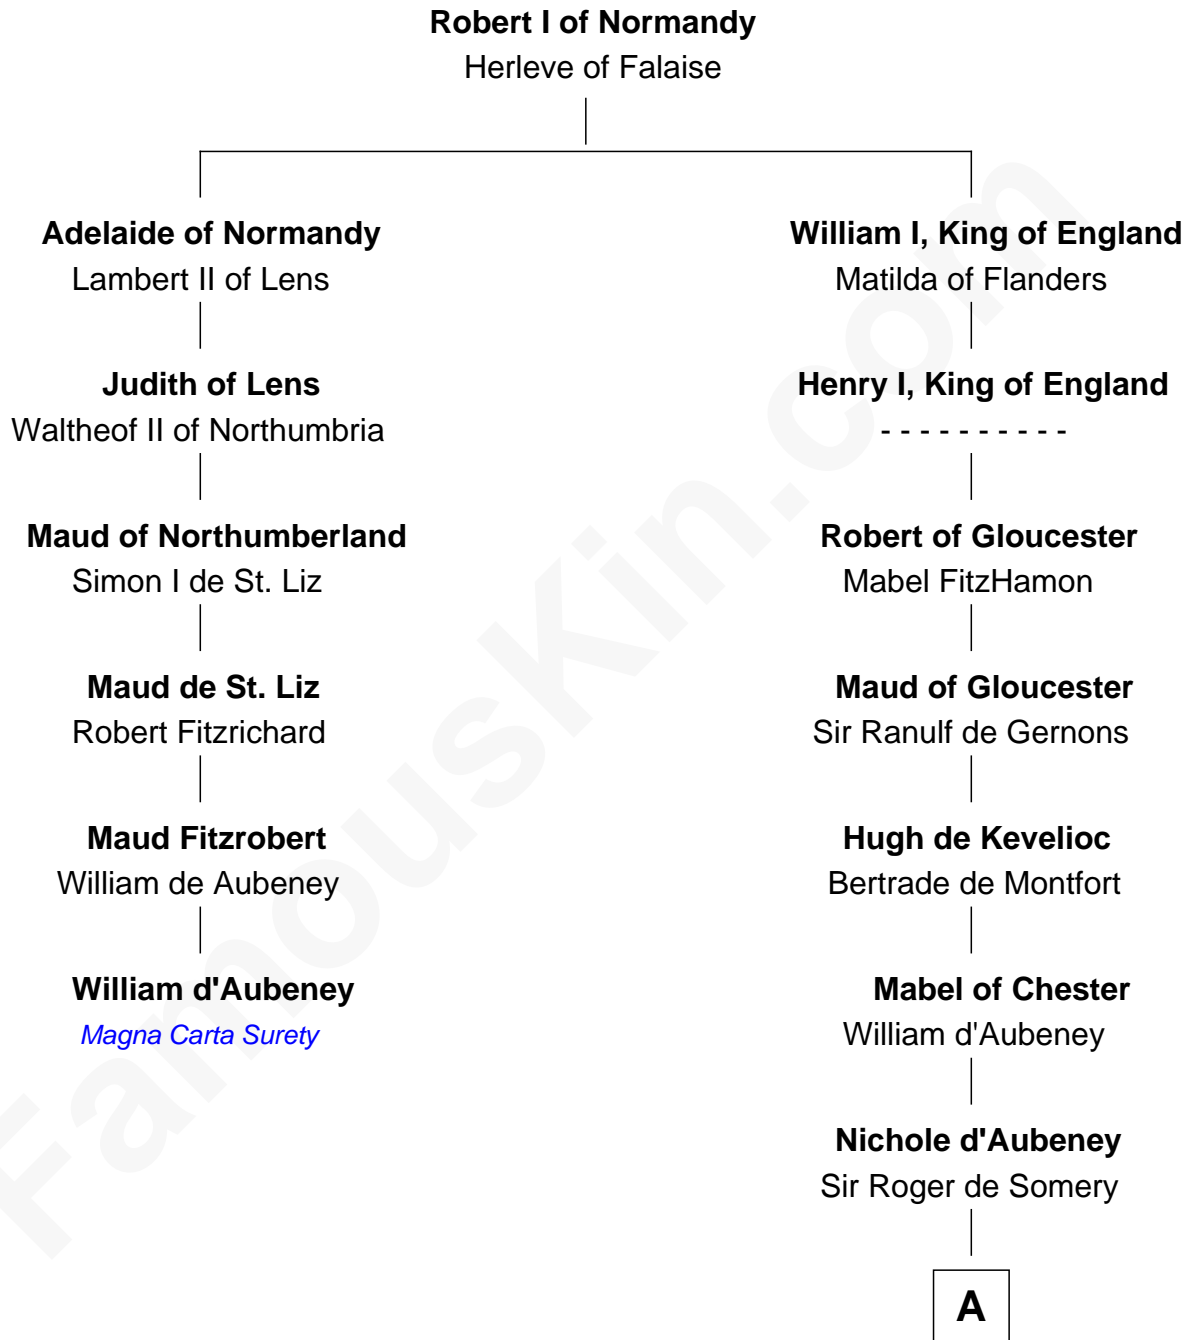

# FamousKin.com Relationship Chart of

**William d'Aubeny**

*Magna Carta Surety*

5th cousin 13 times removed of

**David Yale**

(c1613 - 1690) *Great Migration Immigrant 1638*

**A**

**Joan de Somery**  
John IV le Strange

**John V le Strange**  
Maud de Walton

**Elizabeth le Strange**  
Gruffydd ap Madog

**Gruffydd Fychan ap Gruffydd**  
Elen ferch Thomas ap Llewelyn

**Tudor Gruffydd**  
Maud ferch Ienaf ap Adda

**Lowri ferch Twdr**  
Gruffydd ap Einion

—  
**David Yale**

*Great Migration Immigrant 1638*

FamousKin.com