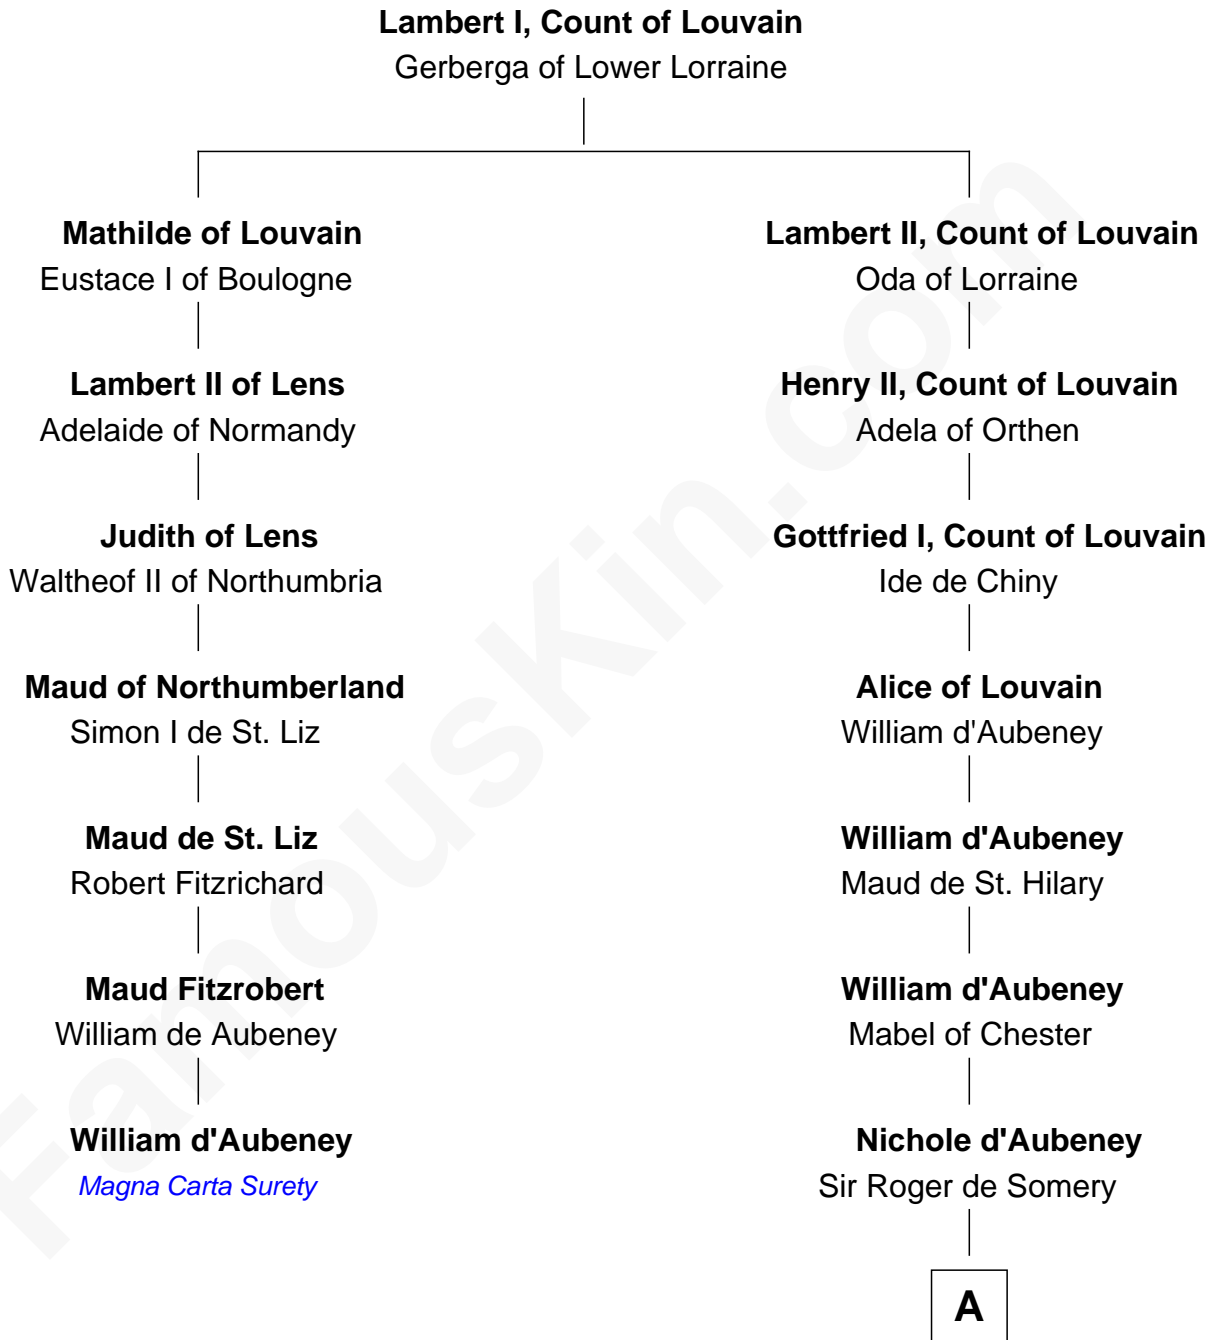

FamousKin.com Relationship Chart of

William d'Aubeny

Magna Carta Surety

6th cousin 12 times removed of

David Yale

(c1613 - 1690) Great Migration Immigrant 1638

A

Joan de Somery
John IV le Strange

John V le Strange
Maud de Walton

Elizabeth le Strange
Gruffydd ap Madog

Gruffydd Fychan ap Gruffydd
Elen ferch Thomas ap Llewelyn

Tudor Gruffydd
Maud ferch Ienaf ap Adda

Lowri ferch Twdr
Gruffydd ap Einion

—
David Yale

Great Migration Immigrant 1638

FamousKin.com