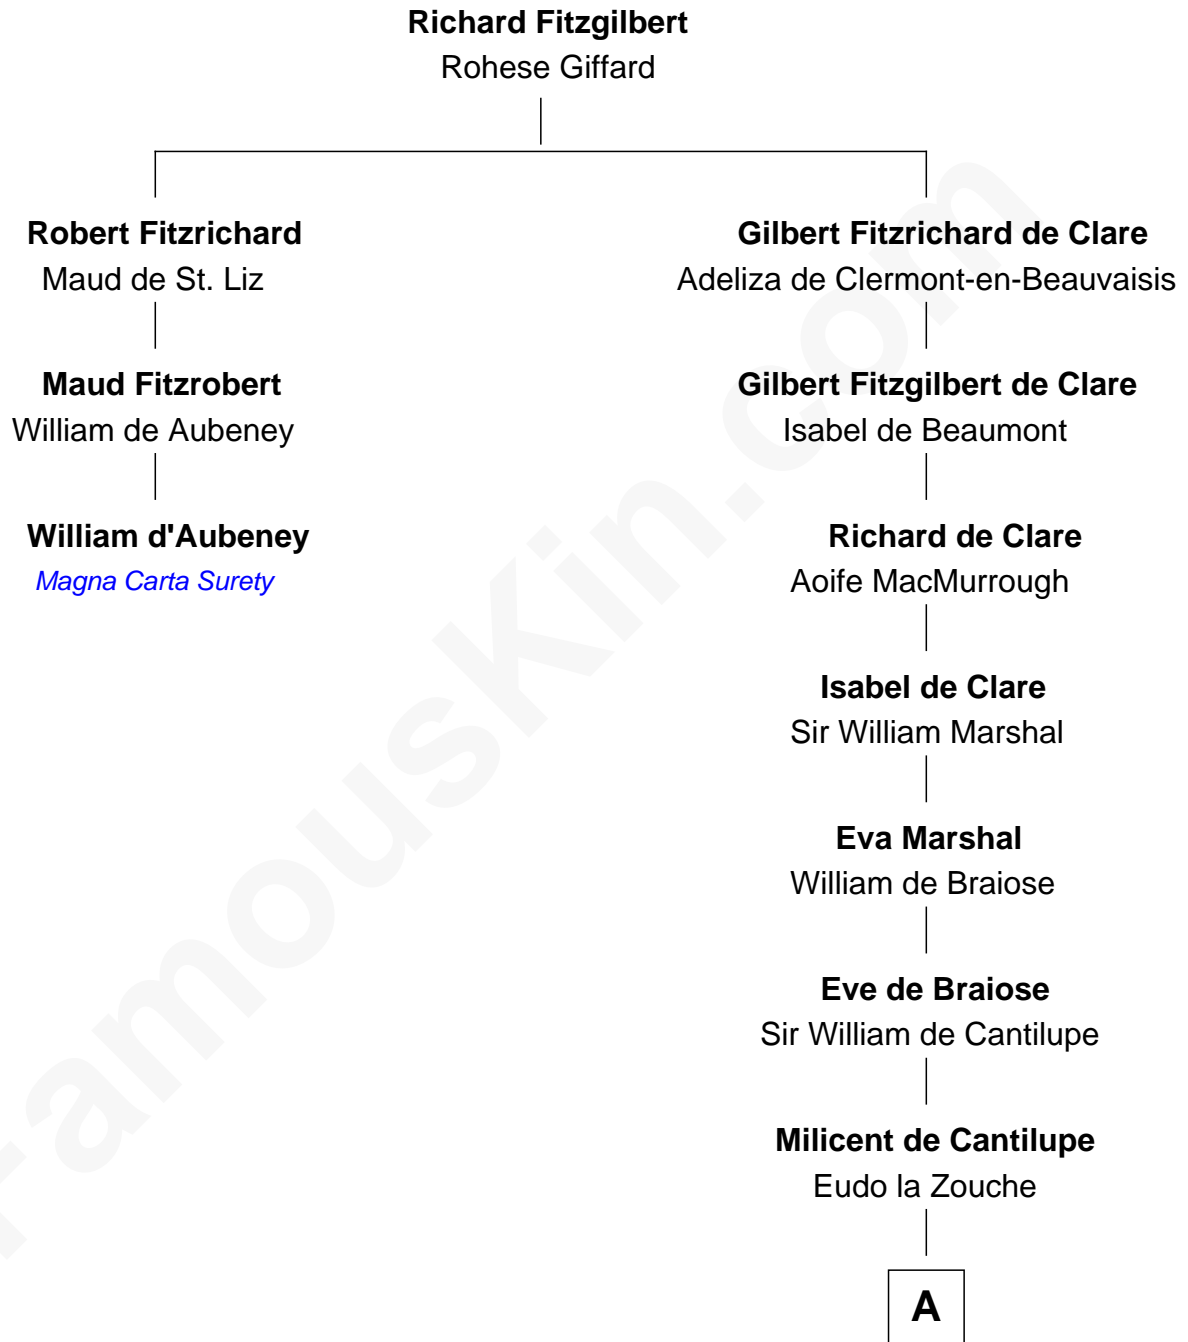

FamousKin.com Relationship Chart of

William d'Aubeny

Magna Carta Surety

2nd cousin 15 times removed of

Richard More

(c1614 - c1696) Mayflower passenger 1620

A

Eve la Zouche

Sir Maurice de Berkeley

Thomas de Berkeley

Katherine de Clyvedon

Sir John Berkeley

Elizabeth Betteshorne

Elizabeth Berkeley

Sir John Sutton

Sir Edmund Sutton