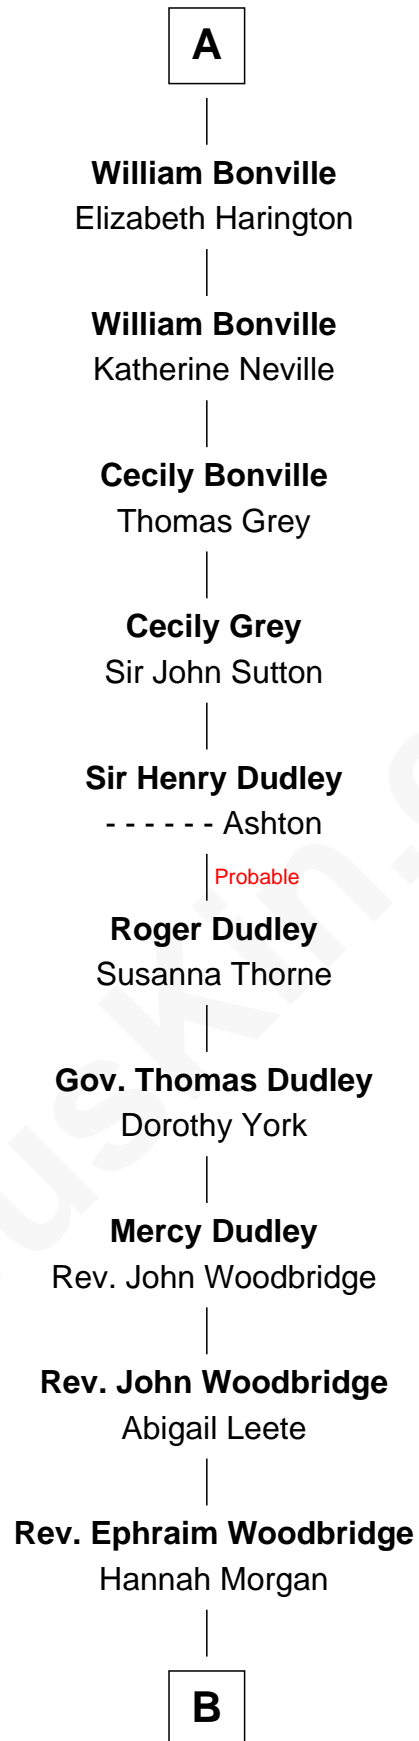

FamousKin.com Relationship Chart of

William d'Aubeney

Magna Carta Surety

22nd Great-grandfather of

Humphrey Bogart

Movie Actor

William d'Aubeney
Margaret de Umfreville

William de Aubeney

Isabel - - - - -

Isabel de Aubeney

Sir Robert de Ros

William de Ros

Maude de Vaux

Sir William de Ros

Margery de Badlesmere

Thomas de Ros

Beatrice de Stafford

Margaret de Ros

Sir Reynold Grey

Margaret Grey

Sir William Bonville

A

B

—
Dr. Dudley Woodbridge

Sarah Sheldon

—
Samuel Woodbridge

Elizabeth Rogers

—
Charlotte Sophia Woodbridge

Dyer Perkins

—
Elizabeth Rogers Perkins

Harvey Humphrey

—
John Perkins Humphrey