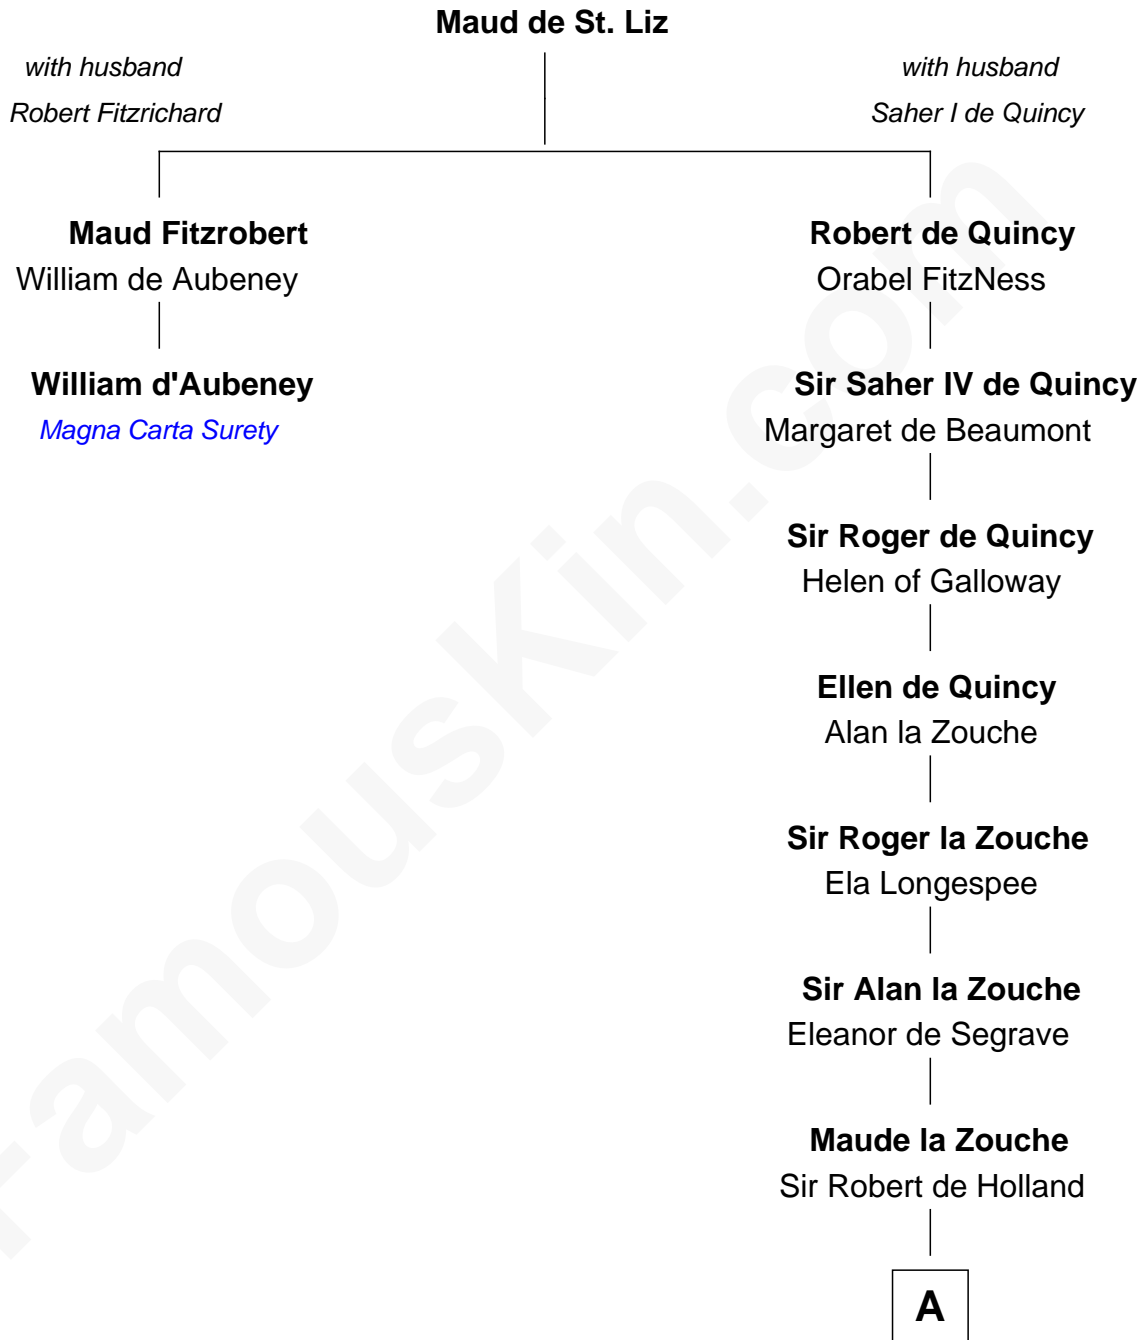

FamousKin.com Relationship Chart of

William d'Aubeney

Magna Carta Surety

1st cousin 18 times removed of

Patrick Henry

1st and 6th Governor of Virginia

A

Thomas Holand
Joan Plantagenet

Sir Thomas de Holand
Alice Fitzalan

Margaret de Holand
Sir John Beaufort

Joan Beaufort
Sir James Stewart

John Stewart
Eleanor Sinclair

Elizabeth Stewart
Alexander Robertson

John Robertson
Margaret Crichton