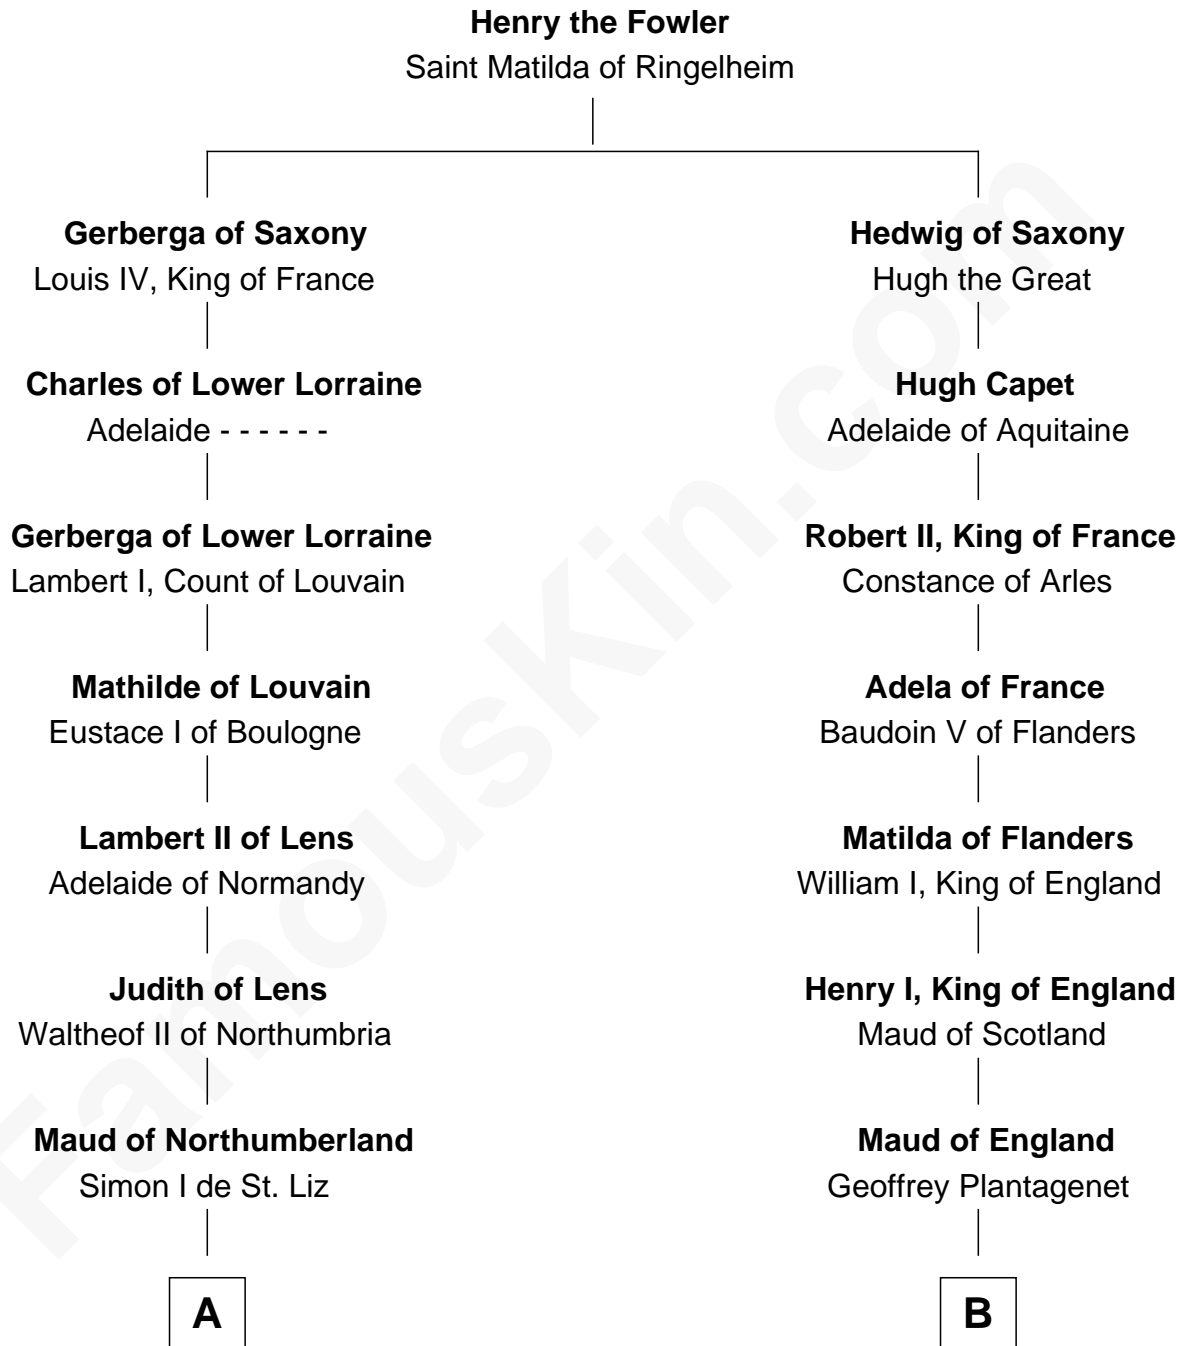

# FamousKin.com Relationship Chart of

**William d'Aubeny**

*Magna Carta Surety*

9th cousin 1 time removed of

**King Edward I**

*King of England*

**A**

**Maud de St. Liz**  
Robert Fitzrichard

**Maud Fitzrobert**  
William de Aubeney

**William d'Aubenev**  
*Magna Carta Surety*

**B**

**Henry II, King of England**  
Eleanor of Aquitaine

**John, King of England**  
Isabelle of Angoulême

**Henry III, King of England**  
Eleanor of Provence

**King Edward I**  
*King of England*