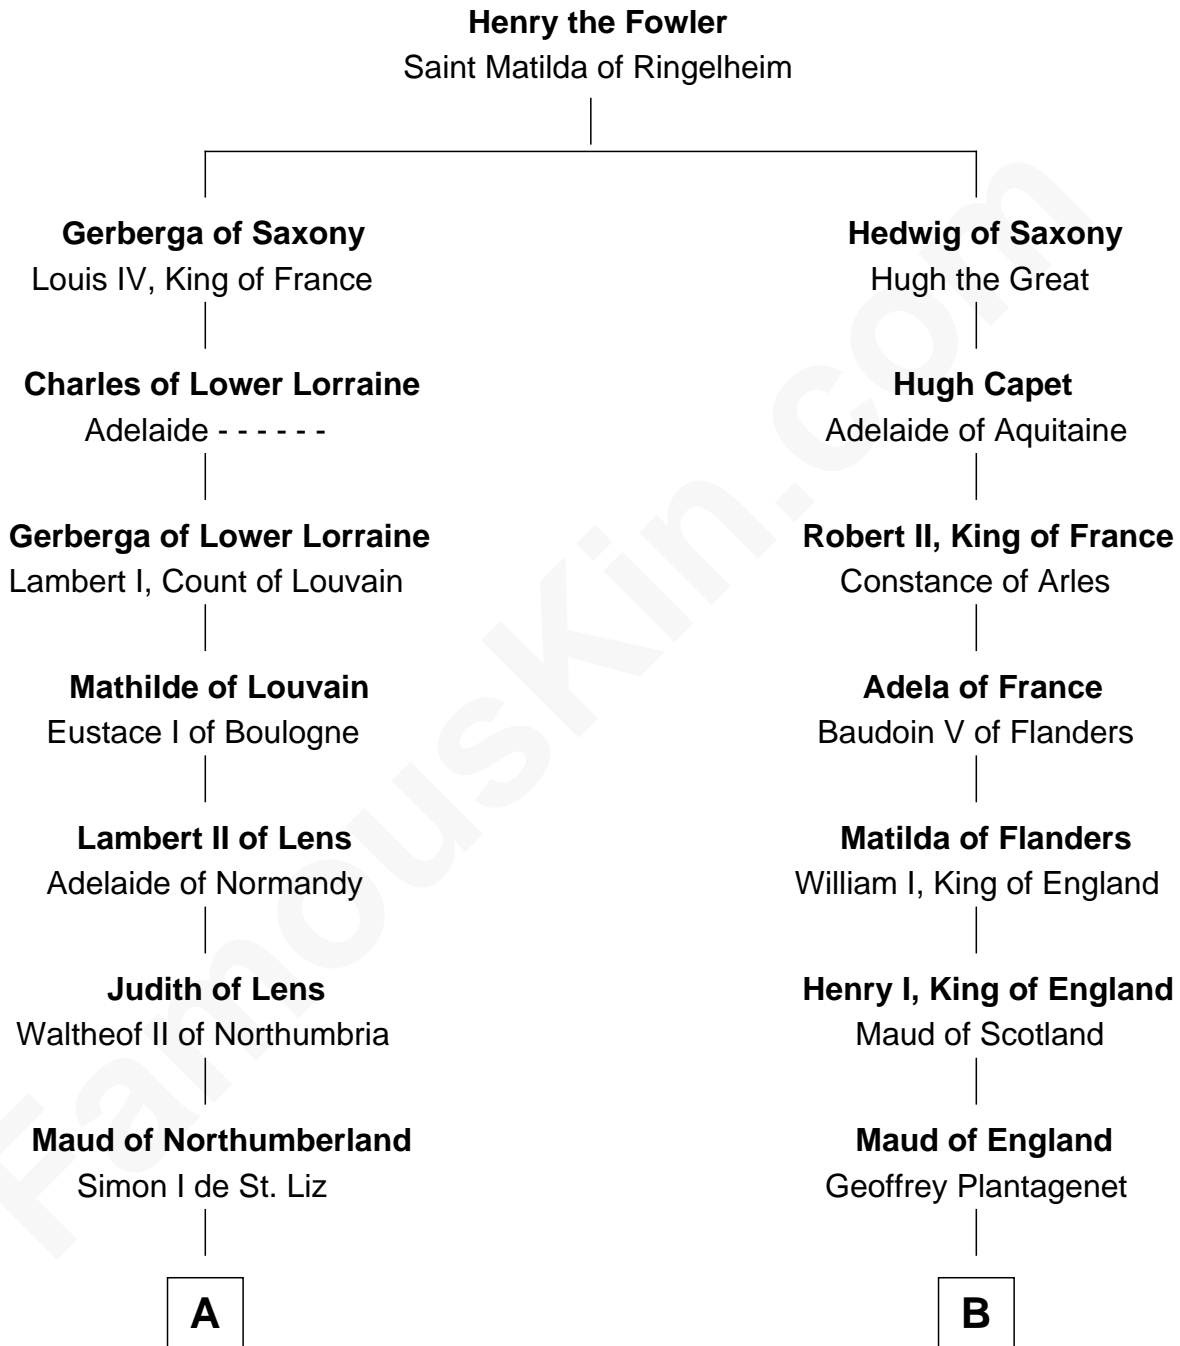

FamousKin.com Relationship Chart of

William d'Aubeny

Magna Carta Surety

9th cousin of

King Henry III

King of England

A

Maud de St. Liz
Robert Fitzrichard

Maud Fitzrobert
William de Aubenev

William d'Aubenev
Magna Carta Surety

B

Henry II, King of England
Eleanor of Aquitaine

John, King of England
Isabelle of Angoulême

King Henry III
King of England

FamousKin.com