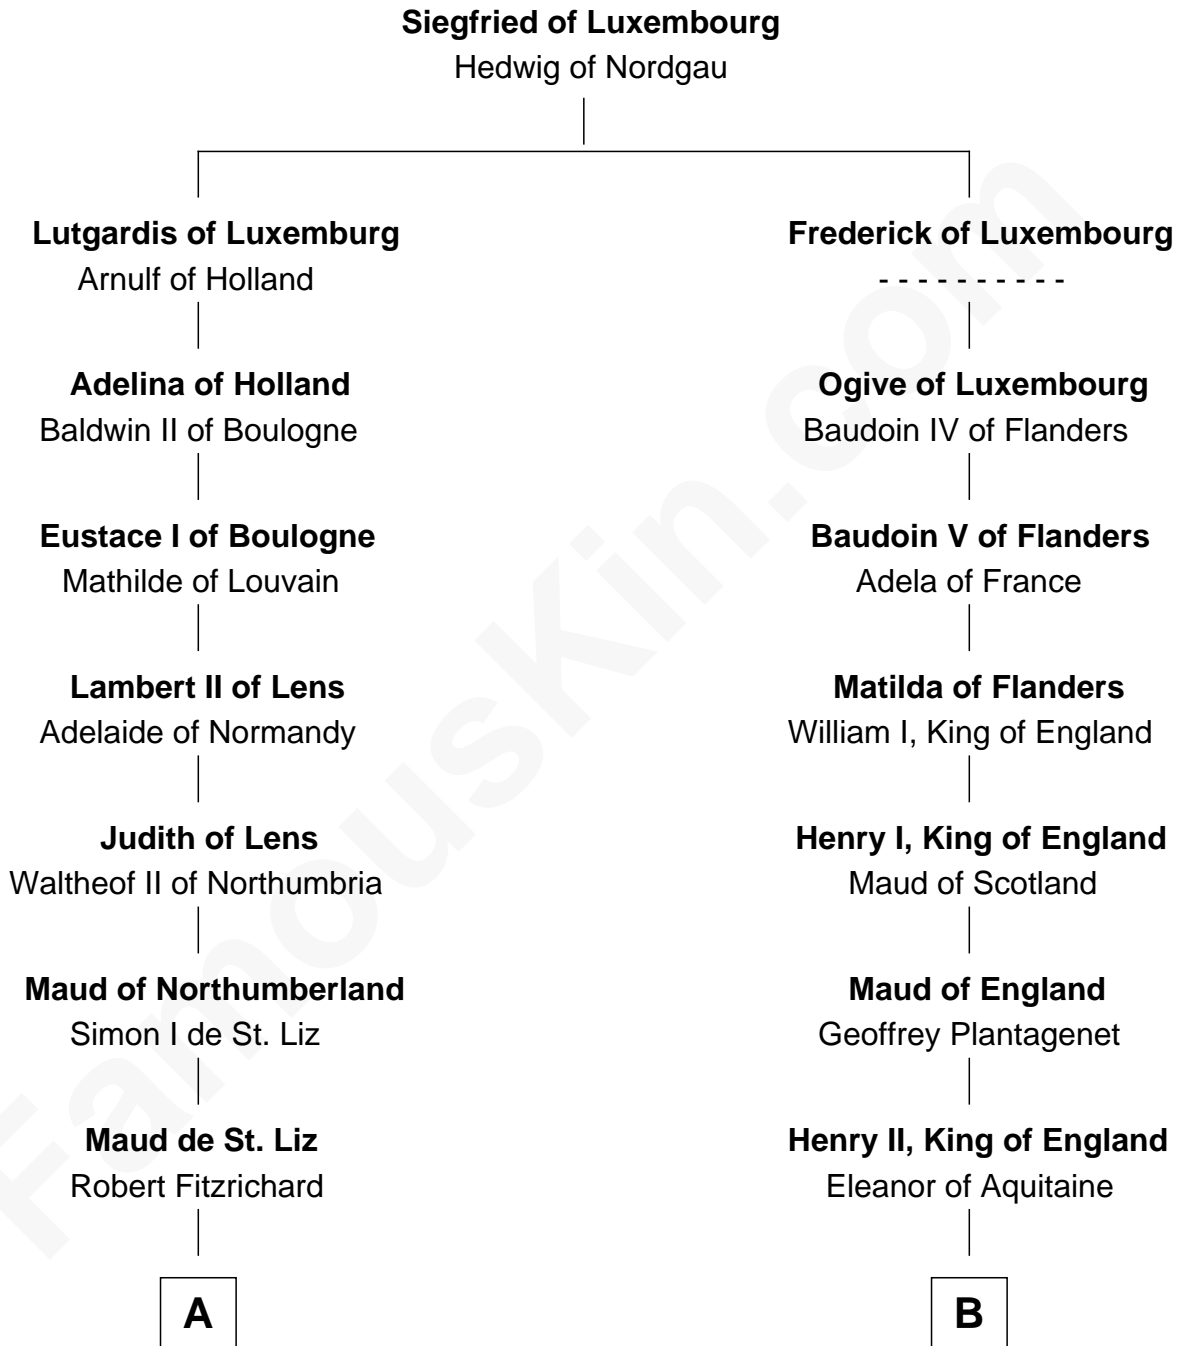

FamousKin.com Relationship Chart of

William d'Aubeny

Magna Carta Surety

8th cousin of

King Henry III

King of England

A

Maud Fitzrobert
William de Aubeney

William d'Aubeney
Magna Carta Surety

B

John, King of England
Isabelle of Angoulême

King Henry III
King of England

FamousKin.com