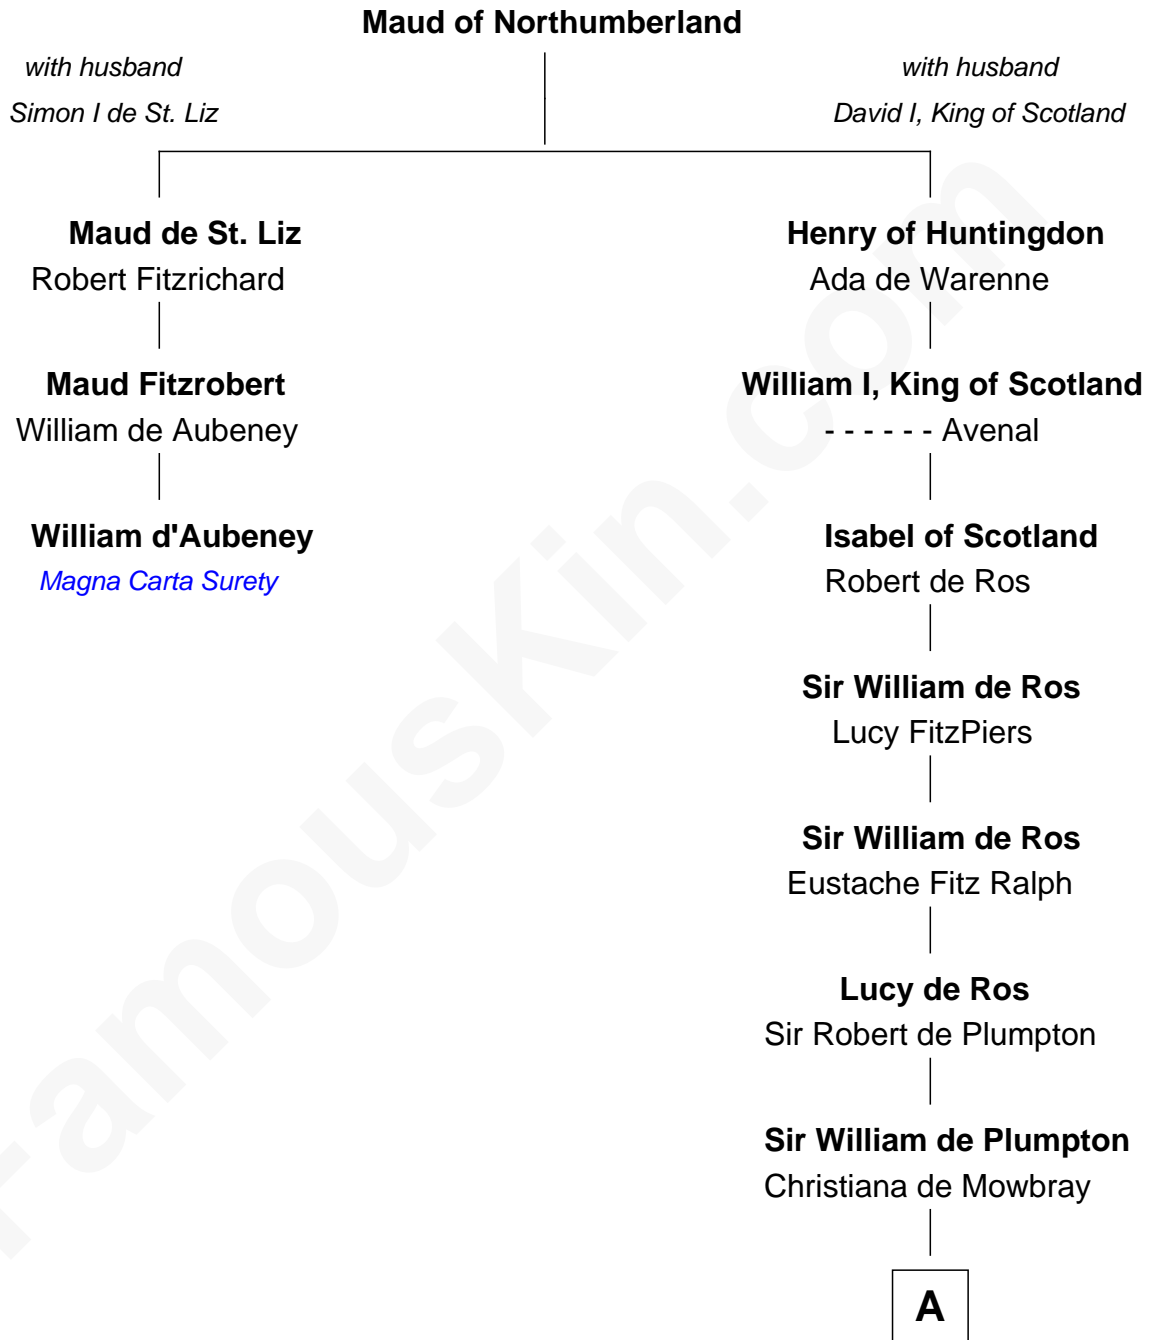

FamousKin.com Relationship Chart of

William d'Aubeny

Magna Carta Surety

2nd cousin 18 times removed of

John Hancock

Signer of the Declaration of Independence

A

Alice Plumpton
Sir John Boteler

Alice Boteler
John Gerard

Constance Gerard
Sir Alexander Standish

Oliver Standish

Grace Standish
Ralph Faircloth

Lawrence Faircloth
Elizabeth -----

Thomas Faircloth
Millicent Barr

Mary Faircloth
Thomas Allen