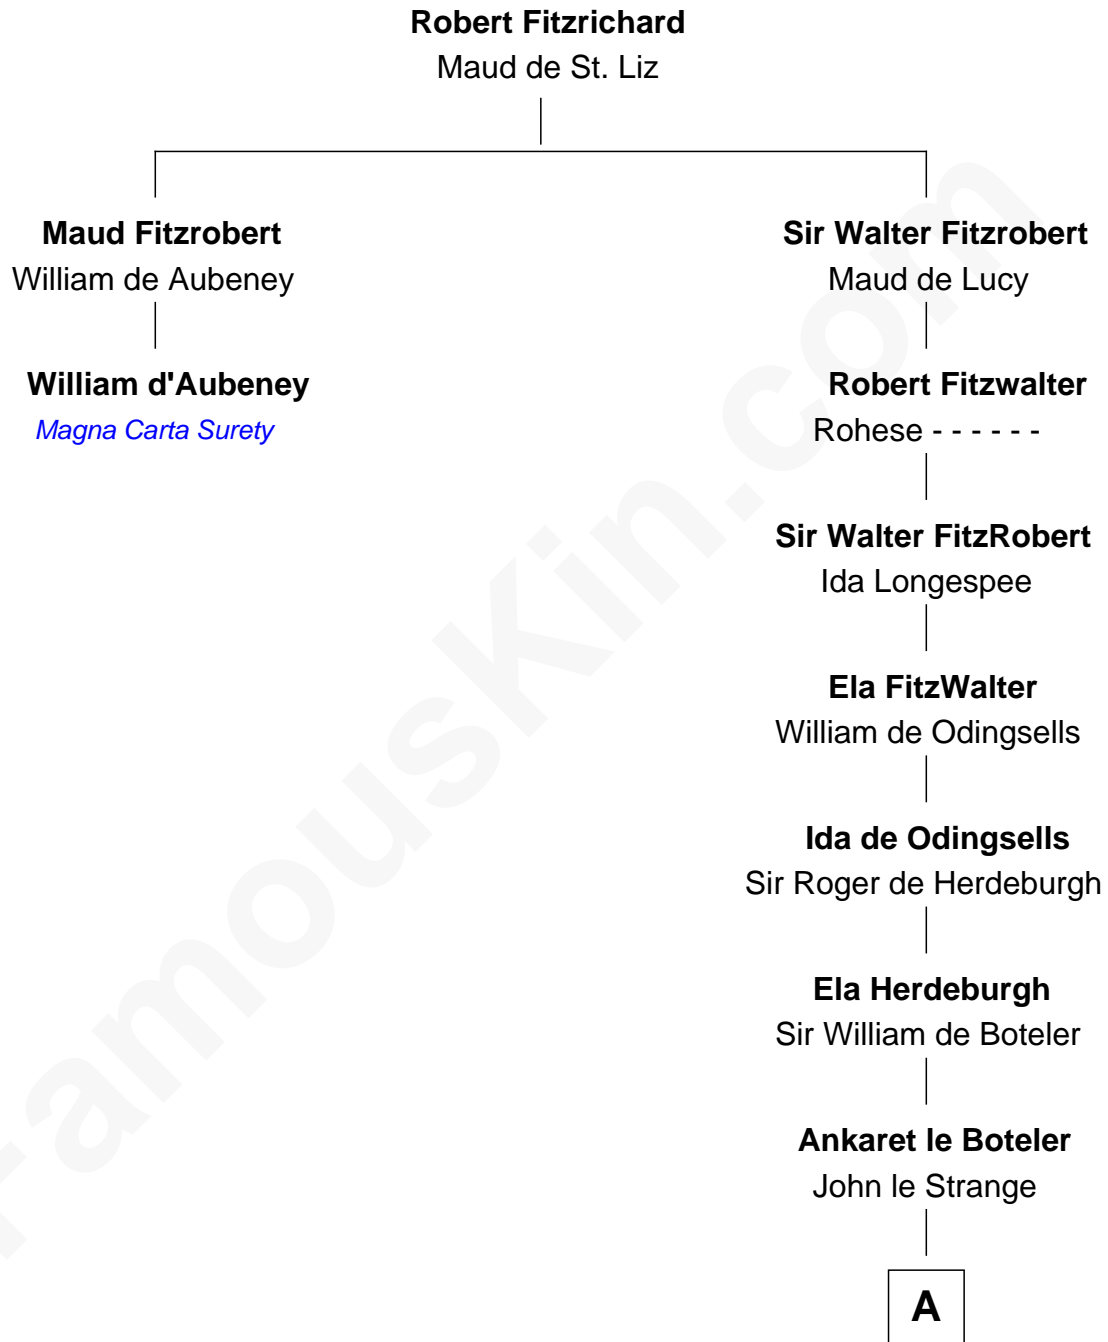

# FamousKin.com Relationship Chart of

**William d'Aubeny**

*Magna Carta Surety*

1st cousin 18 times removed of

**James Bowdoin**

*2nd Governor of Massachusetts*

**A**

**Eleanor le Strange**  
Sir Reynold de Grey

**Sir Reynold Grey**  
Joan Astley

**John Grey**  
Elizabeth - - - - -

**Reginald Grey**  
Beatrice - - - - -

**Thomas Grey**  
Bennett Launcelyn

**Reginald Grey**  
Elizabeth Isaac

**Anne Grey**  
Simon Digby