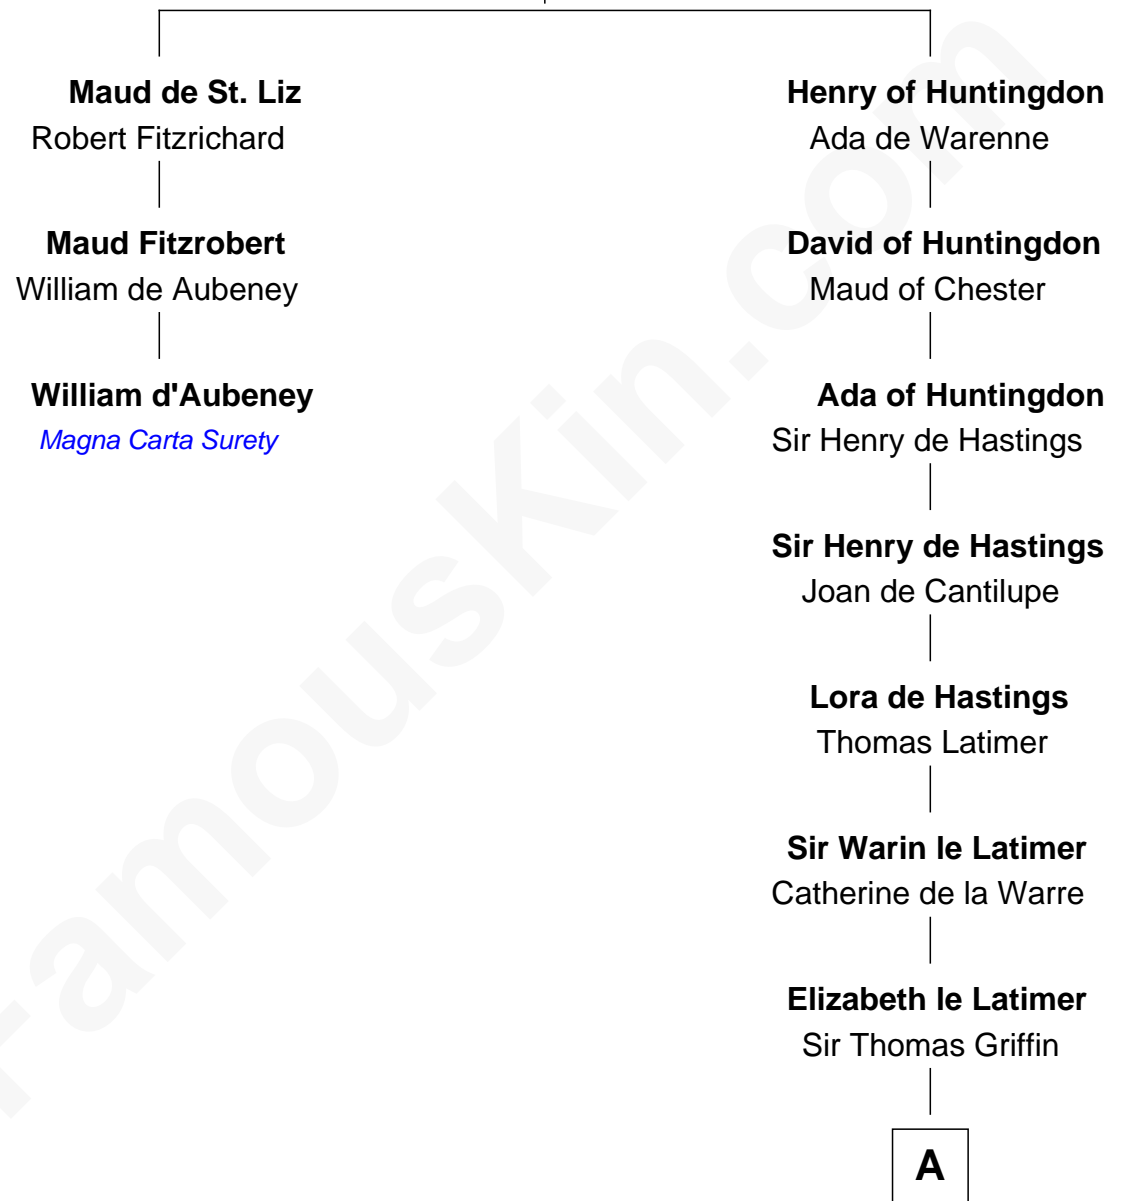

FamousKin.com Relationship Chart of

William d'Aubeny

Magna Carta Surety

2nd cousin 16 times removed of

James Bowdoin

2nd Governor of Massachusetts

Maud of Northumberland

with husband
Simon I de St. Liz

with husband
David I, King of Scotland

A

Richard Griffin
Anna Chamberlain

Nicholas Griffin
Margaret Pilkington

Nicholas Griffin
Catherine Curzon

Catherine Griffin
Sir John Digby

William Digby
Rose Prestwich