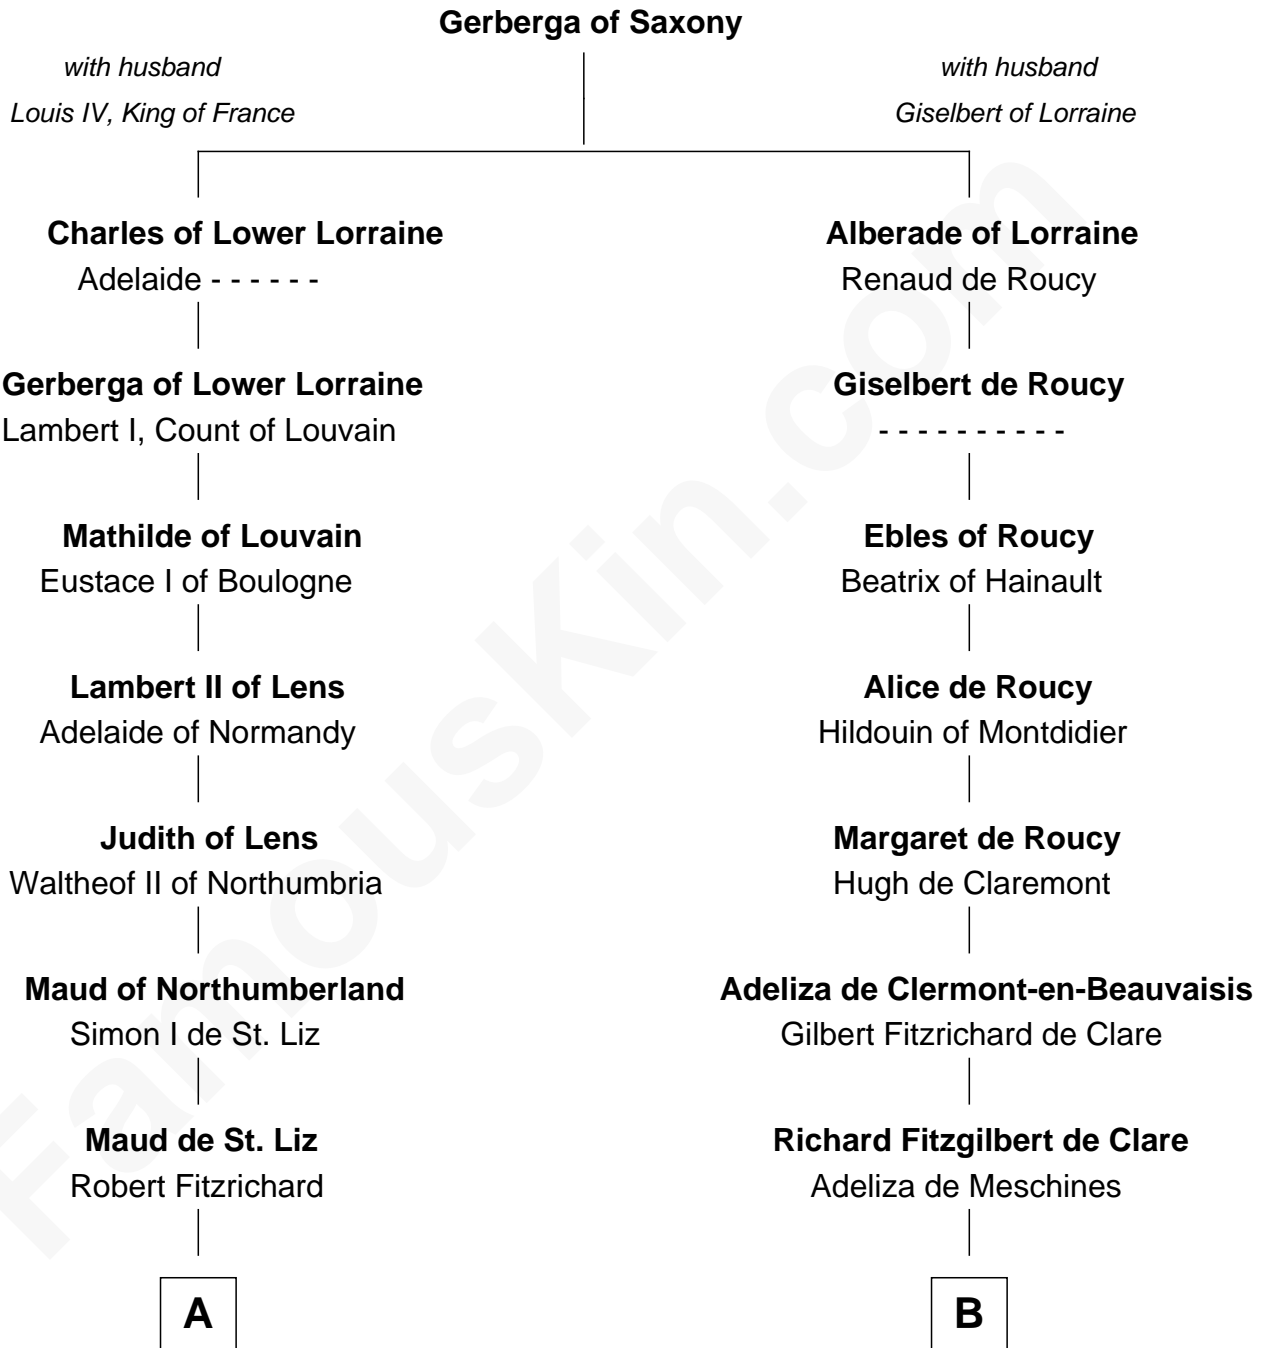

FamousKin.com Relationship Chart of

William d'Aubeny

Magna Carta Surety

8th cousin 1 time removed of

Gilbert de Clare

Magna Carta Surety

A

Maud Fitzrobert
William de Aubeney

William d'Aubeney
Magna Carta Surety

B

Roger de Clare
Maud de St. Hilary

Sir Richard de Clare
Amice of Gloucester

Gilbert de Clare
Magna Carta Surety

FamousKin.com