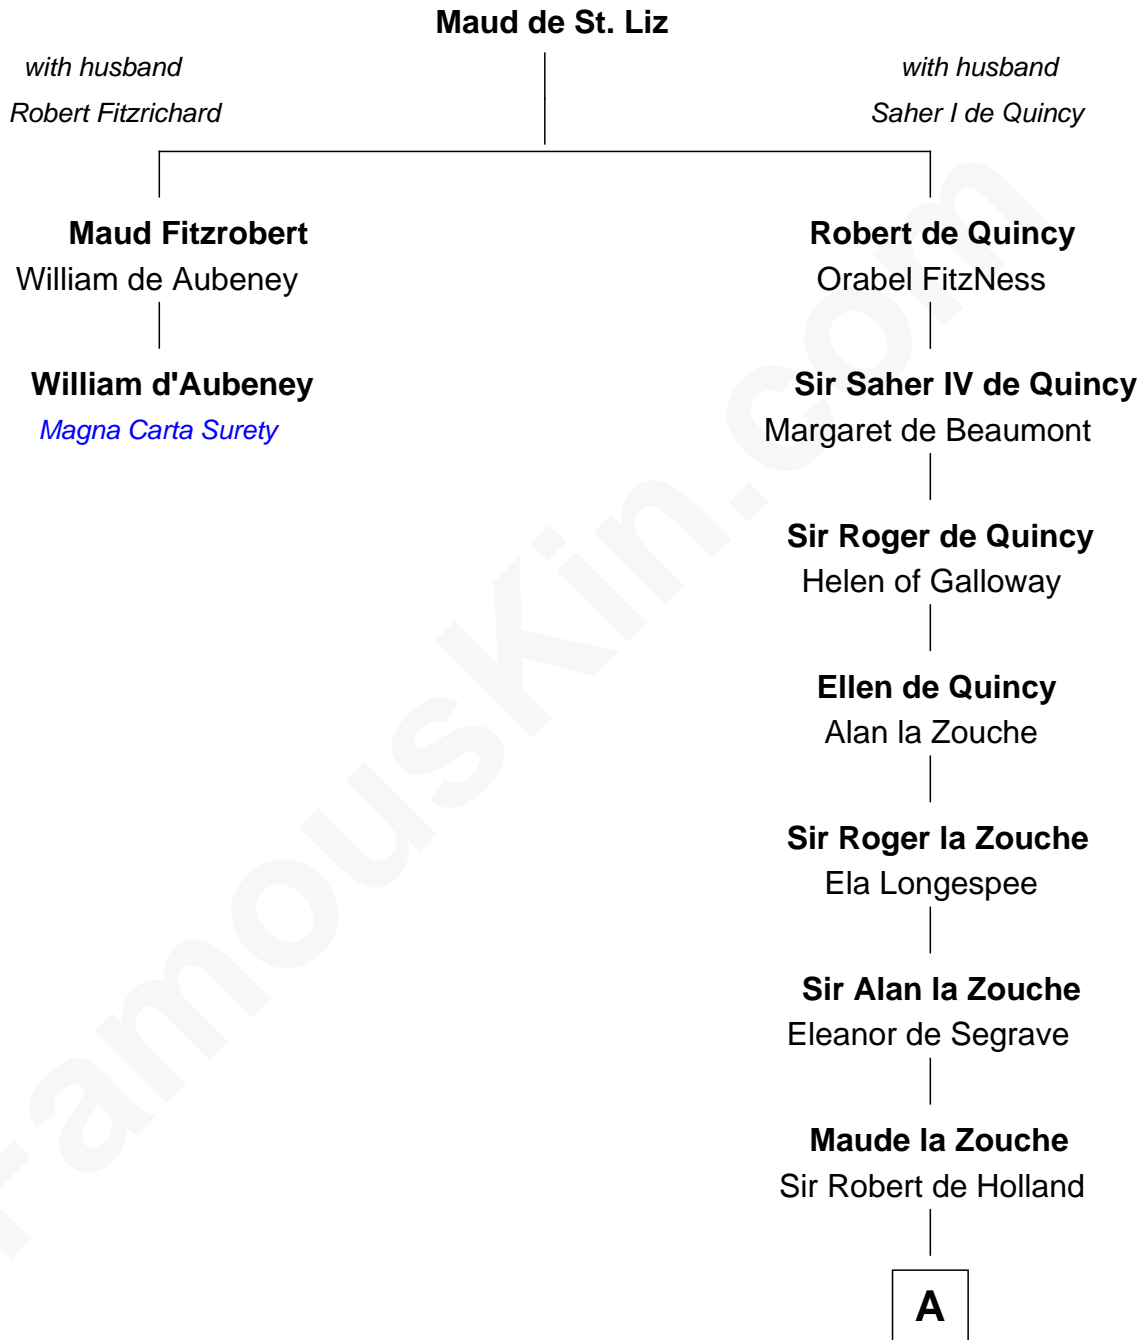

# FamousKin.com Relationship Chart of

**William d'Aubeney**

*Magna Carta Surety*

1st cousin 17 times removed of

**Alexander Spotswood**

*Lieutenant Governor of Virginia*

**A**

**Thomas Holand**  
Joan Plantagenet

**Sir Thomas de Holand**  
Alice Fitzalan

**Margaret de Holand**  
Sir John Beaufort

**Joan Beaufort**  
Sir James Stewart

**John Stewart**  
Eleanor Sinclair

**Jean Stewart**  
James Arbuthnott

**Isabel Arbuthnott**  
Sir Robert Maule

**William Maule**  
Bethia Guthrie

**Eleanor Maule**  
Sir Alexander Morrison

**Bethia Morrison**  
Sir Robert Spottiswoode

**B**

**B**

|  
**Dr. Robert Spottiswoode**

Catherine Mercer

|  
**Alexander Spotswood**