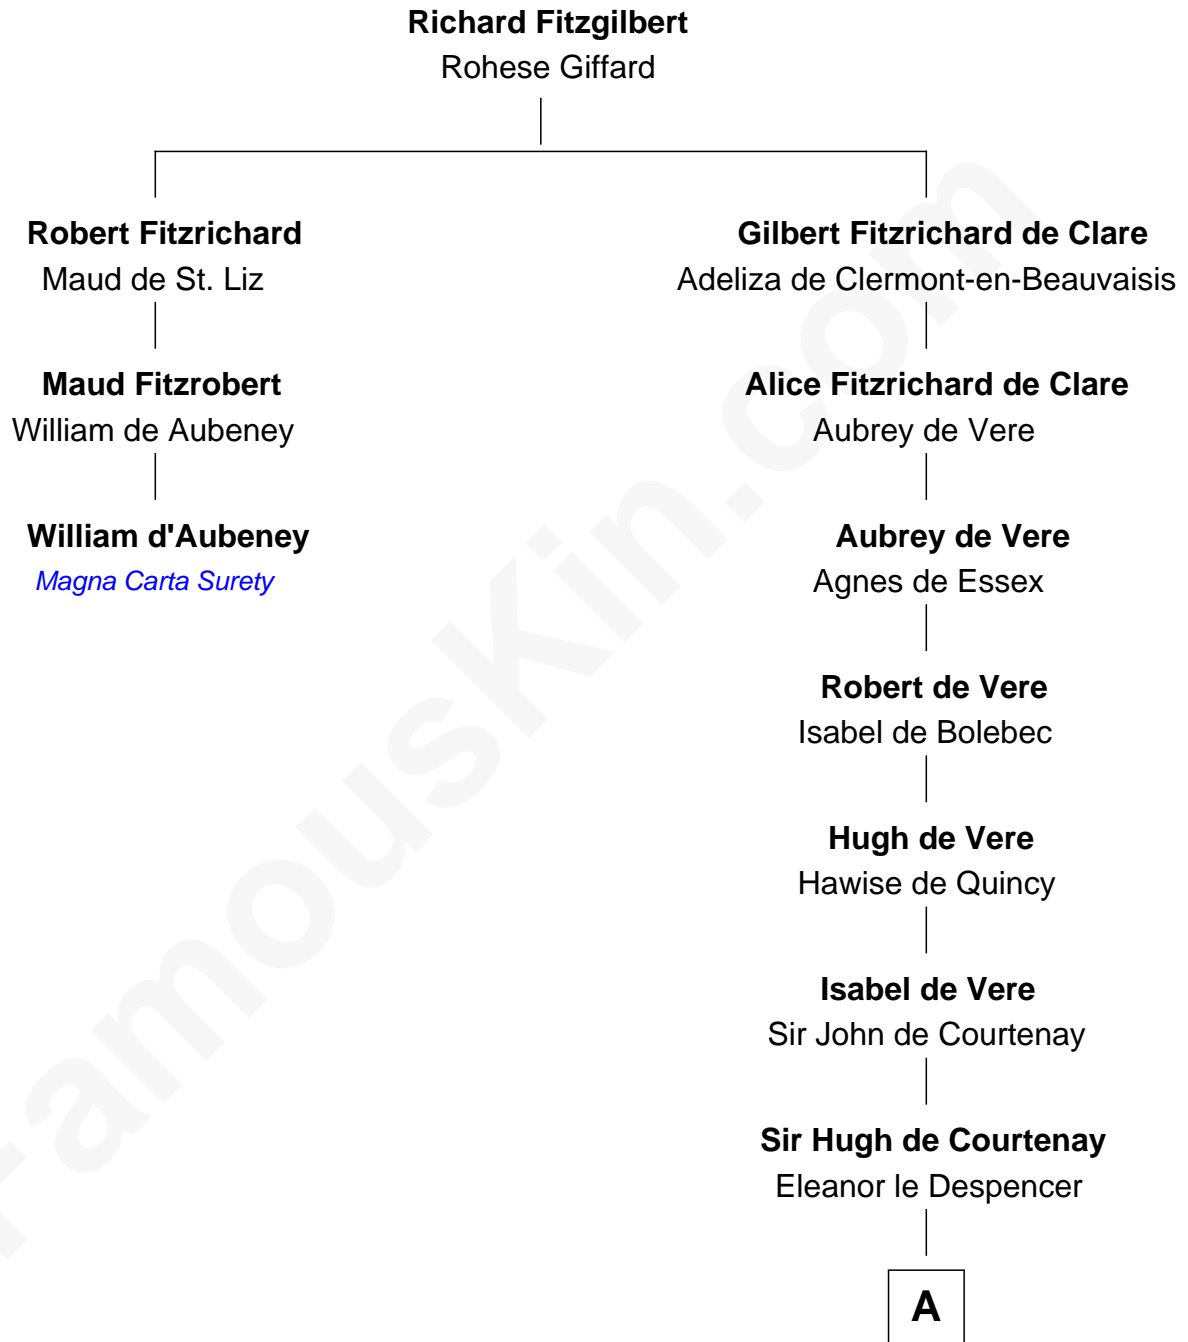

FamousKin.com Relationship Chart of

William d'Aubenev

Magna Carta Surety

2nd cousin 15 times removed of

Percival Lowell

(c1570 - c1666) Great Migration Immigrant 1639

A

Sir Hugh de Courtenay