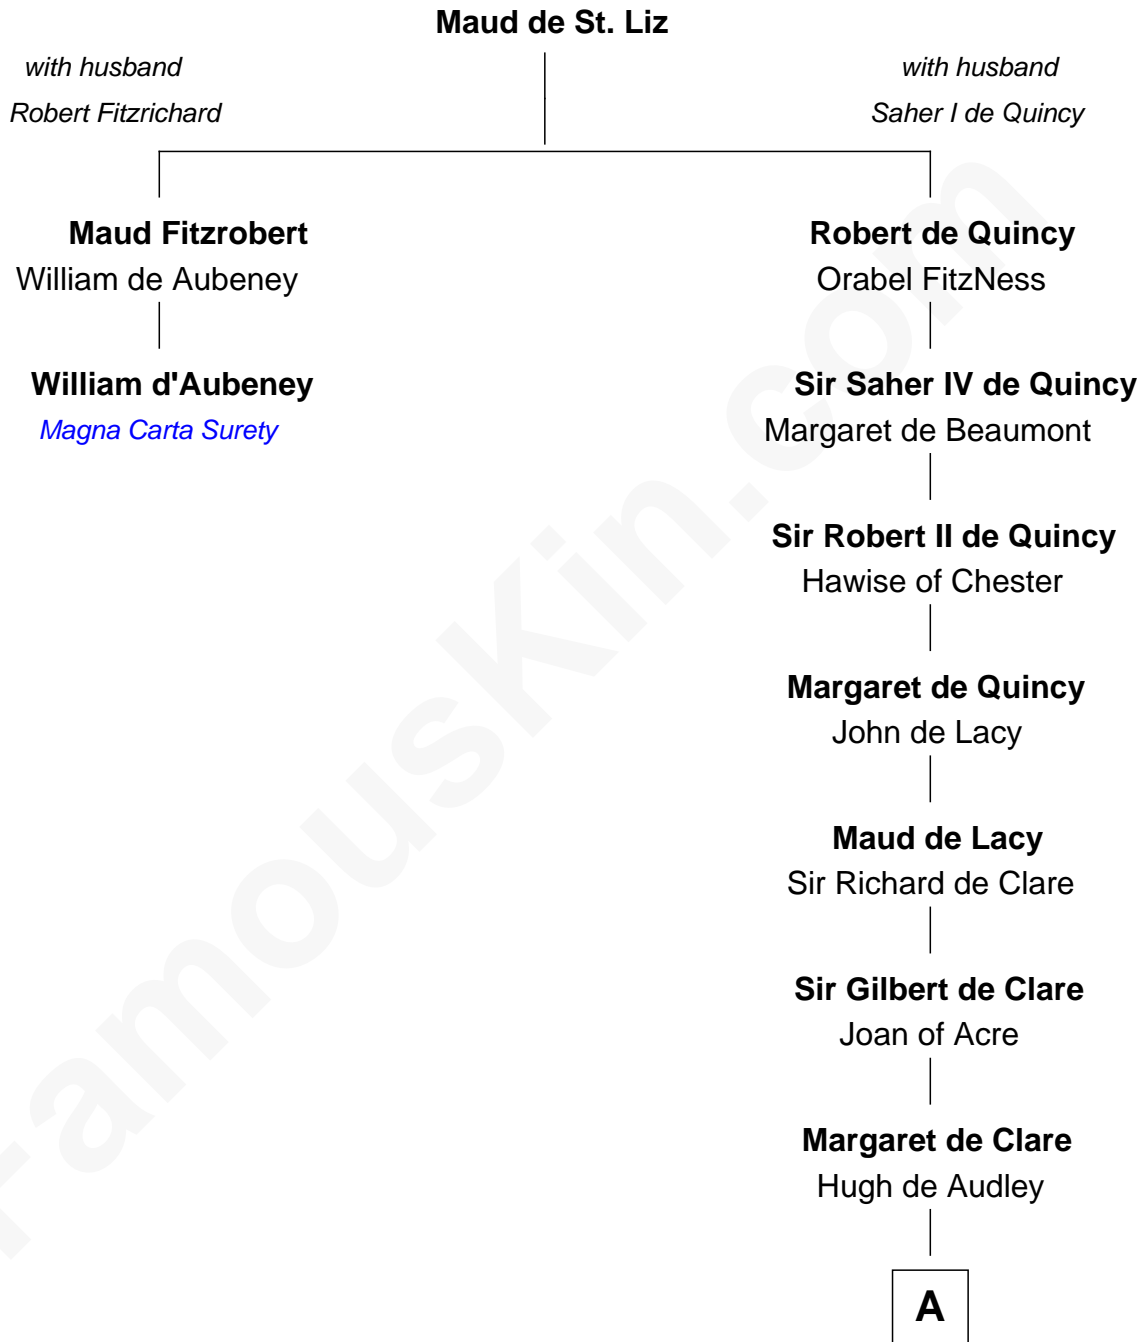

FamousKin.com Relationship Chart of

William d'Aubeney

Magna Carta Surety

1st cousin 18 times removed of

Jonathan Swift

Author of Gulliver's Travels

A

Margaret de Audley

Ralph de Stafford

Elizabeth de Stafford

John de Ferrers

Robert de Ferrers

Margaret Despencer

Phillippa Ferrers

Sir Thomas Greene

Elizabeth Greene