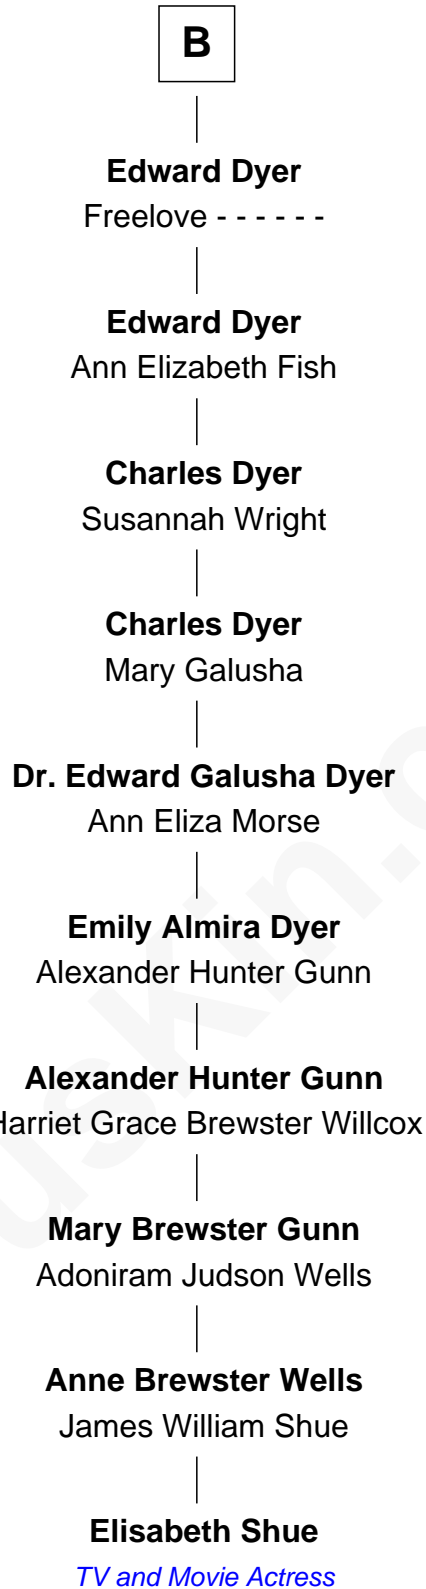

FamousKin.com Relationship Chart of

William d'Aubeney

Magna Carta Surety

25th Great-grandfather of

Elisabeth Shue

TV and Movie Actress

William d'Aubeney
Margaret de Umfreville

William de Aubeney

Isabel - - - - -

Isabel de Aubeney

Sir Robert de Ros

William de Ros

Maude de Vaux

Sir William de Ros

Margery de Badlesmere

Maud de Roos

Margery Willoughby
Sir Godfrey Hilton

Elizabeth Hilton
Richard Thimbleby

Anne Thimbleby
John Booth

Eleanor Booth
Edward Hamby

William Hamby
Margaret Blewett

Robert Hamby
Elizabeth Arnold

Katherine Hamby
Edward Hutchinson

Ann Hutchinson
Samuel Dyer

Edward Dyer
Mary Greene

B

Elisabeth Shue photo by [Joi](#) (CC BY-SA 3.0)