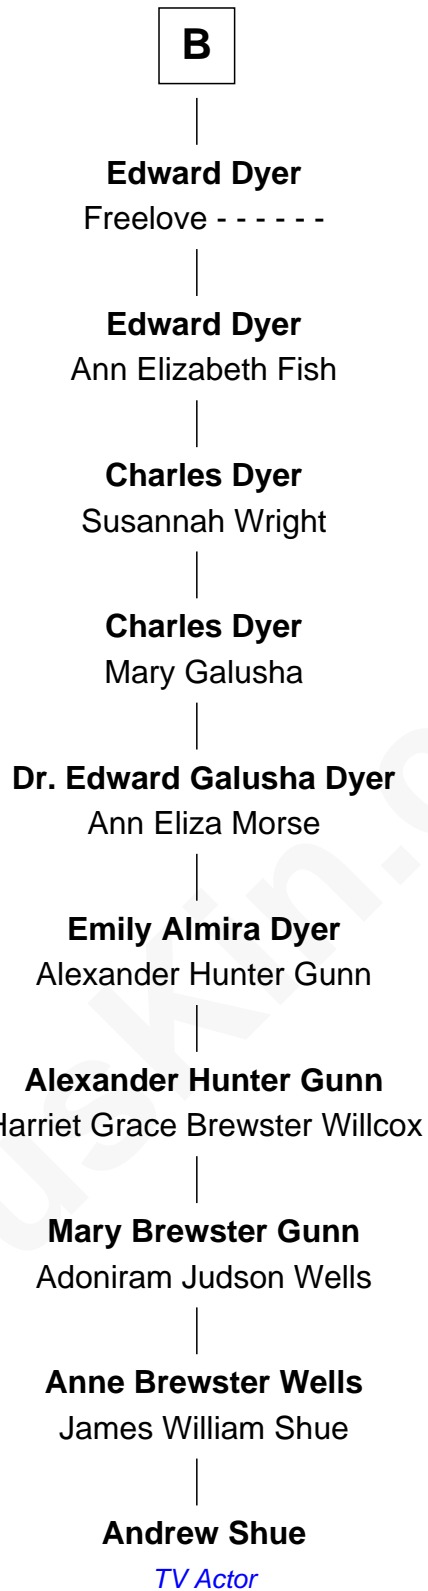

# FamousKin.com Relationship Chart of

**William d'Aubeney**

*Magna Carta Surety*

25th Great-grandfather of

**Andrew Shue**

*TV Actor*

**William d'Aubeney**  
Margaret de Umfreville

**William de Aubeney**

John de Welles

**Margery de Welles**

Stephen le Scrope

**Maude le Scrope**

Sir Baldwin Freville

**A**

**A**

—  
**Margaret Freville**  
Sir Hugh Willoughby

—  
**Margery Willoughby**  
Sir Godfrey Hilton

—  
**Elizabeth Hilton**  
Richard Thimbleby

—  
**Anne Thimbleby**  
John Booth

—  
**Eleanor Booth**  
Edward Hamby

—  
**William Hamby**  
Margaret Blewett

—  
**Robert Hamby**  
Elizabeth Arnold

—  
**Katherine Hamby**  
Edward Hutchinson

—  
**Ann Hutchinson**  
Samuel Dyer

—  
**Edward Dyer**  
Mary Greene

**B**

Andrew Shue photo by [Alan Light](#) (CC BY 2.0)