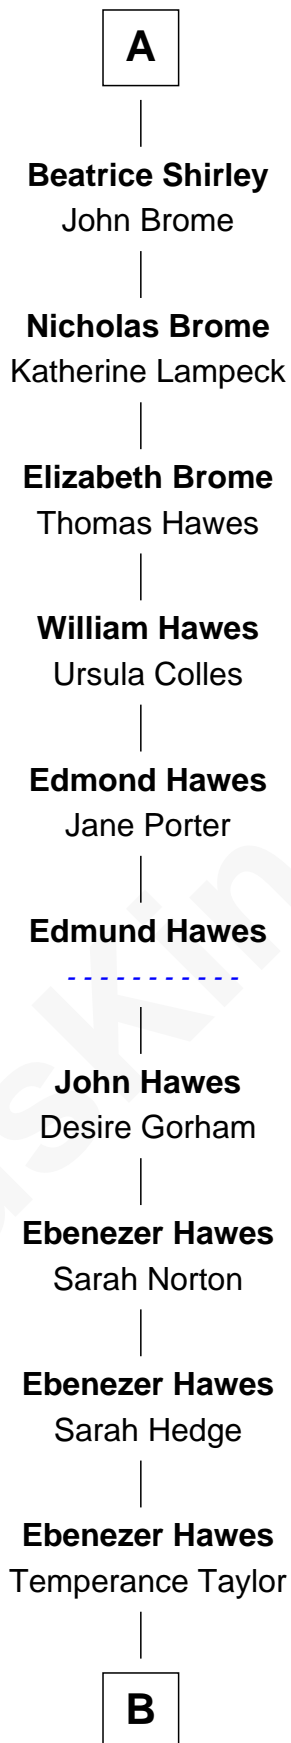

# FamousKin.com Relationship Chart of

**William d'Aubeney**

*Magna Carta Surety*

22nd Great-grandfather of

**Sarah Palin**

*9th Governor of Alaska*

**William d'Aubeney**  
Margaret de Umfreville

**William de Aubeney**

Isabel - - - - -

**Isabel de Aubeney**

Sir Robert de Ros

**Mary de Ros**

William de Brewes

**Sir Peter de Brewes**

Agnes de Clifford

**Sir Peter de Brewes**

Joan Howard

**Beatrice Brewes**

Sir Hugh Shirley

**Sir Ralph Shirley**

Joan Basset

**A**

**B**

|  
**Isaiah Hawes**

Desire Collins

|  
**Abigail Hawes**

Cornelius Norton Gower

|  
**Arthur Collins Gower**

Mary Schmolz

|  
**James Carl Gower**

Cora Godfrey Strong

|  
**Helen Louise Gower**