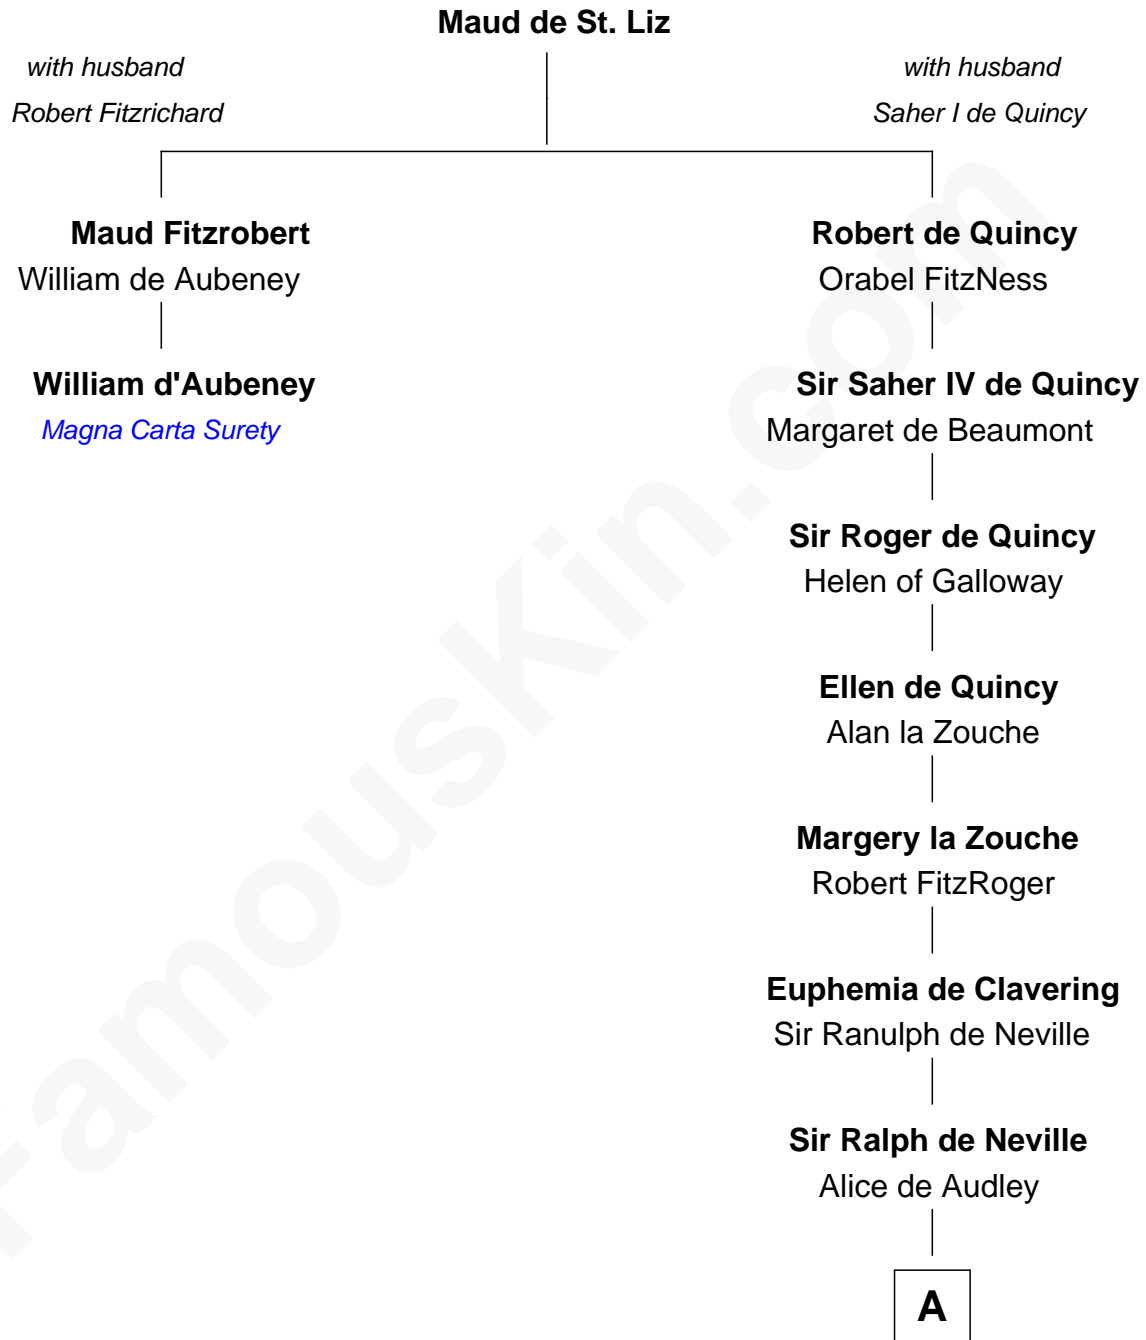

FamousKin.com Relationship Chart of

William d'Aubeney

Magna Carta Surety

1st cousin 19 times removed of

Thomas Jefferson

3rd U.S. President and Signer of the Declaration of Independence

A

Sir John de Neville