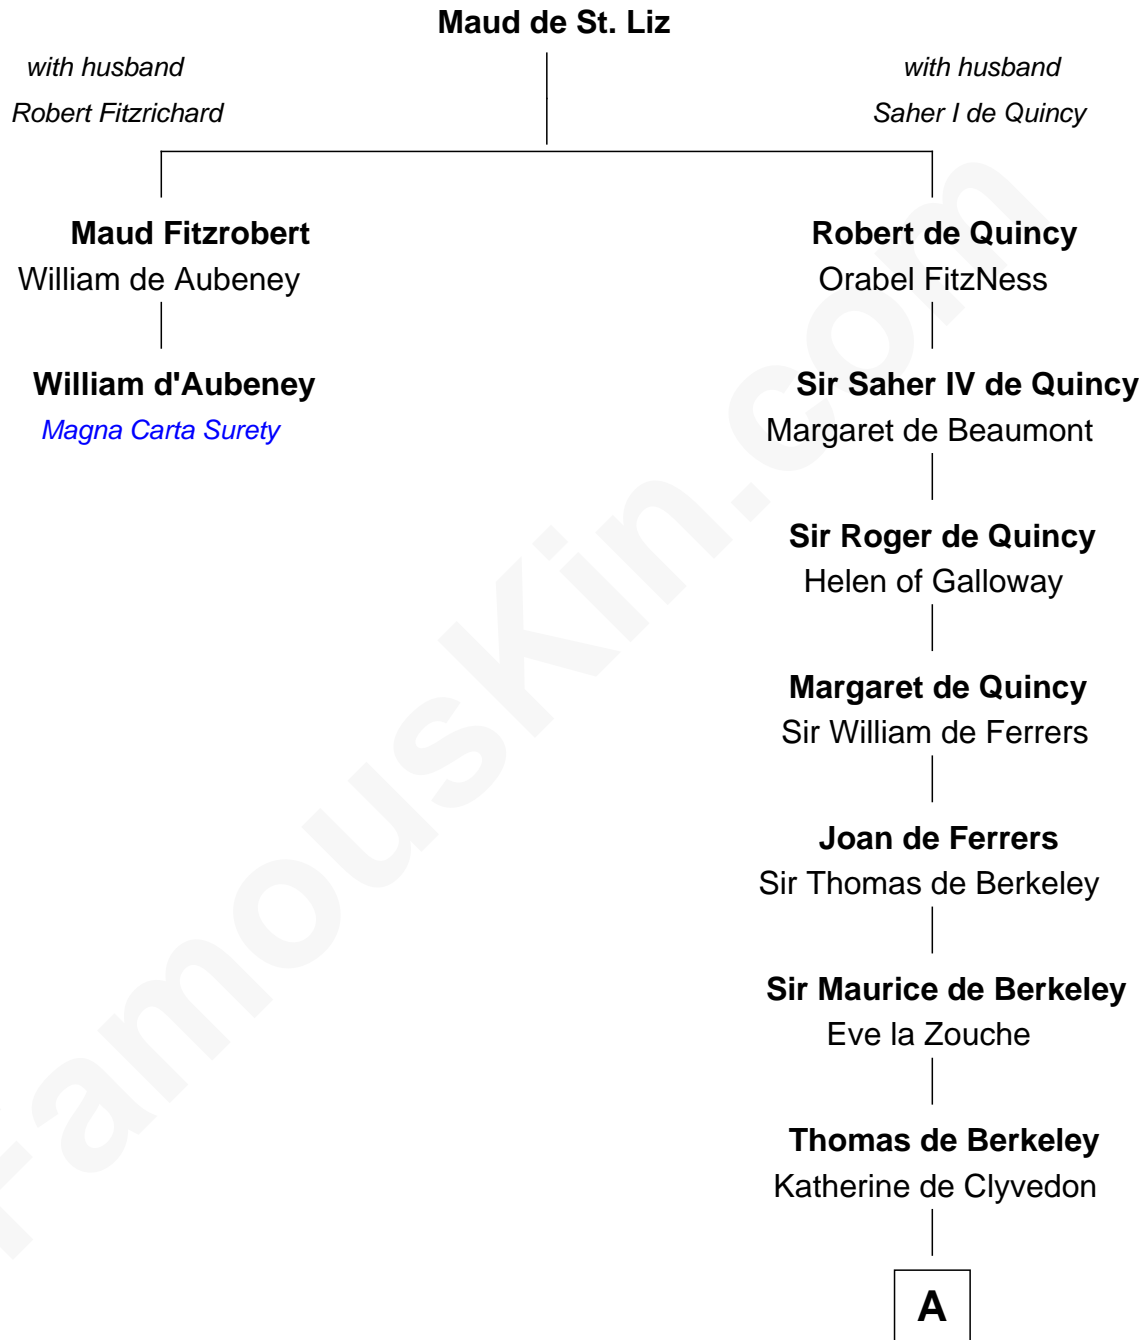

# FamousKin.com Relationship Chart of

**William d'Aubeney**

*Magna Carta Surety*

1st cousin 19 times removed of

**Harriet Martineau**

*Author of The Hour and the Man*

**A**

**Sir John Berkeley**  
Elizabeth Betteshorne

**Eleanor Berkeley**  
Sir Richard Poynings

**Eleanor Poynings**  
Sir Henry Percy

**Margaret Percy**  
Sir William Gascoigne

**Agnes Gascoigne**  
Sir Thomas Fairfax

**William Fairfax**  
-----

**John Fairfax**  
Mary Birch