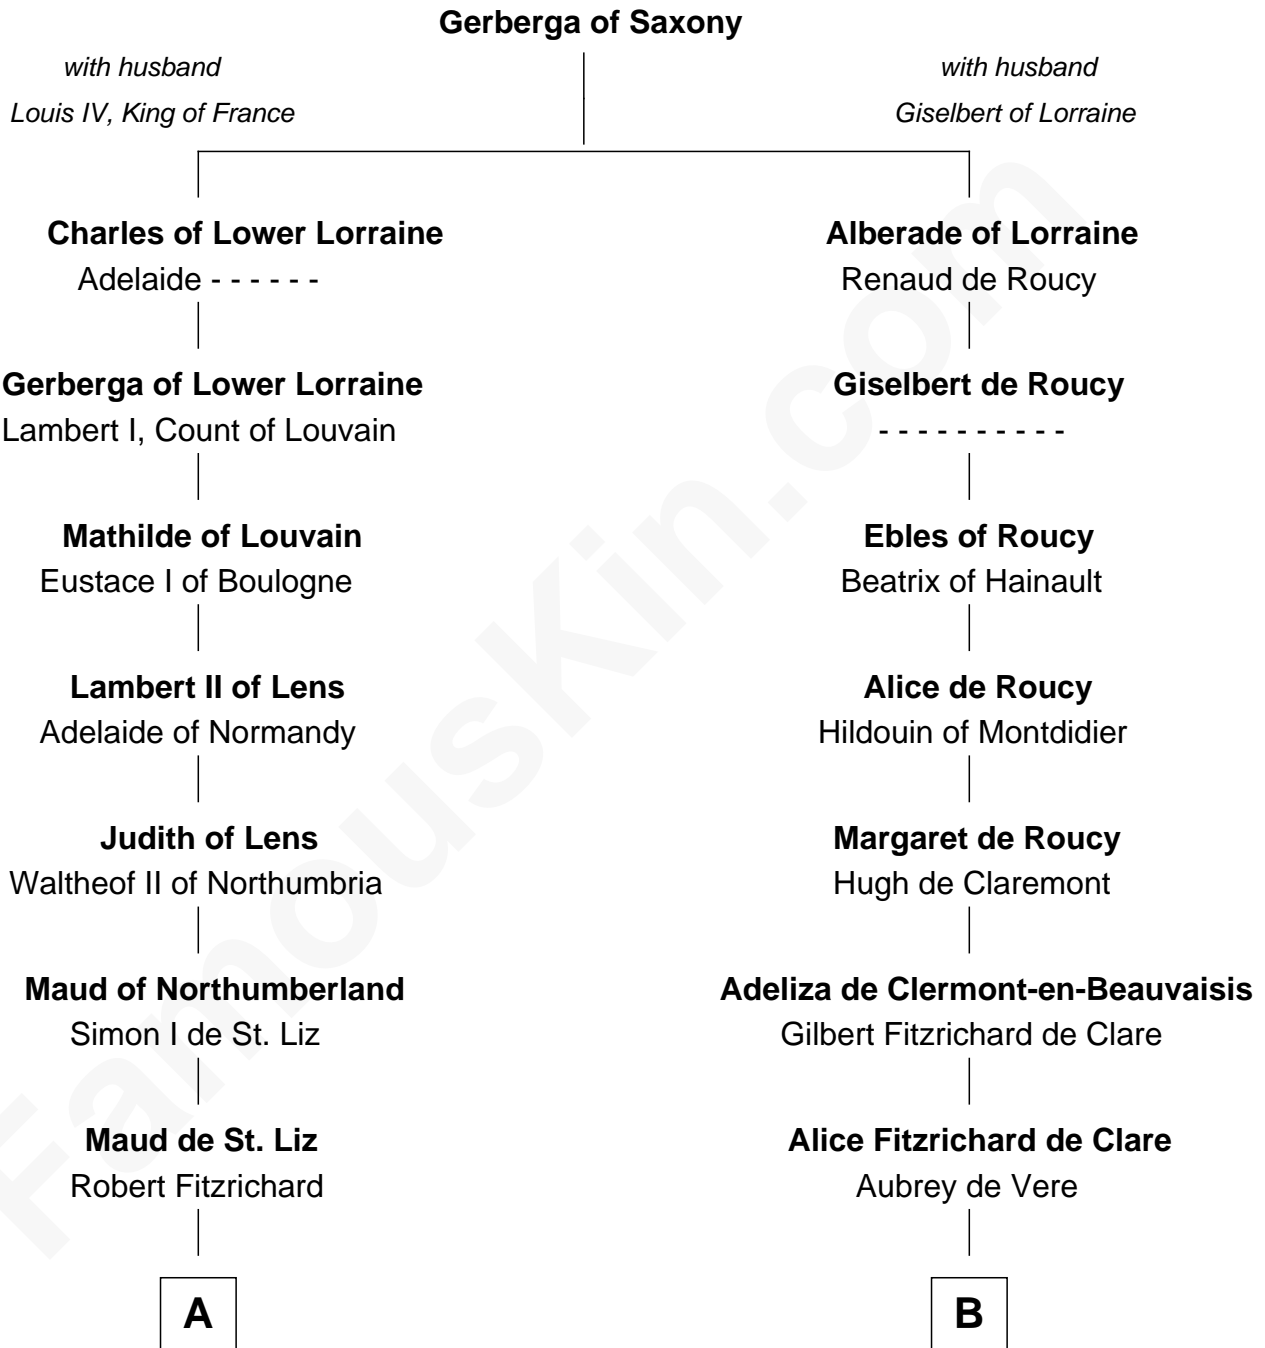

FamousKin.com Relationship Chart of

William d'Aubeny

Magna Carta Surety

8th cousin 1 time removed of

John Fitz Robert

Magna Carta Surety

A

Maud Fitzrobert
William de Aubeney

William d'Aubeney
Magna Carta Surety

B

Alice de Vere
Sir Roger FitzRichard

Robert FitzRoger
Margaret de Chesney

John Fitz Robert
Magna Carta Surety

FamousKin.com