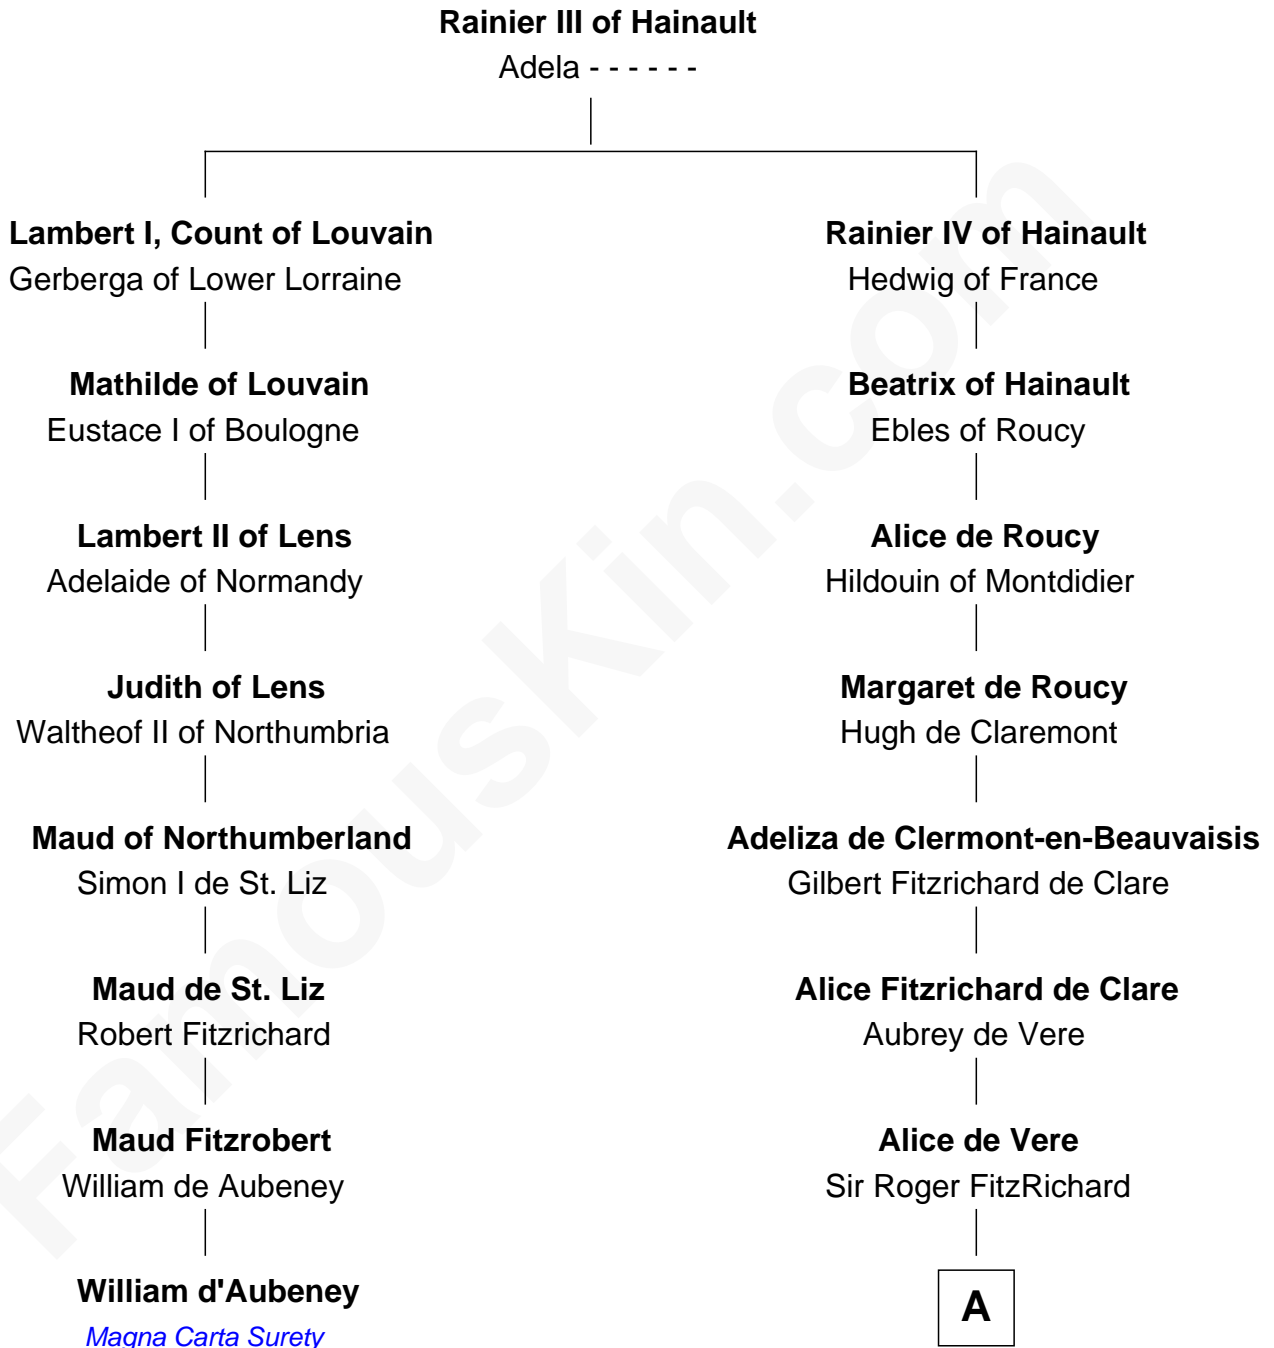

FamousKin.com Relationship Chart of

William d'Aubeney

Magna Carta Surety

7th cousin 1 time removed of

John Fitz Robert

Magna Carta Surety

A

Robert FitzRoger
Margaret de Chesney

John Fitz Robert
Magna Carta Surety

FamousKin.com