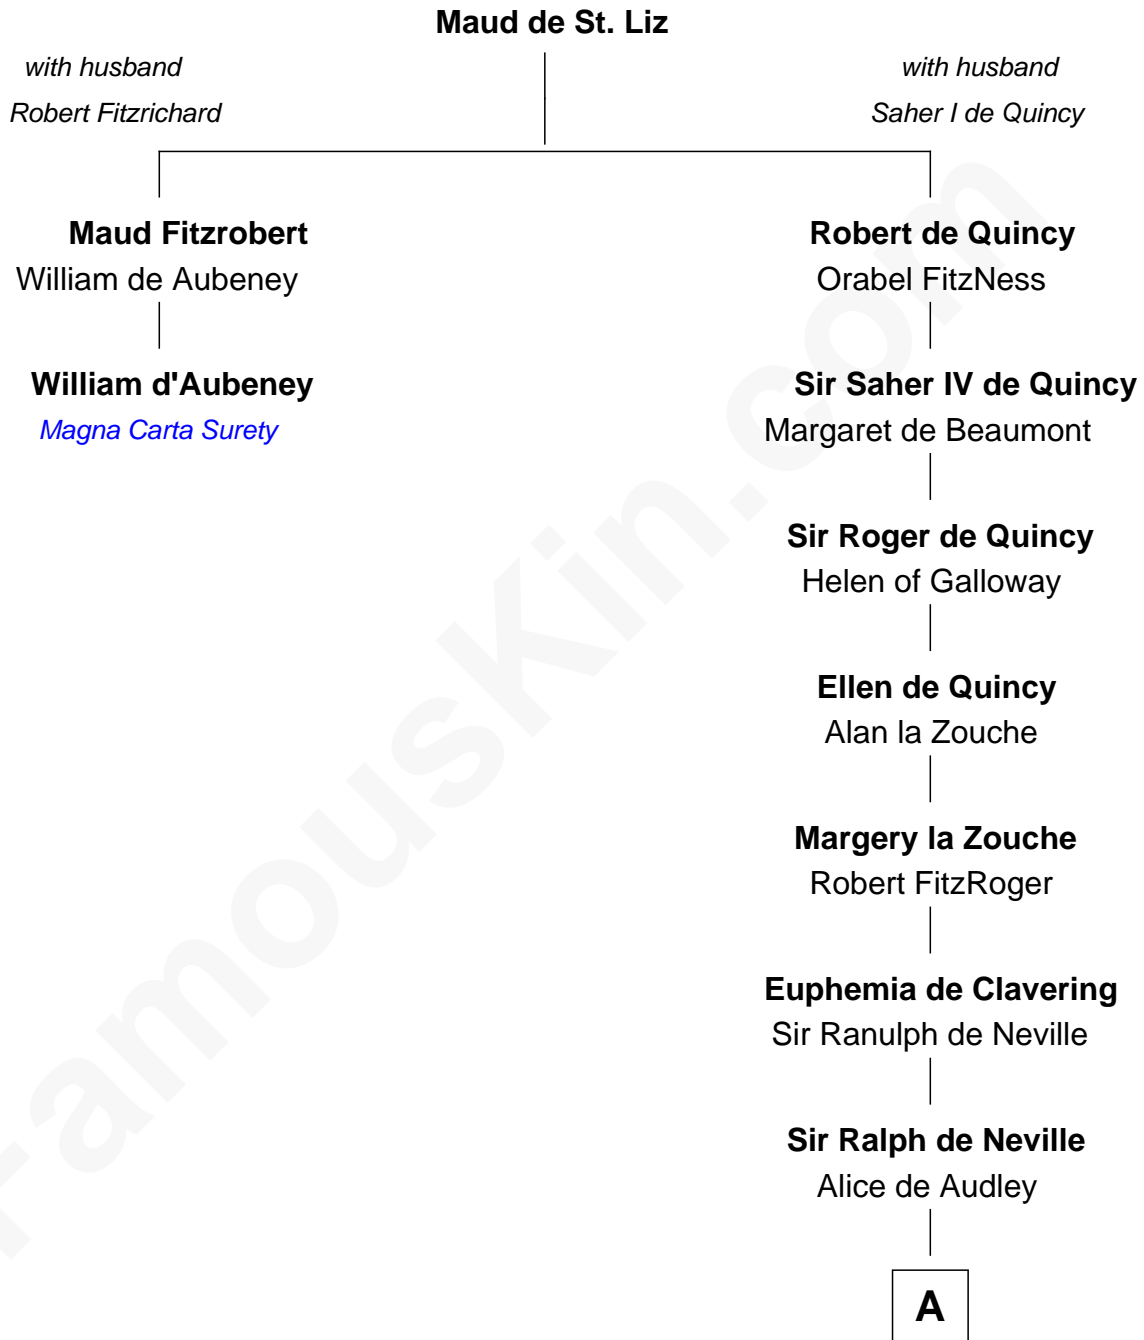

FamousKin.com Relationship Chart of

William d'Aubeney

Magna Carta Surety

1st cousin 20 times removed of

John Marshall

4th Chief Justice of the U.S. Supreme Court

A

Sir John de Neville