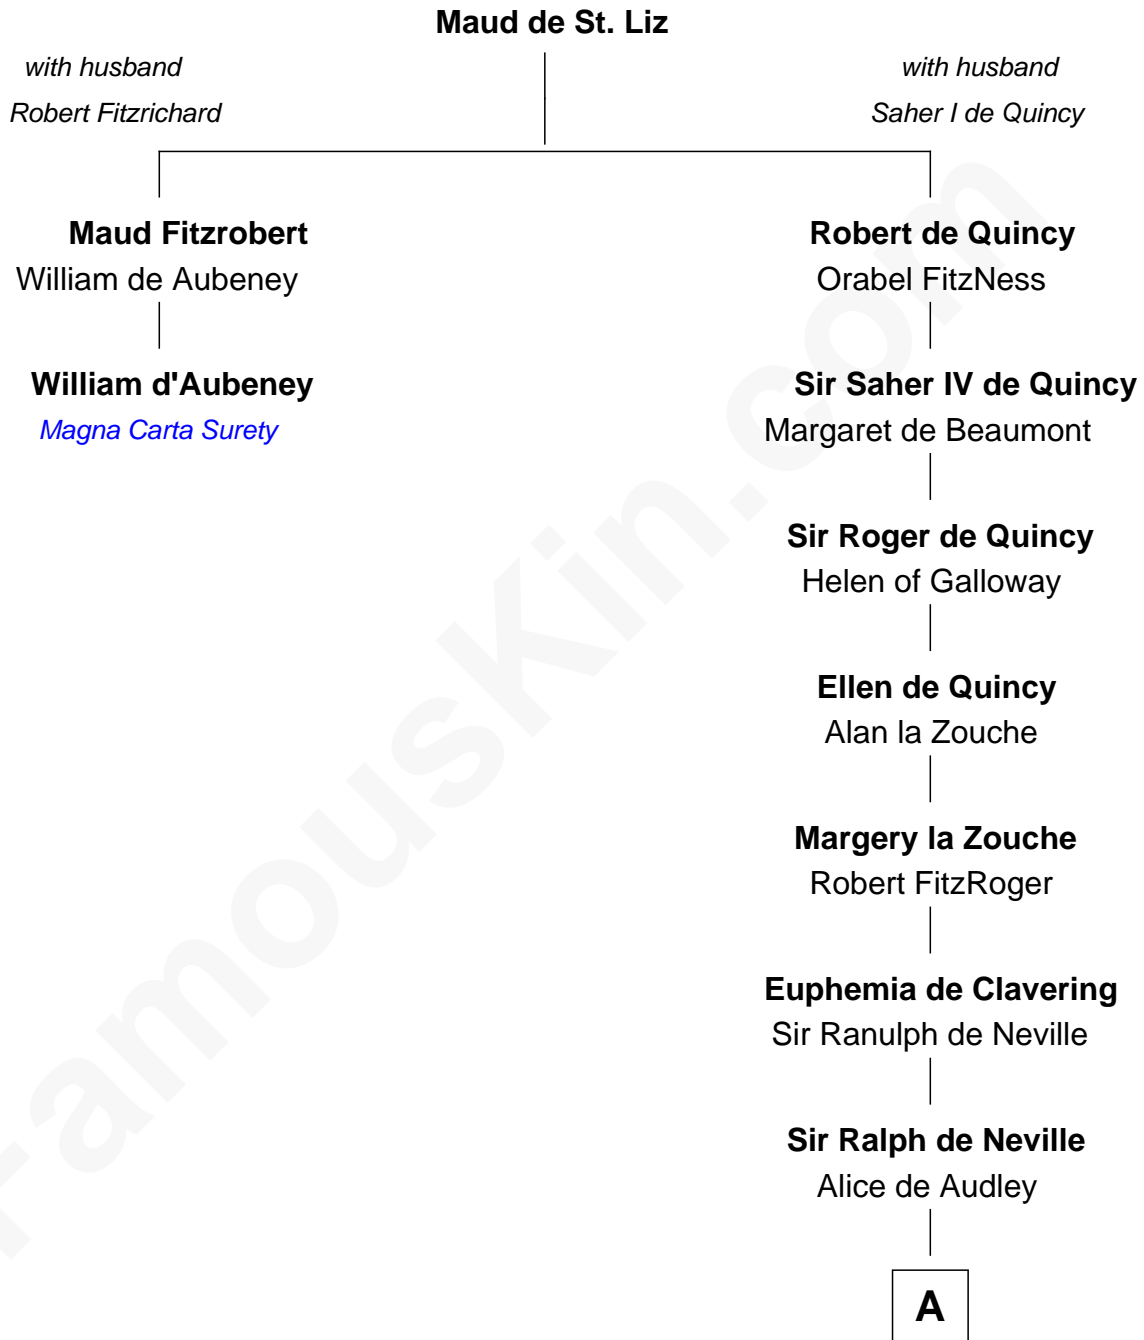

FamousKin.com Relationship Chart of

William d'Aubeny

Magna Carta Surety

1st cousin 11 times removed of

King Henry VIII

King of England

A

—
Sir John de Neville

Maude de Percy

—
Sir Ralph Neville

Joan Beaufort

—
Cecily Neville

Sir Richard Plantagenet

—
Edward IV, King of England

Elizabeth Woodville

—
Elizabeth of York

Henry VII, King of England

—
King Henry VIII

King of England