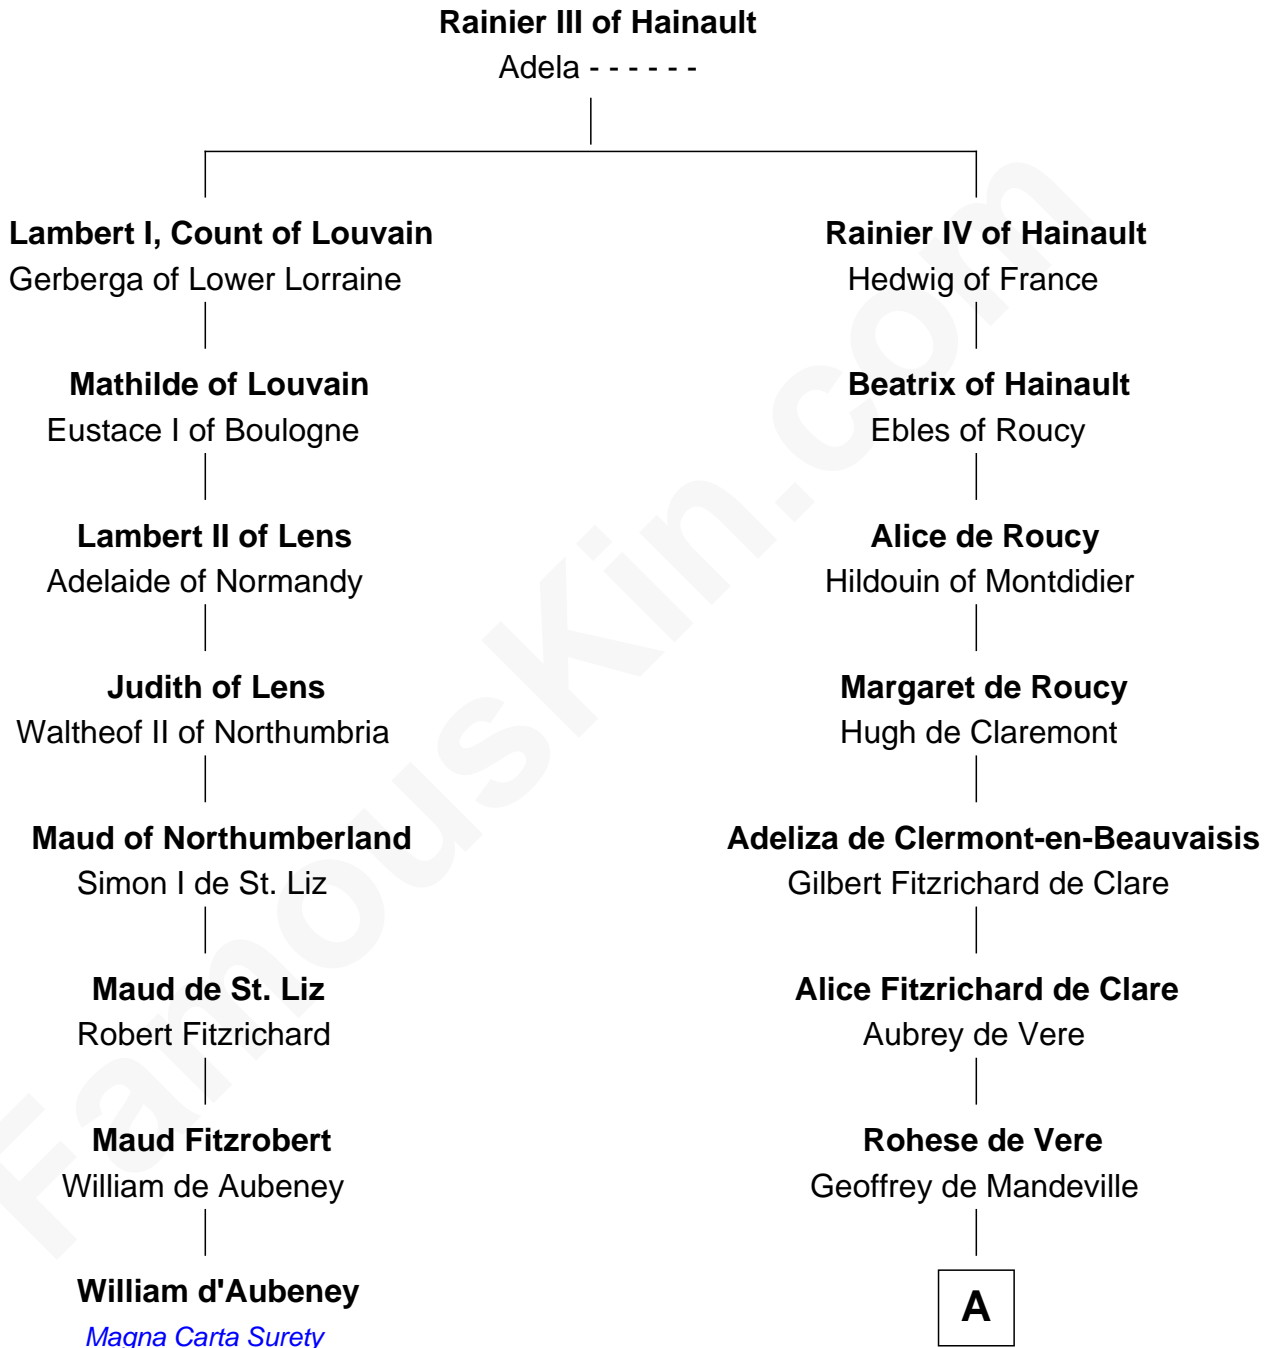

FamousKin.com Relationship Chart of

William d'Aubeney

Magna Carta Surety

7th cousin 2 times removed of

William de Lanvallay

Magna Carta Surety

A

—
Maud de Mandeville

Hugh de Boclande

—
Hawise de Boclande

William de Lanvallei

—
William de Lanvally

Magna Carta Surety

FamousKin.com