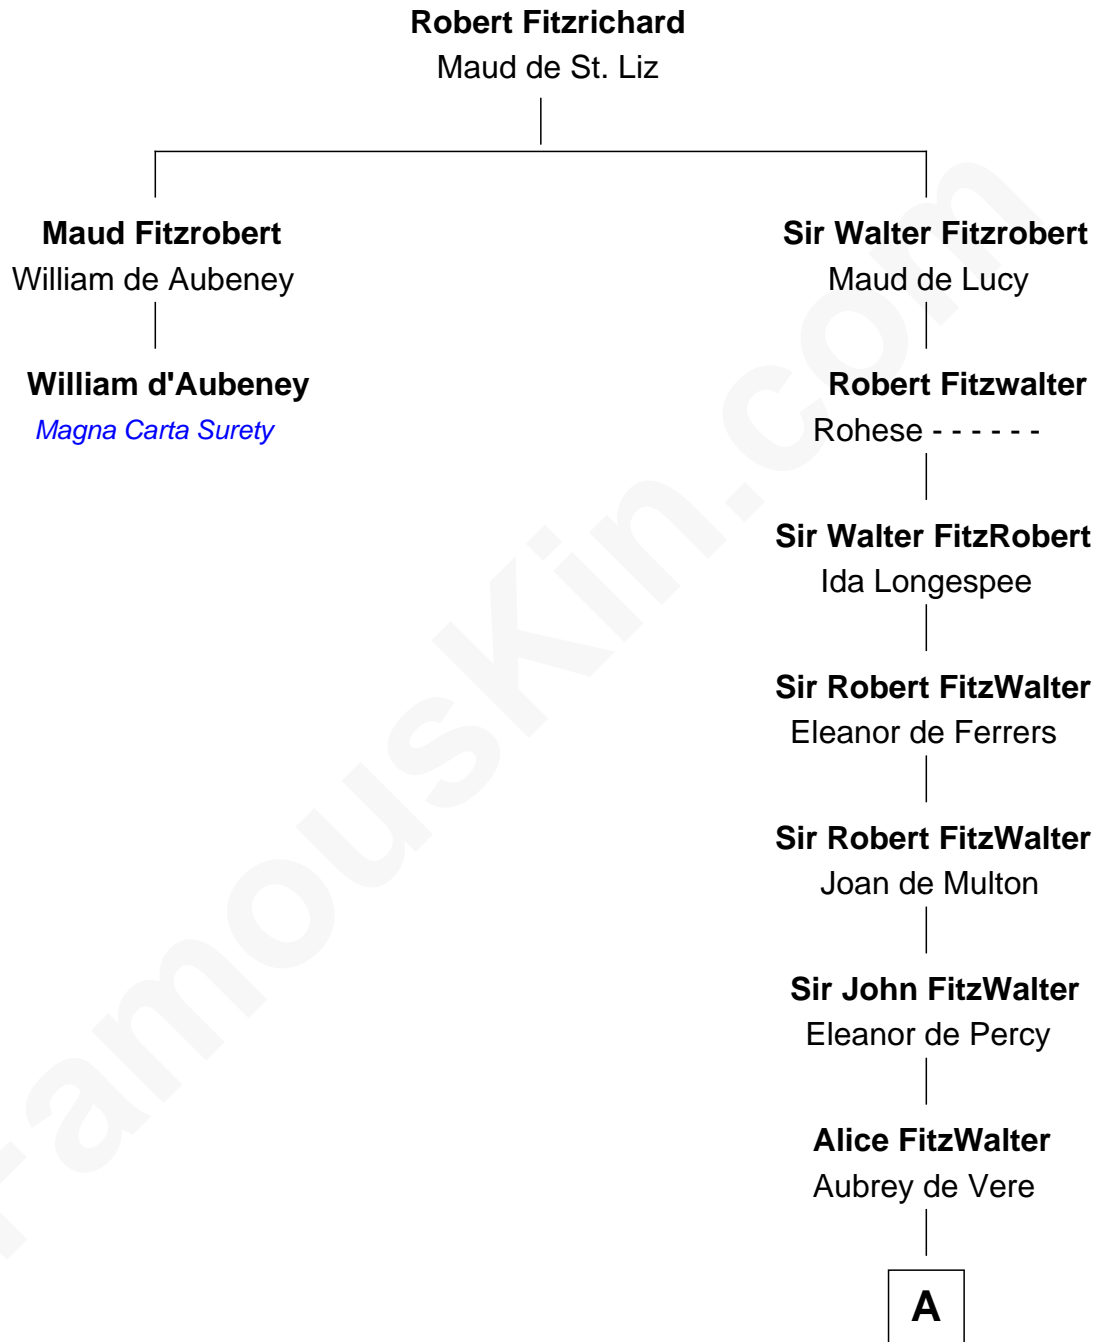

FamousKin.com Relationship Chart of

William d'Aubeny

Magna Carta Surety

1st cousin 18 times removed of

Samuel Howard

Boston Tea Party Participant

A

Sir Richard de Vere

Alice Sergeaux

Sir John de Vere

Elizabeth Howard

Joan de Vere

Sir William Norreys

Margaret Norreys

Gilbert Bullock

Thomas Bullock