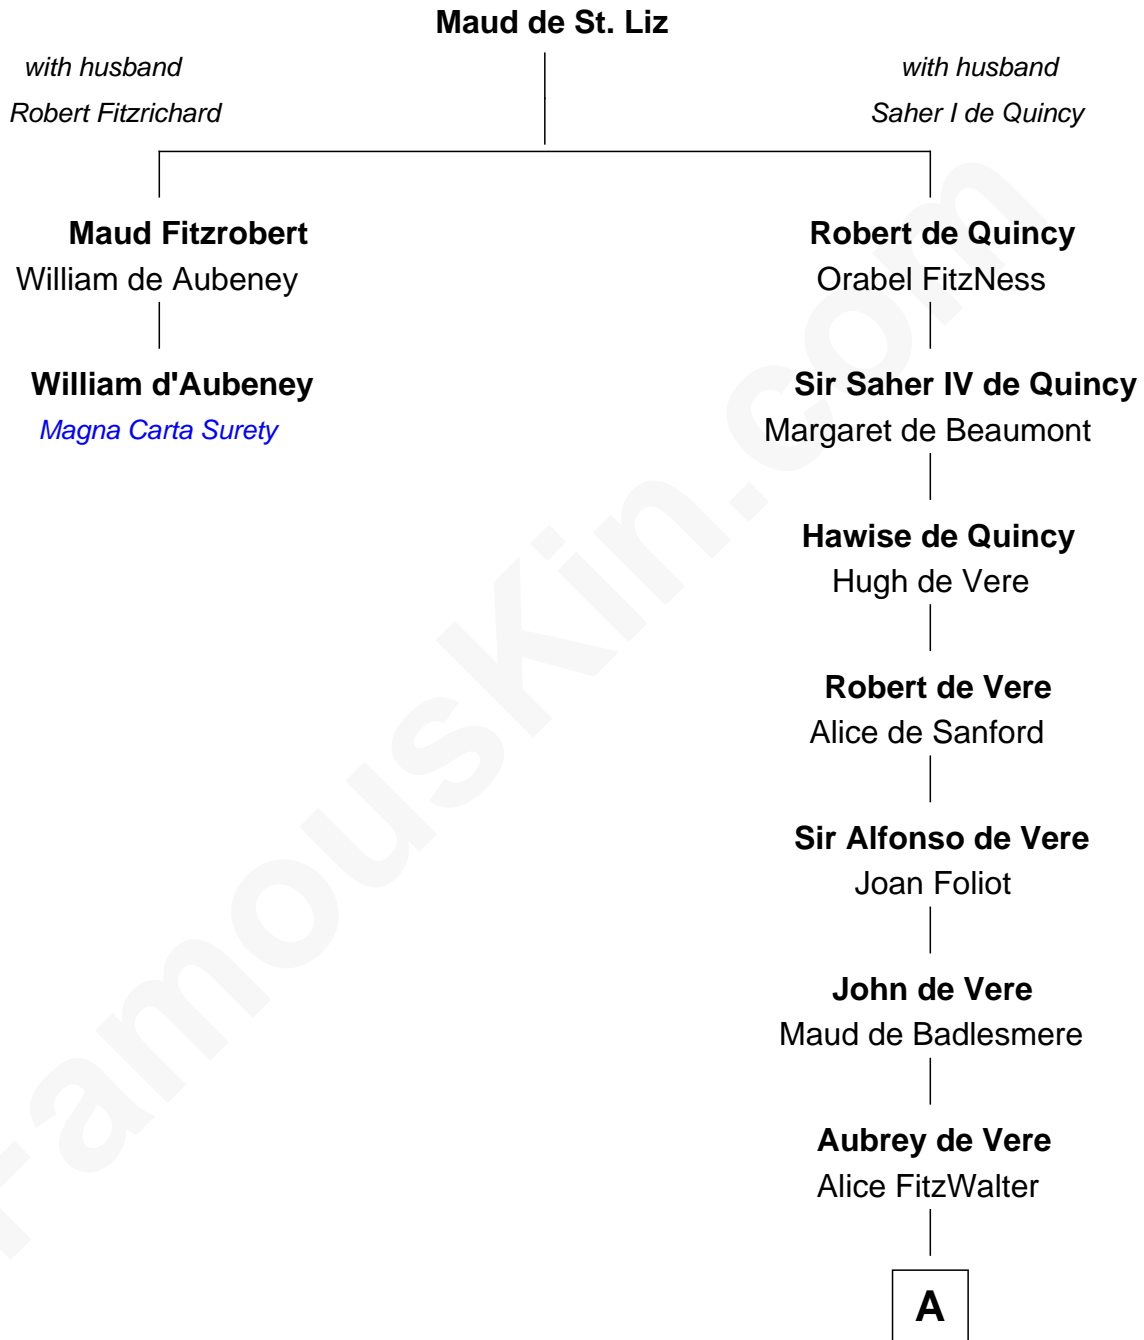

FamousKin.com Relationship Chart of

William d'Aubeney

Magna Carta Surety

1st cousin 18 times removed of

Samuel Howard

Boston Tea Party Participant

A

Sir Richard de Vere

Alice Sergeaux

Sir John de Vere

Elizabeth Howard

Joan de Vere

Sir William Norreys

Margaret Norreys

Gilbert Bullock

Thomas Bullock

Alice Kingsmill

Richard Bullock

Alice Berrington

William Bullock

Elizabeth Bullock

Augustine Clement

Elizabeth Clement

William Sumner