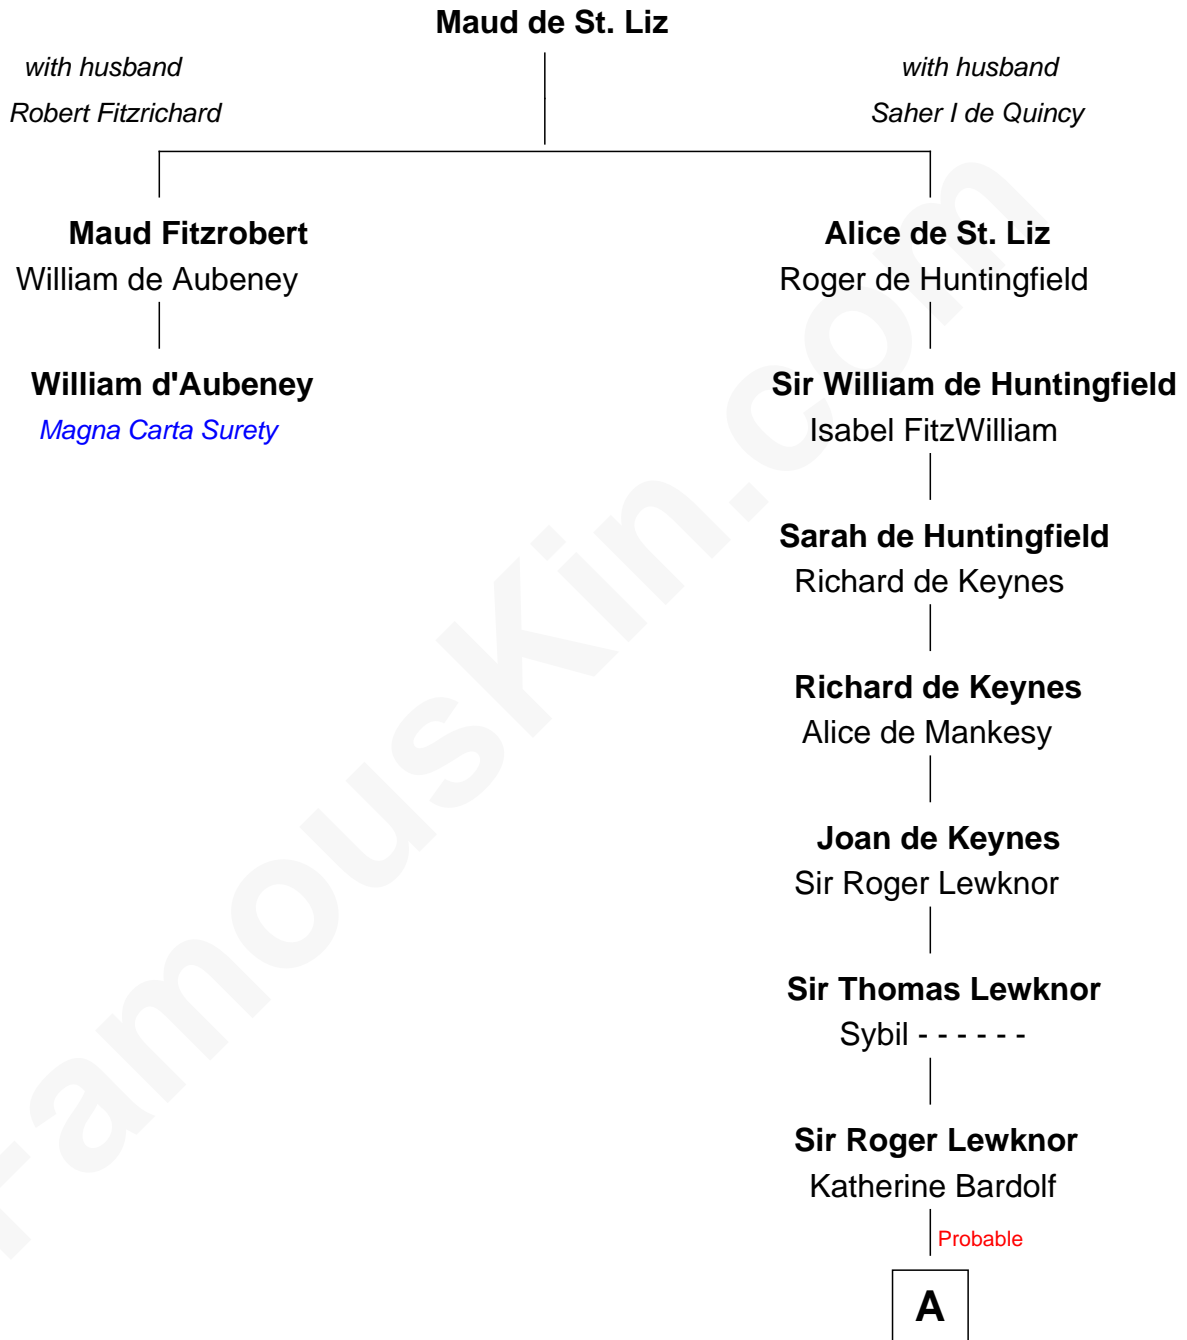

# FamousKin.com Relationship Chart of

**William d'Aubeney**

*Magna Carta Surety*

1st cousin 16 times removed of

**William Stoughton**

*Chief Judge and Prosecutor, Salem Witch Trials 1692*

**A**

**Beatrix Lewknor**

Ralph Roper

Probable

**Edmond Roper**

-----

**Agnes Roper**

Walter Colepepper

**Sir John Colepepper**

Agnes Gainsford