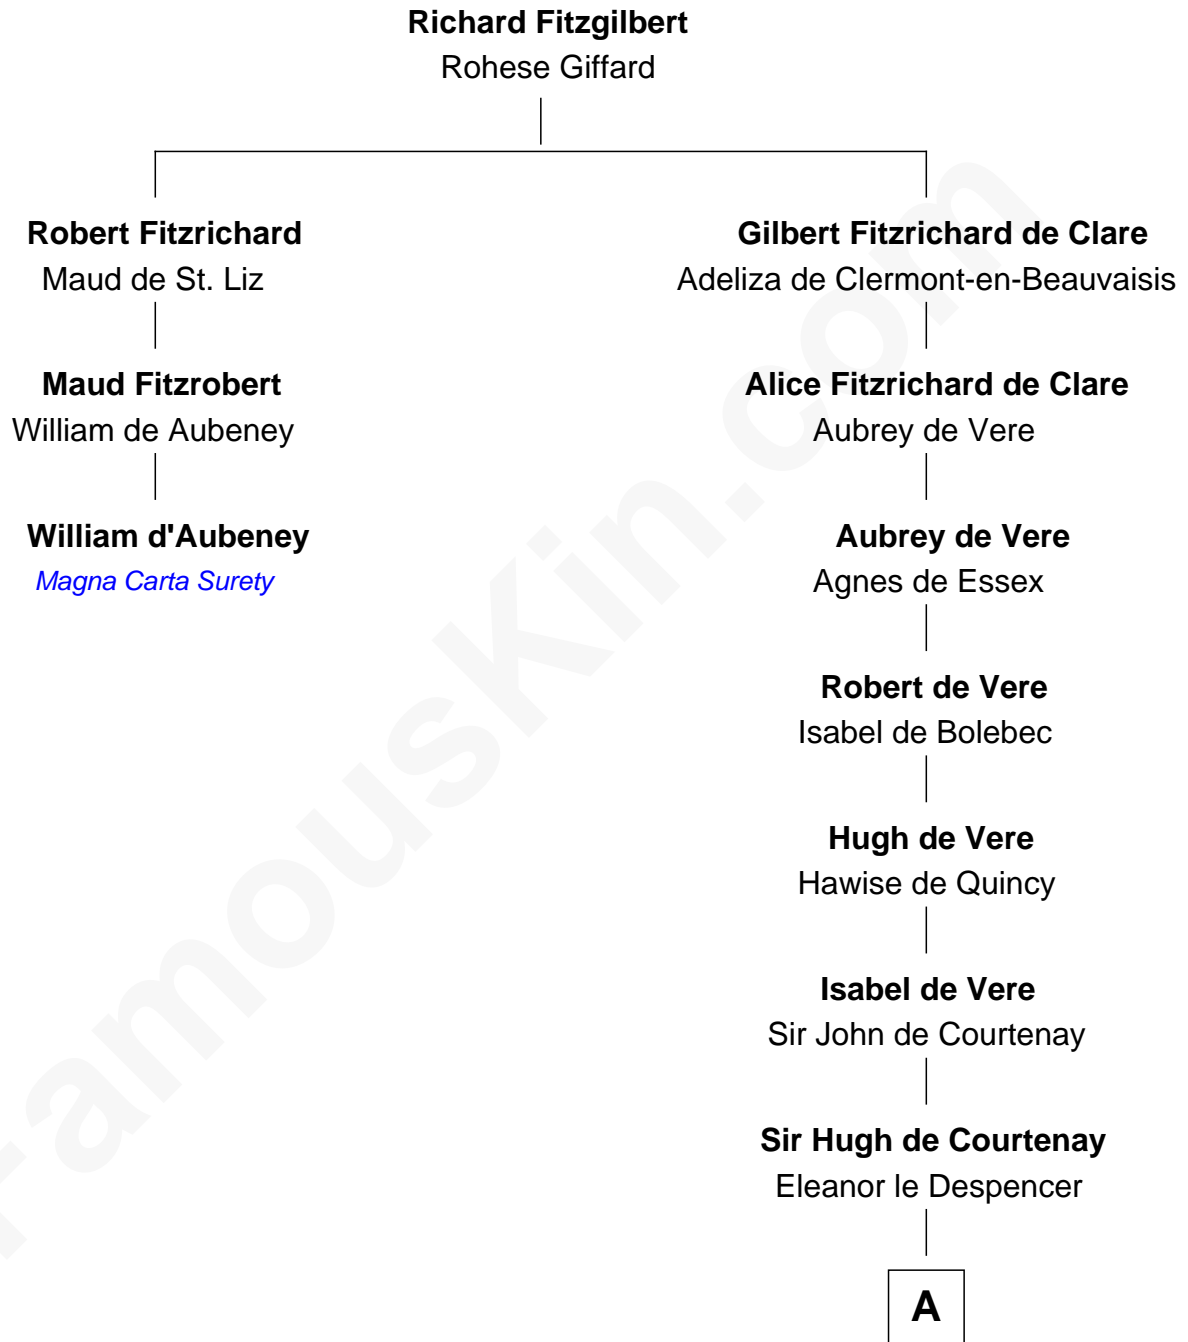

# FamousKin.com Relationship Chart of

**William d'Aubenev**

*Magna Carta Surety*

2nd cousin 19 times removed of

**Carter Braxton**

*Signer of the Declaration of Independence*

**A**

**Sir Hugh de Courtenay**

Agnes de St. John

**Sir Hugh de Courtnay**

Margaret de Bohun

**Elizabeth de Courtnay**

Sir Andrew Luttrell

**Sir Hugh Luttrell**

Catherine de Beaumont

**Elizabeth Luttrell**

John Stratton

**Elizabeth Stratton**

John Andrews

**Elizabeth Andrews**

Sir Thomas de Windsor

**Sir Andrews de Windsor**

Elizabeth Blount

**Edith Windsor**