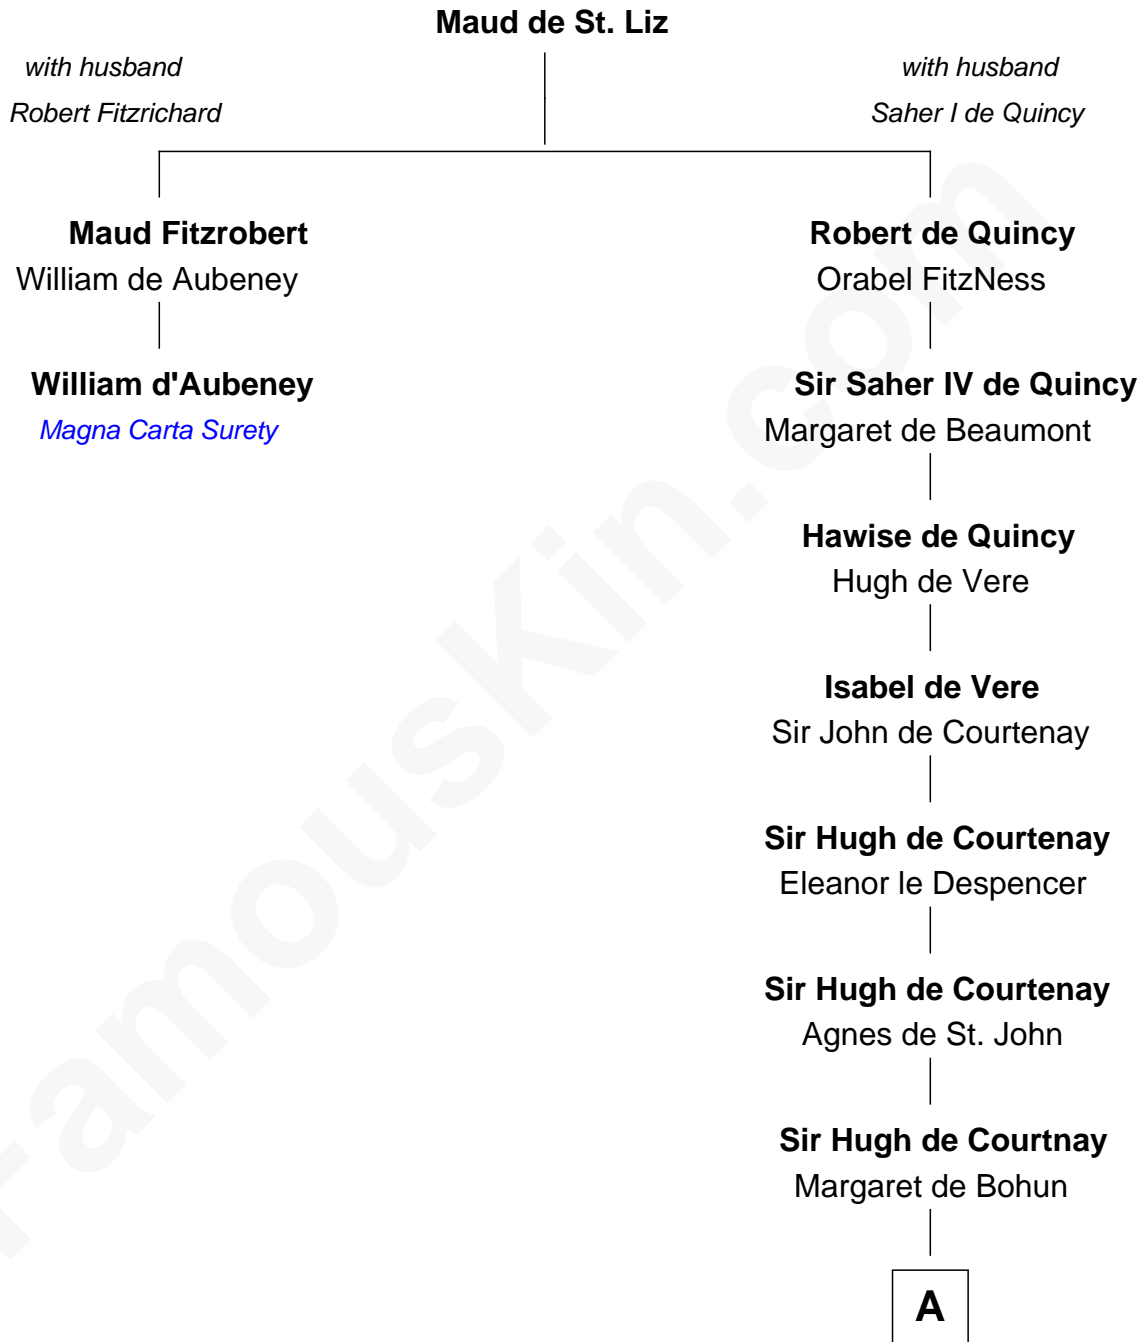

FamousKin.com Relationship Chart of

William d'Aubeney

Magna Carta Surety

1st cousin 18 times removed of

Carter Braxton

Signer of the Declaration of Independence

A

Elizabeth de Courtnay