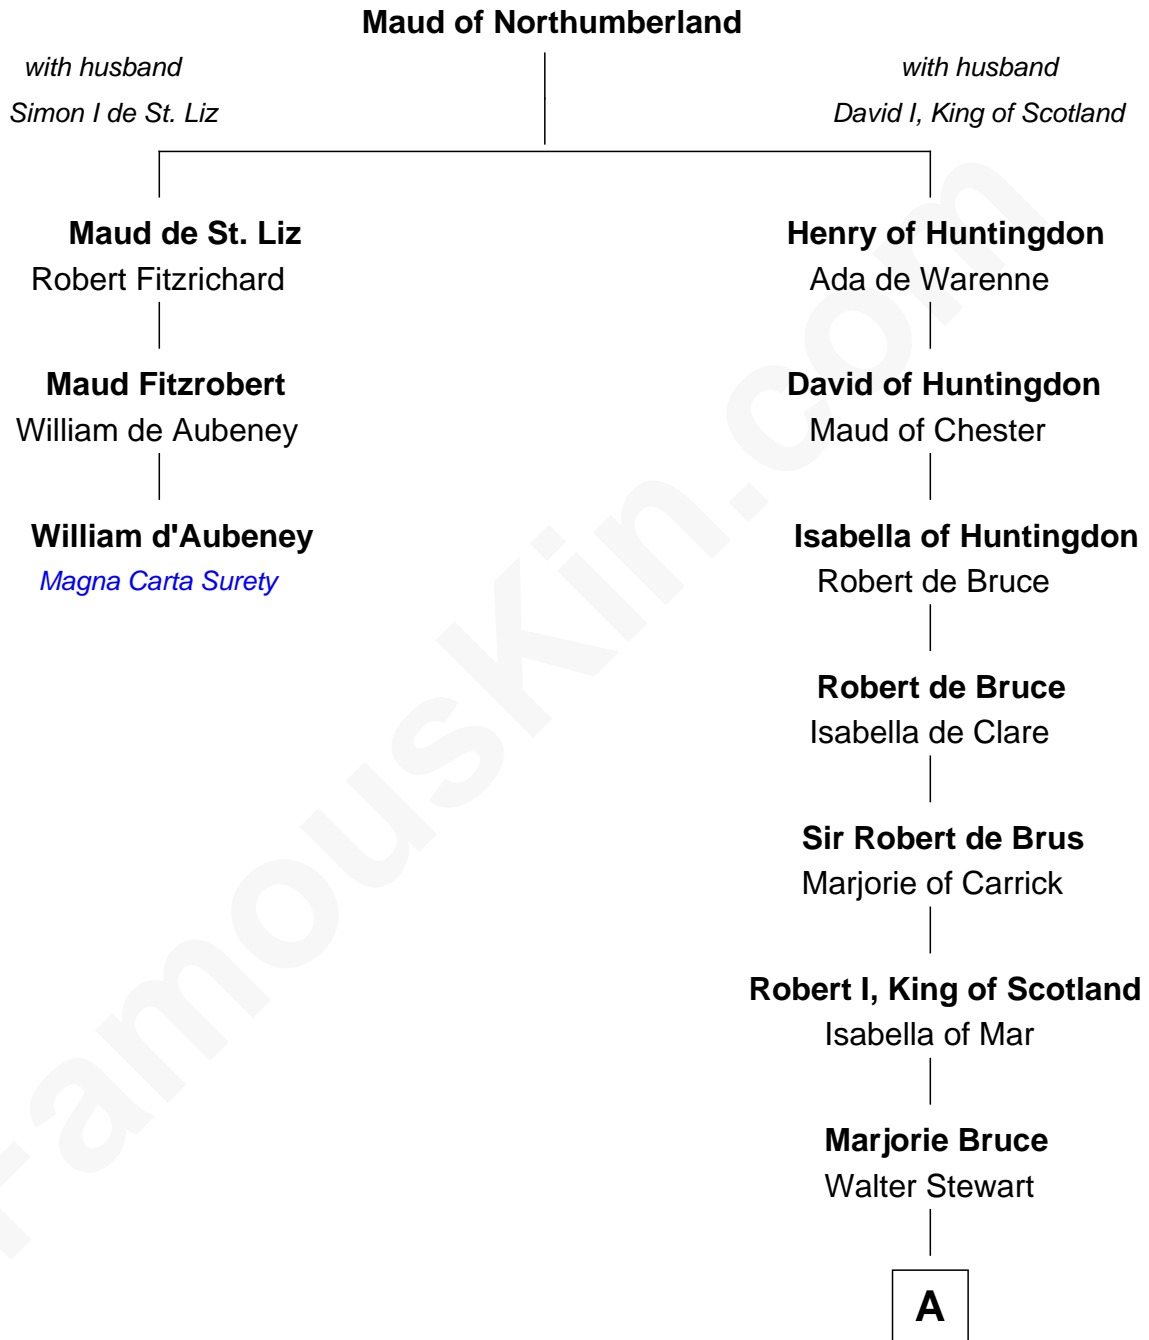

# FamousKin.com Relationship Chart of

**William d'Aubeny**

*Magna Carta Surety*

2nd cousin 17 times removed of

**Philip Livingston**

*Signer of the Declaration of Independence*

**A**

**Robert II, King of Scotland**

William Livingston

**William Livingston**

Janet Bruce

**Alexander Livingston**

Barbara Forrester

**Barbara Livingston**

Alexander Livingston

**William Livingston**