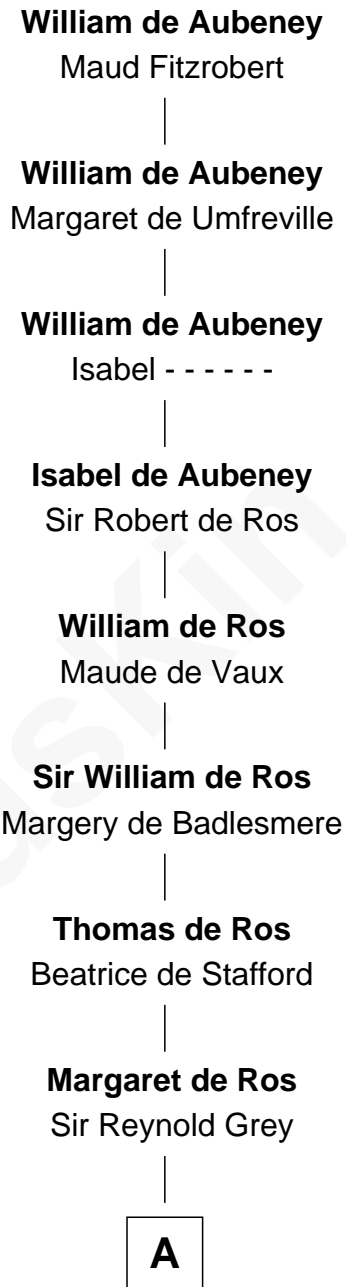

FamousKin.com

Relationship Chart of

William de Aubeney

23rd Great-grandfather of

Raquel Welch
Movie Actress

A

Sir John Grey
Constance de Holand

Sir Edmund Grey
Katherine Percy

Anne Grey
Sir John Grey

Probable

Tacy Grey
John Guise

William Guise
Mary Rotsey

John Guise
Jane Pouncefoot

Elizabeth Guise
Robert Haviland

Jane Haviland
William Torrey

William Torrey
Deborah Greene

Phillip Torrey
Mary Marsh

B

B

Mary Torrey

Benjamin Allen

Ziporah Allen

George Robinson

Nathan Robinson