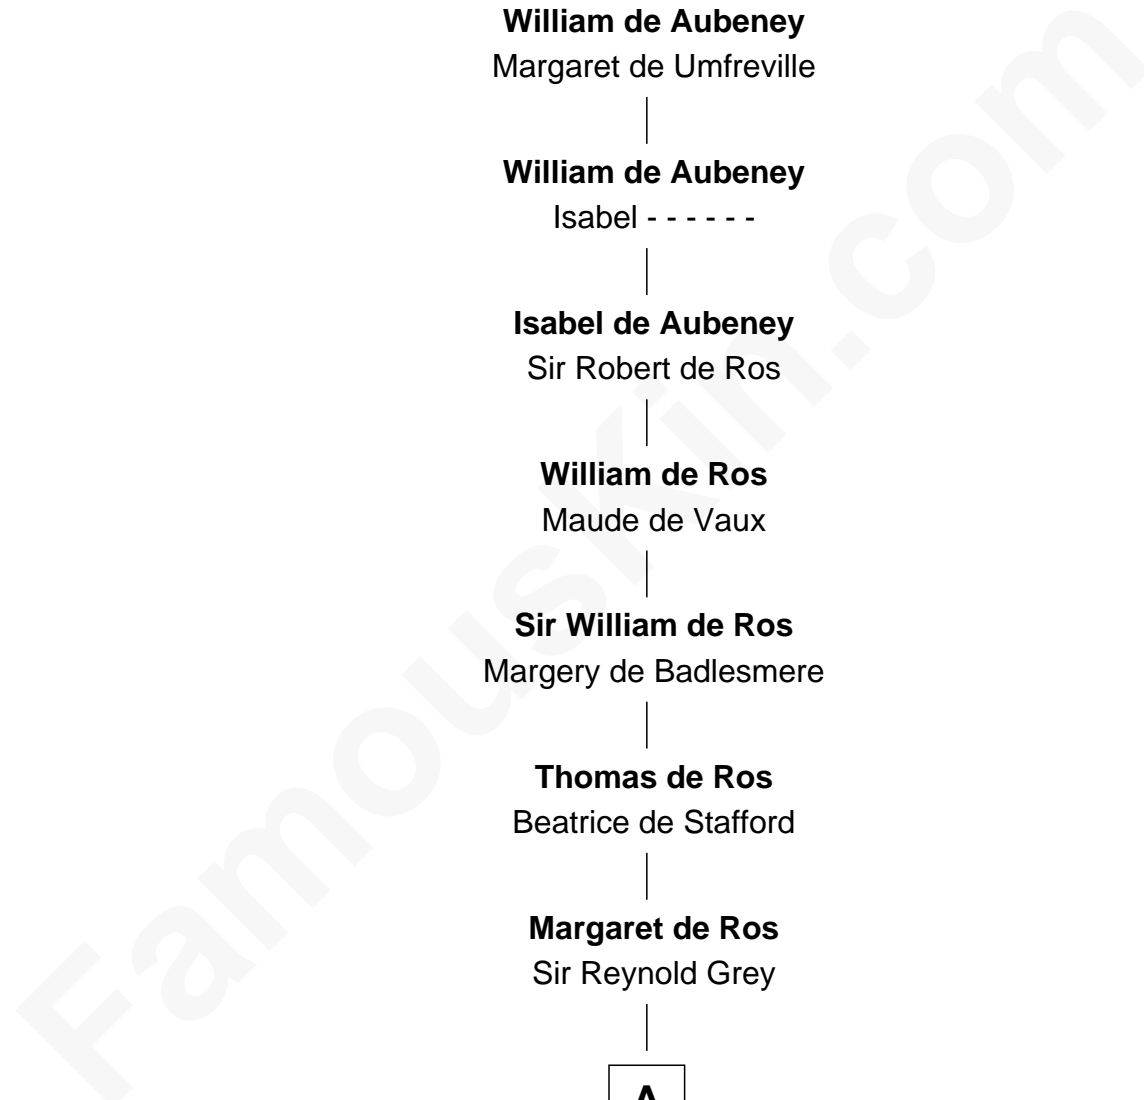

FamousKin.com
Relationship Chart of
William de Aubeney

23rd Great-grandfather of

Tennessee Williams

Author of A Streetcar Named Desire

William de Aubeney

Maud Fitzrobert

William de Aubeney

Margaret de Umfreville

William de Aubeney

Isabel - - - - -

Isabel de Aubeney

Sir Robert de Ros

William de Ros

Maude de Vaux

Sir William de Ros

Margery de Badlesmere

Thomas de Ros

Beatrice de Stafford

Margaret de Ros

Sir Reynold Grey

A

A

Margaret Grey
Sir William Bonville

William Bonville
Elizabeth Harington