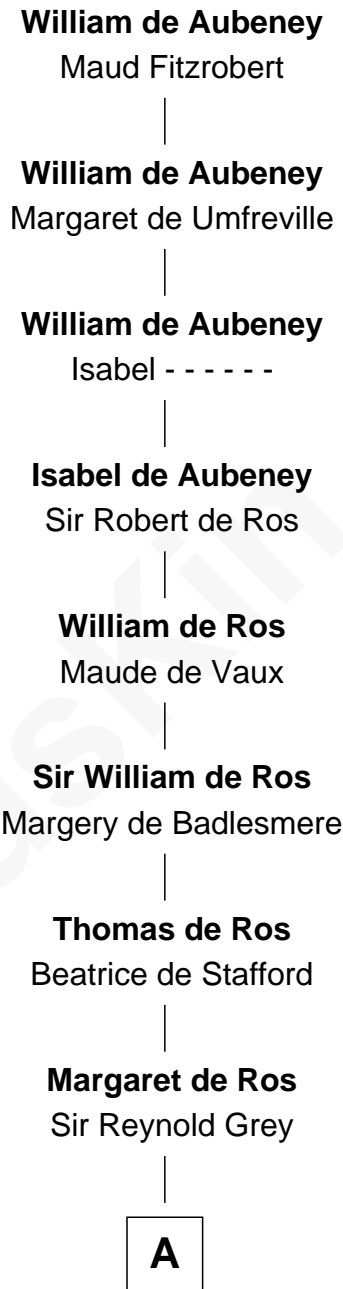

FamousKin.com
Relationship Chart of
William de Aubeney

22nd Great-grandfather of
Louis Auchincloss
Author

FamousKin.com

A

Sir John Grey

Constance de Holand

Alice Grey

Sir William Knyvet

Sir Edmund Knyvet

Eleanor Tyrrel

Edmund Knyvet

Jane Bouchier

John Knyvet

Agnes Harcourt

Abigail Knyvet

Martin Sedley

Elizabeth Buck

John Auchincloss

John Winthrop Auchincloss

Joanna Hone Russell

Joseph Howland Auchincloss

Priscilla Dixon Stanton

Louis Auchincloss

Author