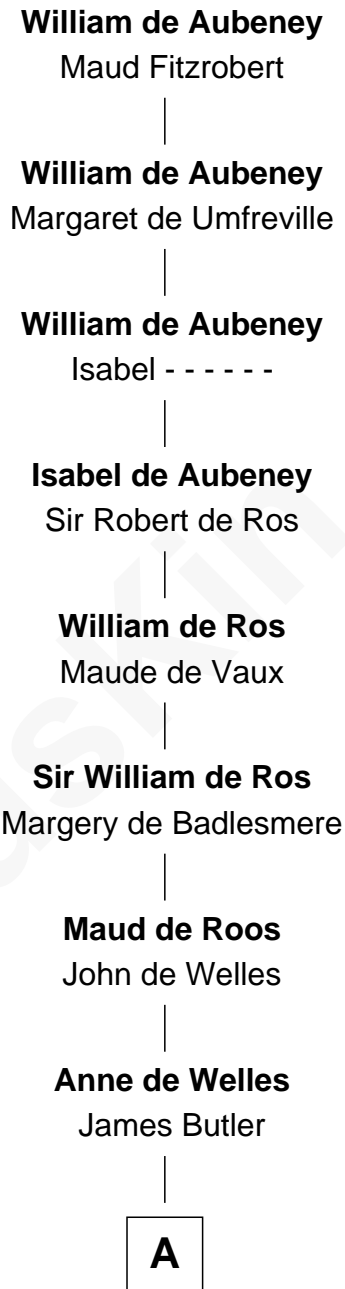

FamousKin.com

Relationship Chart of

William de Aubeney

24th Great-grandfather of

Oliver Platt
Movie Actor

A

James Butler
Joan Beauchamp

Elizabeth Butler
John Talbot

Ann Talbot
Sir Henry Vernon

Thomas Vernon
Anne Ludlow

Eleanor Vernon
Francis Curzon

John Curzon
Millicent Sacheverell

Eleanor Curzon
Richard Boothby

Richard Boothby
Grisel Halford

Thomas Boothby
Susanna - - - - -

Benjamin Boothby

B

B

William Boothby

Martha Hobson

William Boothby

Ann Brownell

James Brownell Boothby