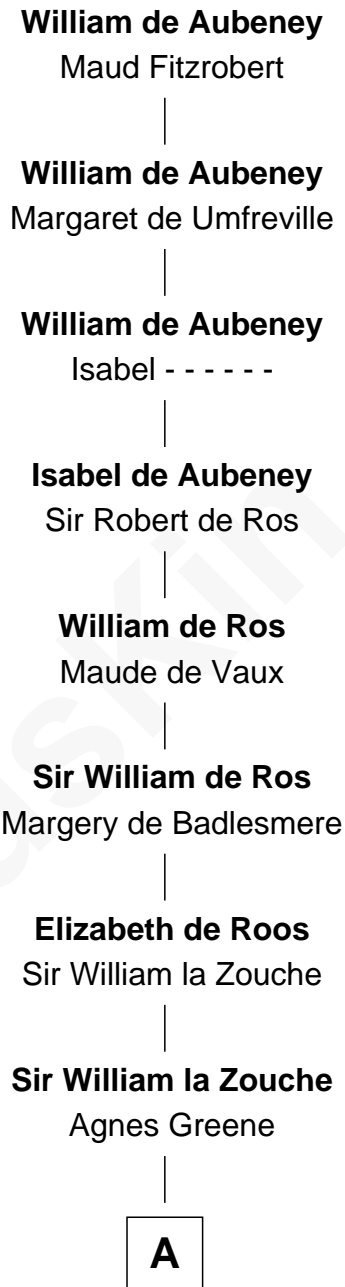

# FamousKin.com

## Relationship Chart of

### William de Aubeney

13th Great-grandfather of

**Robert Catesby**  
*Leader of Gunpowder Plot*

**A**

—  
**Sir William la Zouche**

Elizabeth - - - - -

—  
**William Zouche**

Elizabeth St. John

—  
**Sir William Catesby**

Anne Throckmorton

—  
**Robert Catesby**

*Leader of Gunpowder Plot*